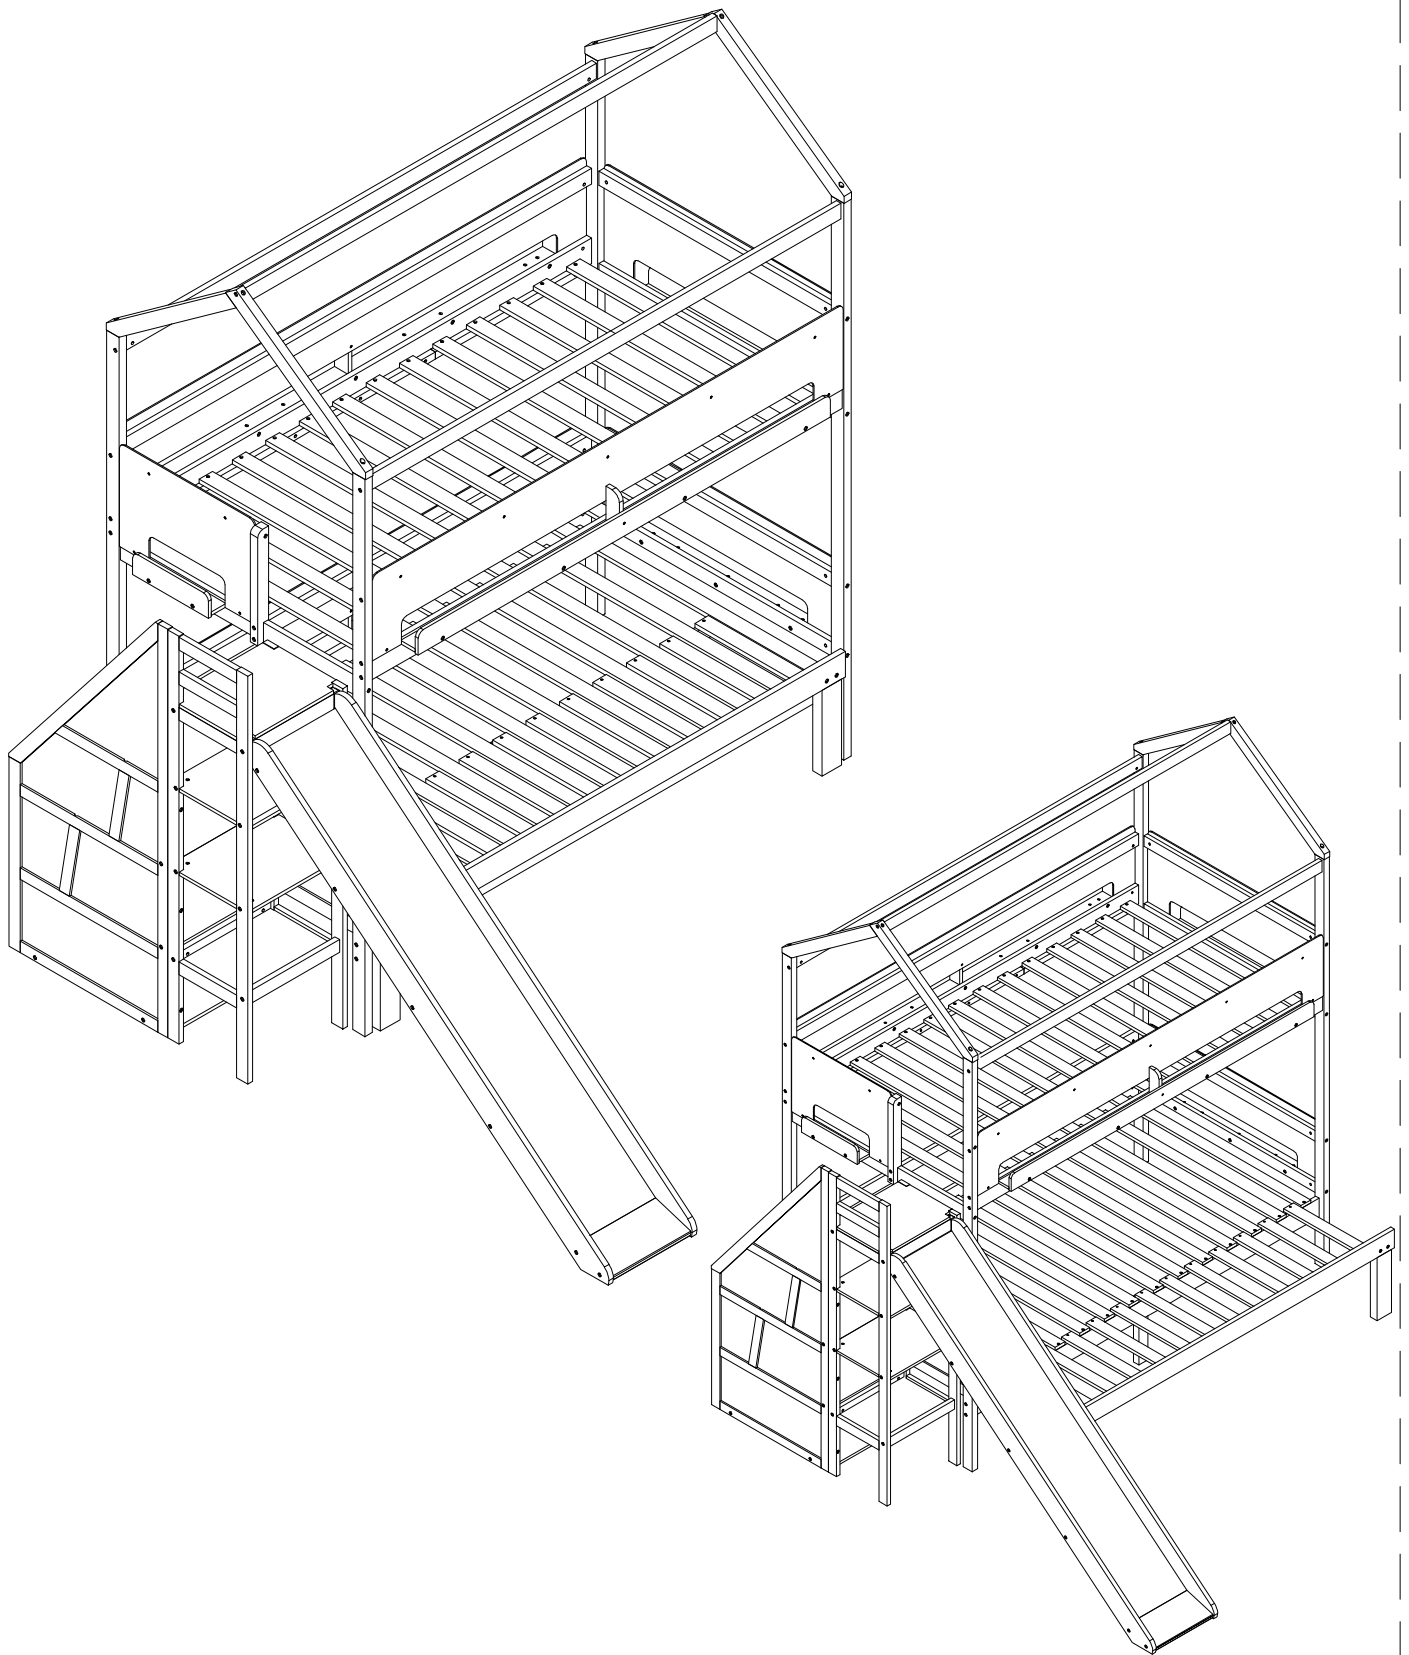

ASSEMBLY INSTRUCTIONS

INSTRUCTIONS DE MONTAGE