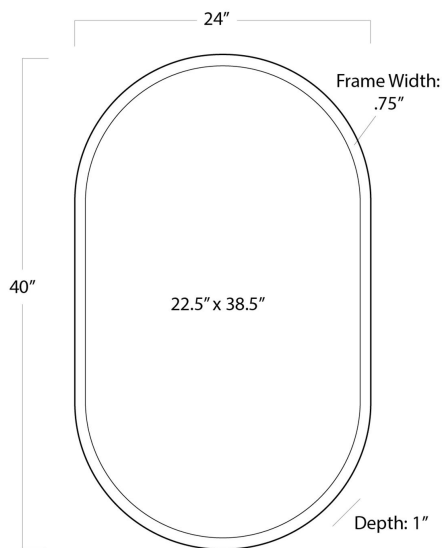

REGINA ANDREW

DETROIT

SPECIFICATION SHEET

Canal Mirror (Natural Brass)
21-1088NB

| | |
|-------------------------|--|
| HEIGHT | 40 |
| WIDTH | 24 |
| DEPTH | 1 |
| INNER MIRROR DIM | 22.5 W x 38.5 H |
| FRAME WIDTH | 0.75 |
| NOTES | Mirror can be hung horizontal or vertical. |
| FREIGHT ONLY | No |