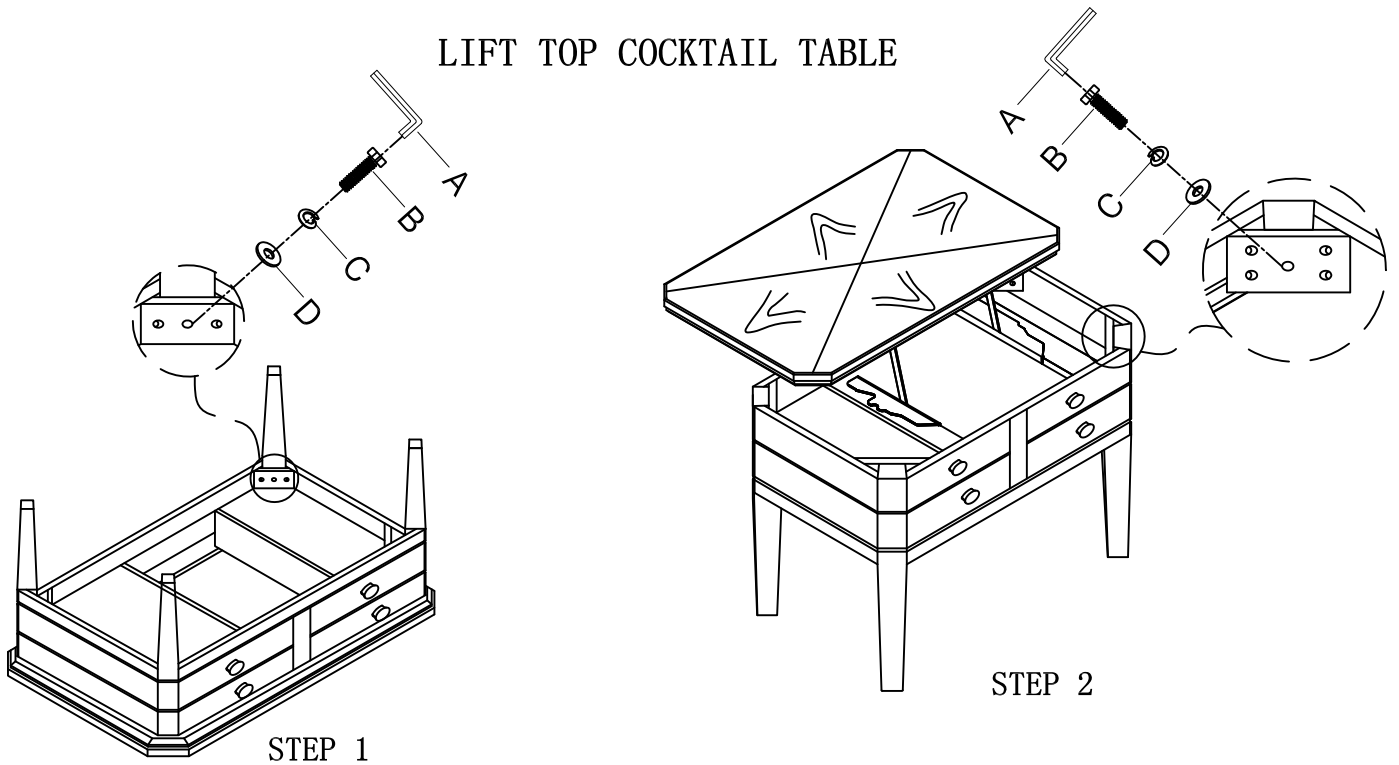

ASSEMBLY INSTRUCTION

LIFT TOP COCKTAIL TABLE

Item	Sketch	Description	Qty
A		Allen Wrench 1/4"	1 PC
B		Bolt 1/4"x1-3/4"	8 PCS
C		Lock Washer 1/4"	8 PCS
D		Flat Washer 1/4"x16mm	8 PCS
E		136x75x3mm	4 PCS

DO NOT TIGHTEN SCREWS
UNTIL COMPLETELY ASSEMBLED