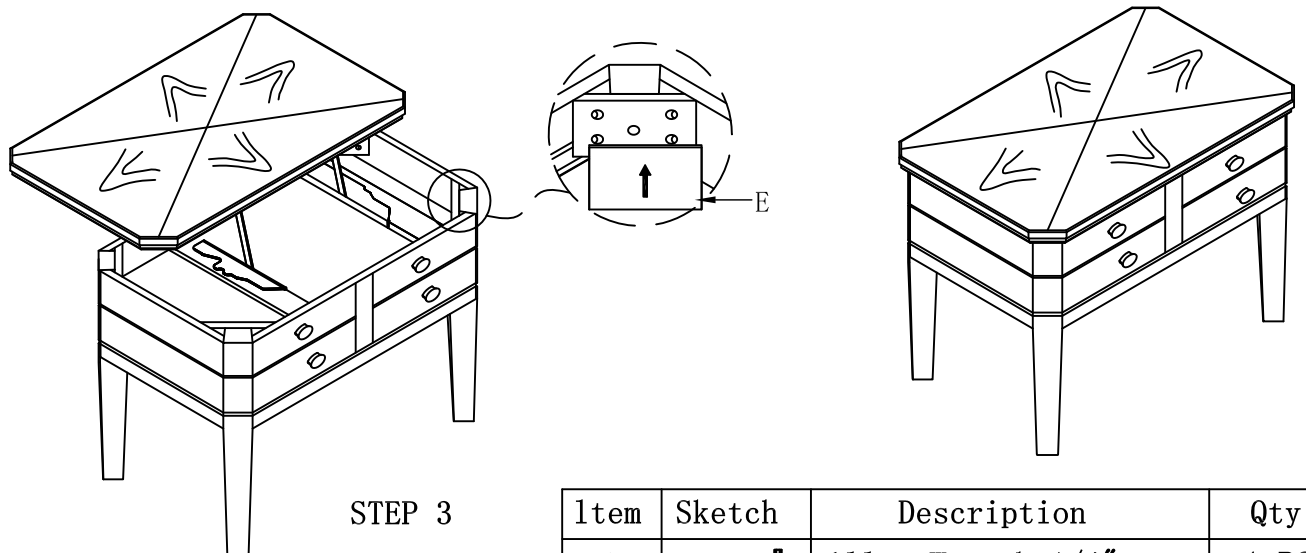

ASSEMBLY INSTRUCTION

LIFT TOP COCKTAIL TABLE

Item	Sketch	Description	Qty
A		Allen Wrench 1/4"	1 PC
B		Bolt 1/4"x1-3/4"	8 PCS
C		Lock Washer 1/4"	8 PCS
D		Flat Washer 1/4"x16mm	8 PCS
E		136x75x3mm	4 PCS

DO NOT TIGHTEN SCREWS
UNTIL COMPLETELY ASSEMBLED