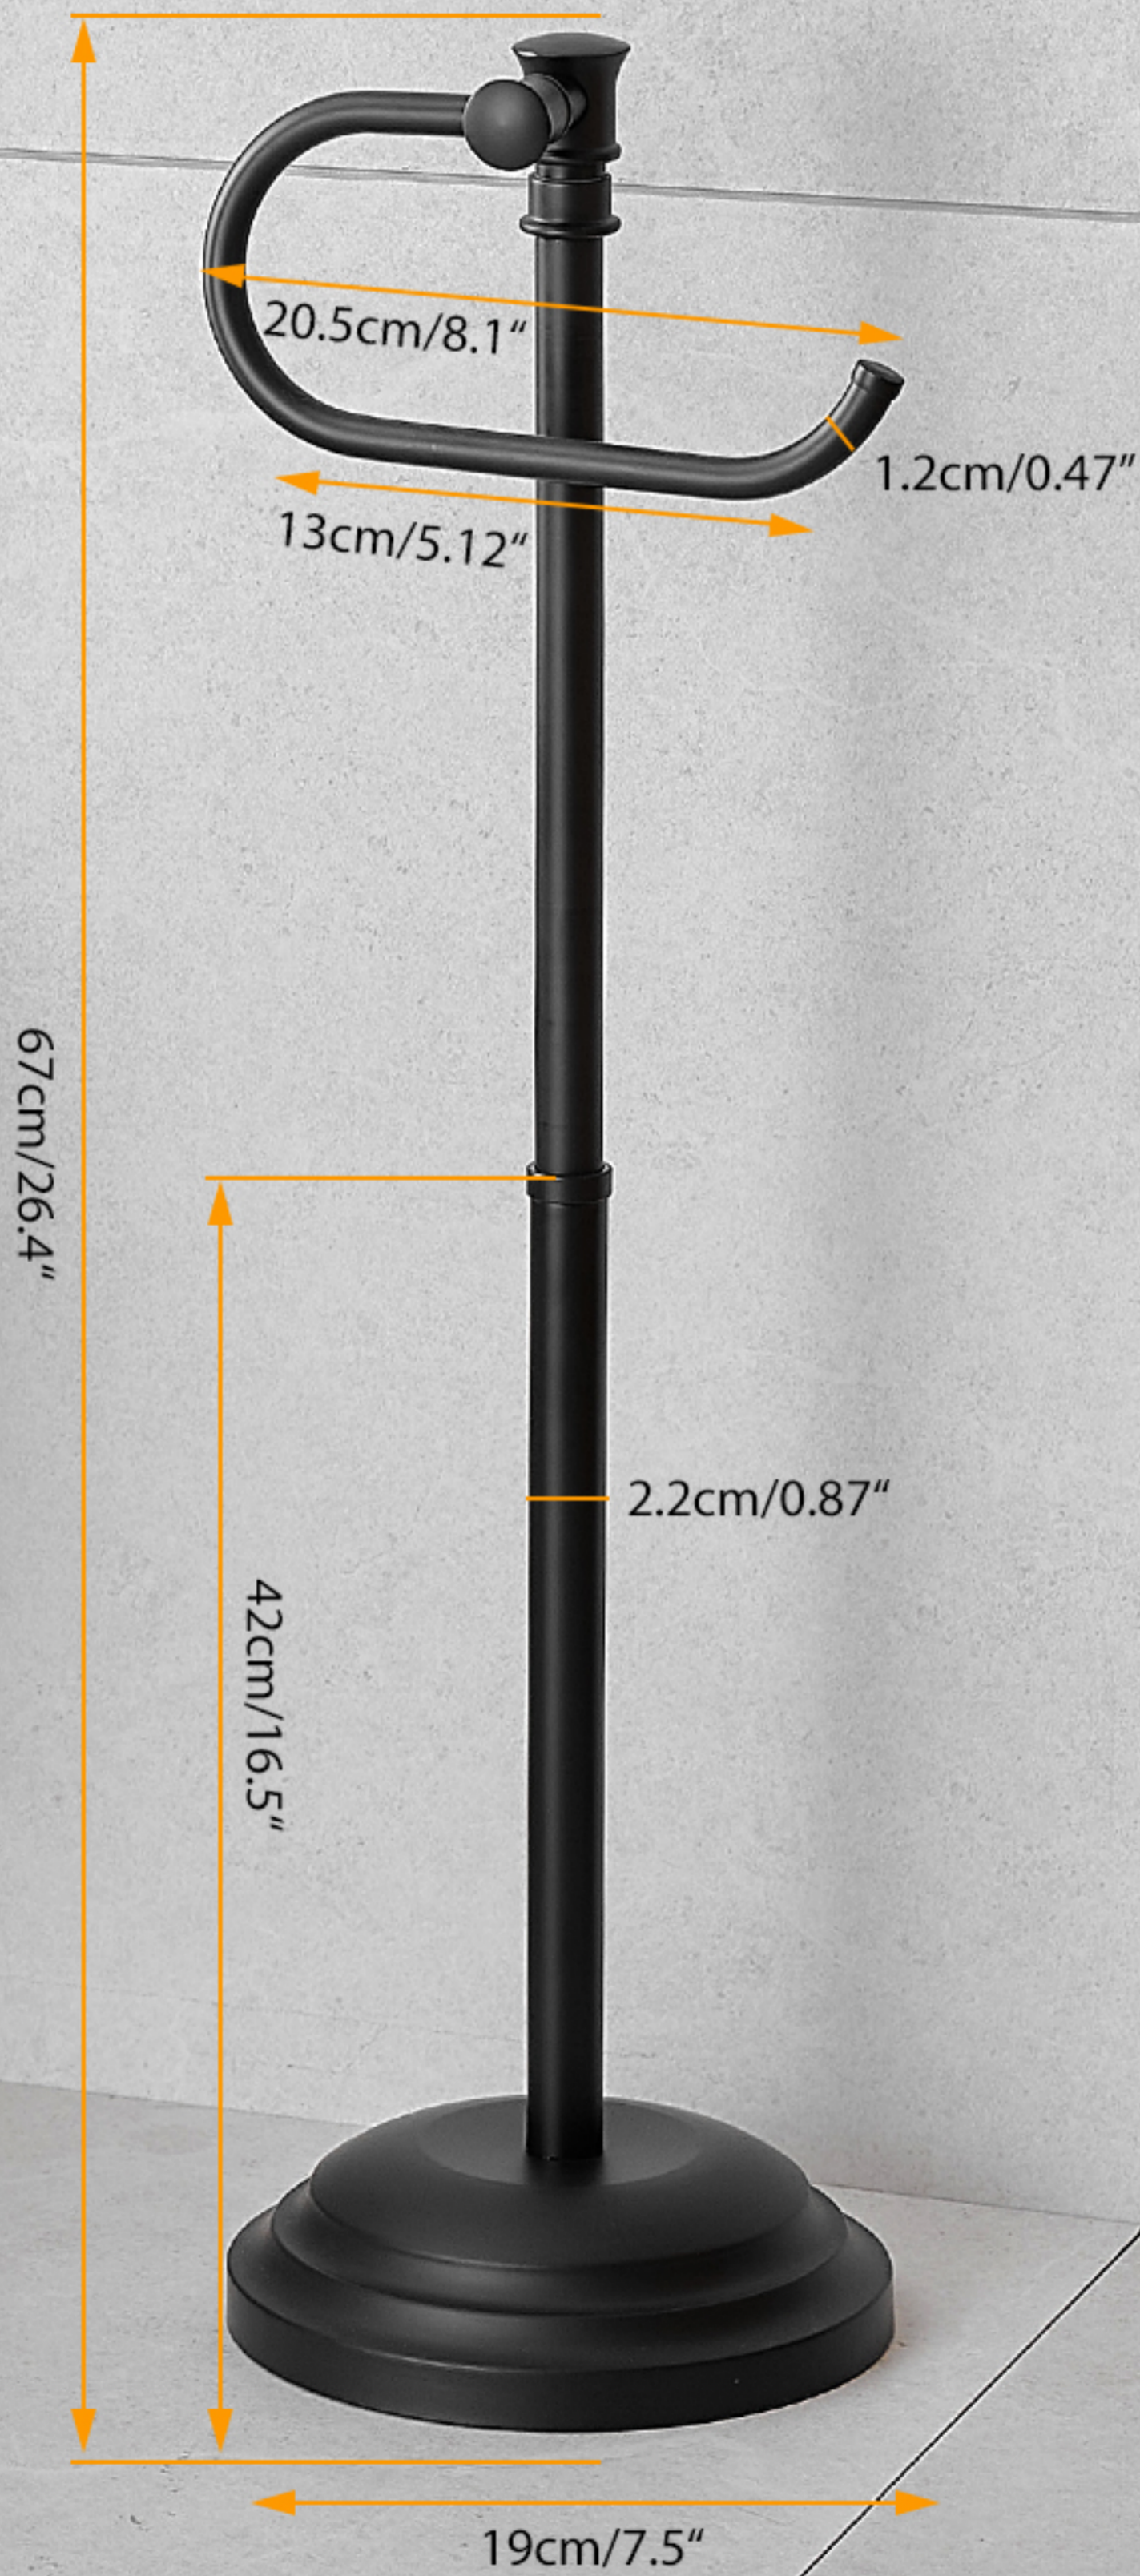

# FITS VARIOUS SIZE OF PAPER ROLL

REGULAR  
1X

BIG  
1.33X

MEGA  
1.67X

SUPER  
1.83X

DOUBLE  
2X