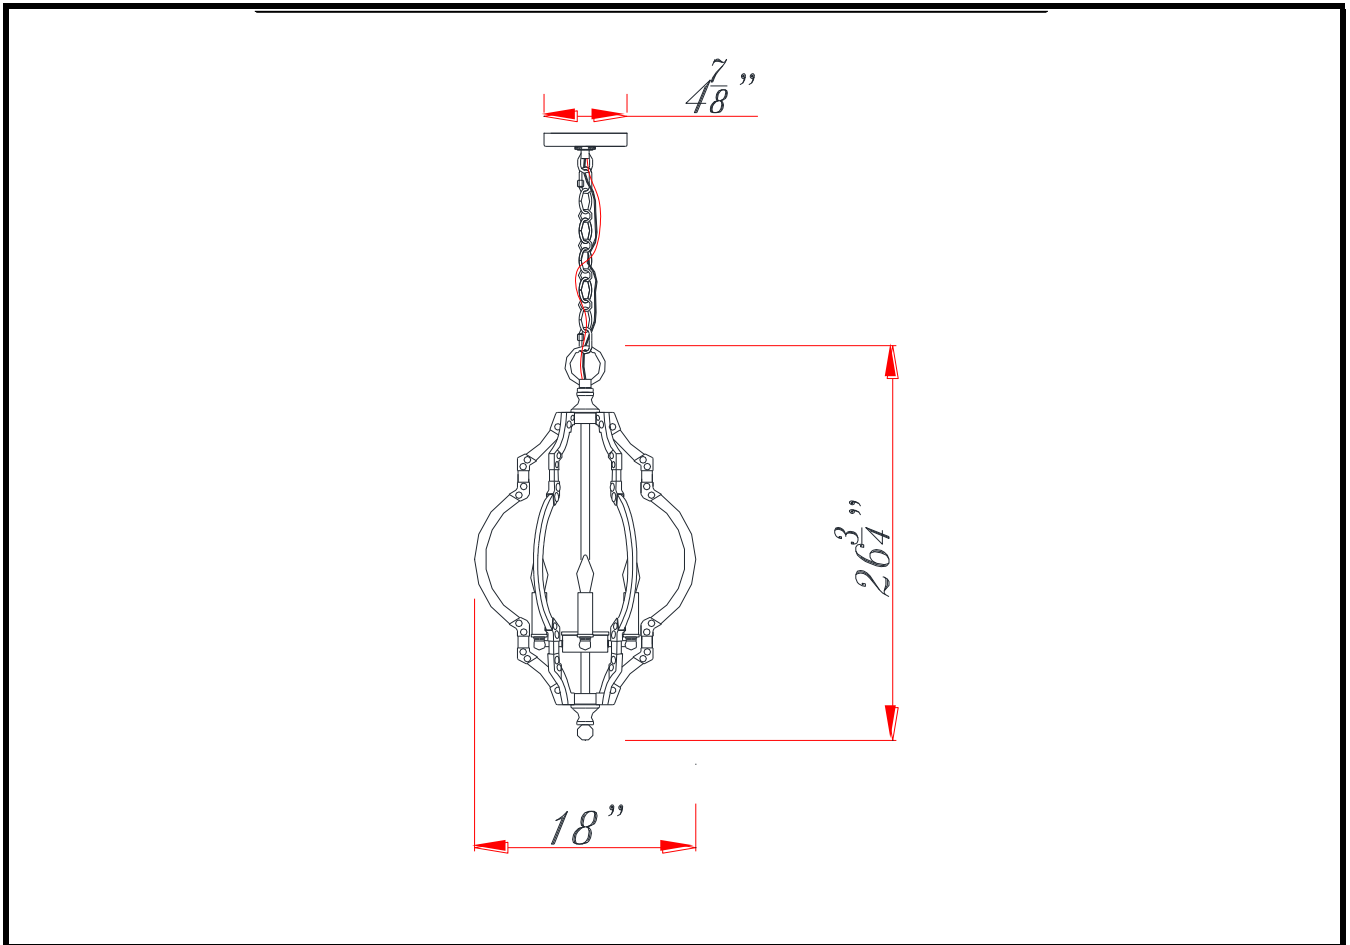

Type: _____

Project: _____

Catalog No.: _____

Lamp/Wattage: _____

Drawing:

Description: 40W x 6 metal pendant/chandelier

Material: Metal

Finish : Iron/Antiqued gold

Height: 26 3/4"

Width: 18"

Wattage : 40WX6

Socket : Small Base (E12)

Bulb: Incandescent

Chain Length: 6'

Wire Length: 10'

Wire Color: brown