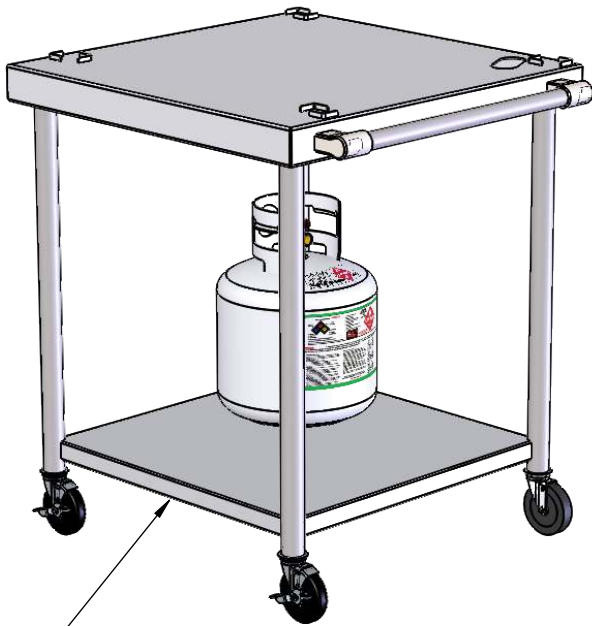

RETAINING STOPS TO LOCATE PIZZA OVEN FEET, TO PREVENT SLIDING OFF THE SURFACE

AXE-PZA-CART-01

Ø4" CASTERS WITH BRAKES - THIS SIDE

Ø4" CASTERS WITHOUT BRAKES - THIS SIDE

FRONT VIEW

RIGHT SIDE VIEW