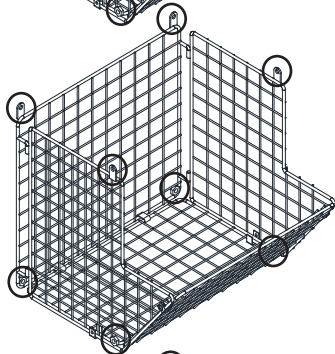

# Metal Wire Basket Assemble Instructions

Accessories Includes :

Step 1 :

Step 2 :

Step 3 :

Use short screw to fix each basket

Use big head screw to connect each basket

1 Use long screw & anchor to hang on the wall

2 Fix wheels & nuts on the bottom to use as cart