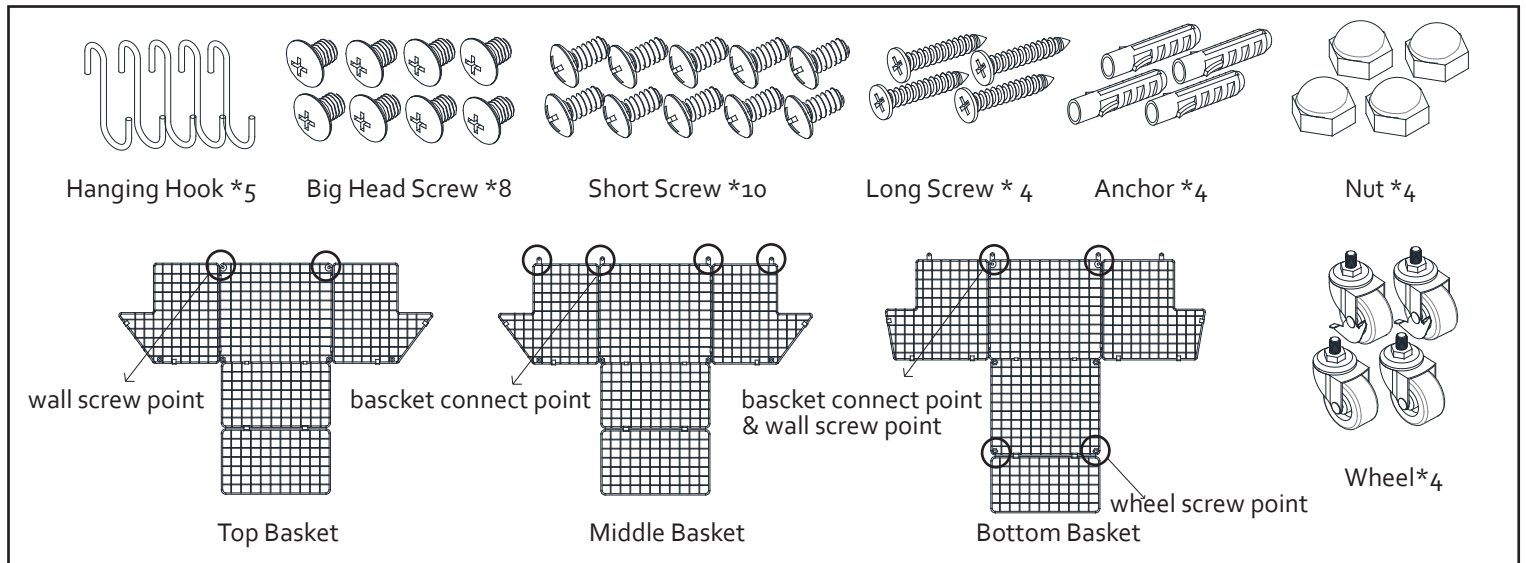

# Metal Wire Basket Assemble Instructions

Accessories Includes :

Step 1 :

Step 2 :

Step 3 :

Use short screw to fix each basket

Use big head screw to connect each basket

1 Use long screw & anchor to hang on the wall

2 Fix wheels & nuts on the bottom to use as cart