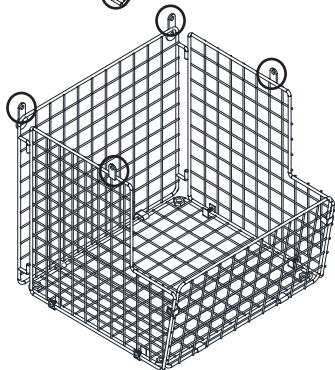

# Metal Wire Basket Assemble Instructions

Accessories Includes :

Step 1 :

Step 2 :

Step 3 :

Use short screw to fix each basket

Use big head screw to connect each basket

1 Use long screw & anchor to hang on the wall

2 Fix wheels & nuts on the bottom to use as cart