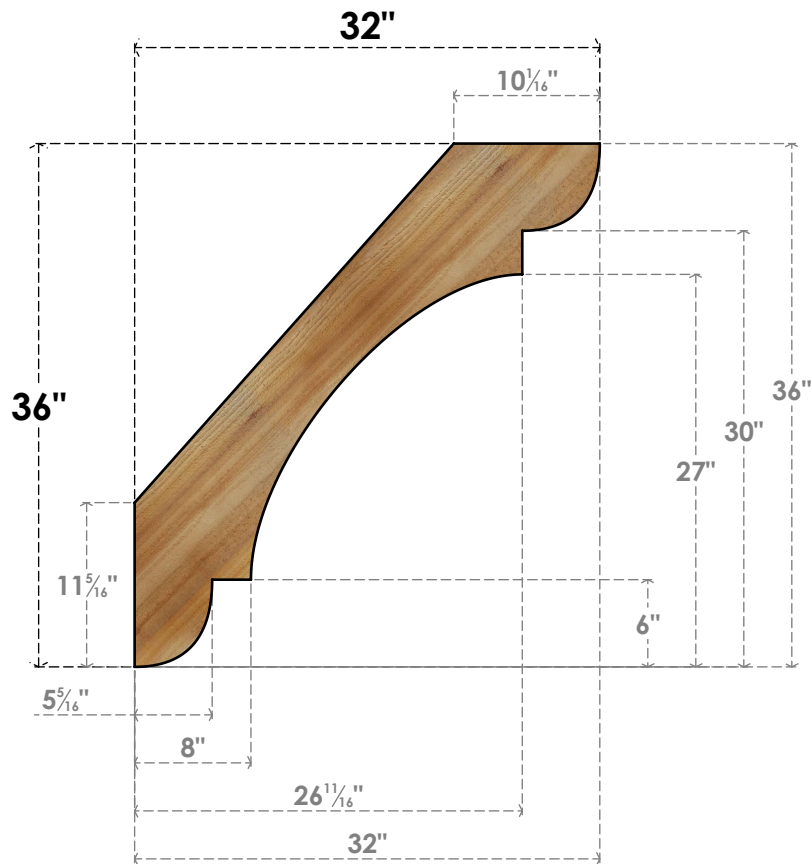

# BRC06X32X36OLY00RWR

6"W X 32"D X 36"H OLYMPIC ROUGH SAWN BRACE, WESTERN RED CEDAR

**SIDE**

**FRONT**

EKENA MILLWORK  
 2300 WEST MAIN ST.  
 CLARKSVILLE, TX 75426  
 TOLL FREE: 866-607-0453  
 WWW.EKENAMILLWORK.COM

**NOTES**

1. INSTALLATION TO BE COMPLETED IN ACCORDANCE WITH MANUFACTURER'S SPECIFICATIONS.
2. DRAWING MAY NOT BE TO SCALE
3. THIS DRAWING IS INTENDED FOR DESIGN AND PLANNING PURPOSES ONLY.
4. ALL INFORMATION CONTAINED HEREIN WAS CURRENT AT THE TIME OF DEVELOPMENT BUT MUST BE REVIEWED AND APPROVED BY THE PRODUCT MANUFACTURER TO BE CONSIDERED ACCURATE.
5. PRODUCTS ARE NOT KILN DRIED. THIS ITEM IS UNIQUE AND WILL CONTAIN THE NATURAL VARIATIONS THAT THE WOOD SPECIES OFFERS. THIS MAY RESULT IN VARIATIONS UP TO 1/4"