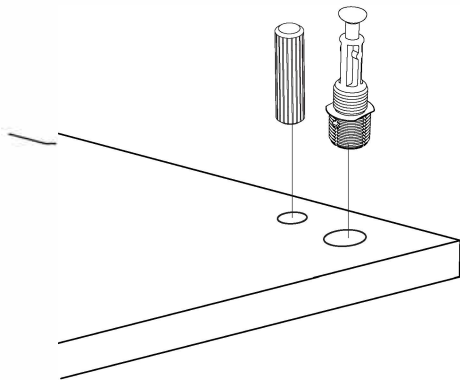

ASSEMBLY MANUEL

FLOATING TV STAND

How to instal Components

MINIFIX
HEAD

MINIFIX
SCREW

DOWEL

If the dowel is not required during the installation phase, it is not included in the package.

*Please notice that there is an small arrow on A03 (minifix head). This arrow should show the direction of upper hole.

*After attaching two pieces please turn the A03 (minifix head) clockwise direction with the help of a screwdriver.

*Please do not over screw the minifix head since it may be broken if too much power is imposed. Just make sure that it is screwed to the direction "+" do not go any further.

Minifix is the main connection material used in products. Before starting assembly, please check the drawings below... Please use the wall mounting system for the TV The floating TV unit only carries 35lbs.