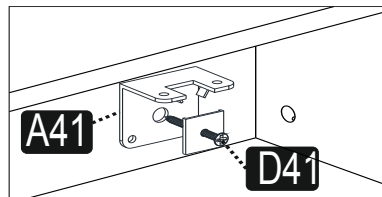

ASSEMBLY MANUEL

FLOATING TV STAND

How to instal Components

MINIFIX
HEAD

MINIFIX
SCREW

DOWEL

If the dowel is not required during the installation phase, it is not included in the package.

*Please notice that there is an small arrow on A03 (minifix head). This arrow should show the direction of upper hole.

GENERAL VIEW

ASSEMBLY MANUAL

1

2

3

4

5 Please use stud finder to anchor brackets into the studs for a safe installation.

WALL

WALL

WALL

PART-1

PART-2

PART-3

PART-4

7

You can contact us if you have any problems with the installation of the product.