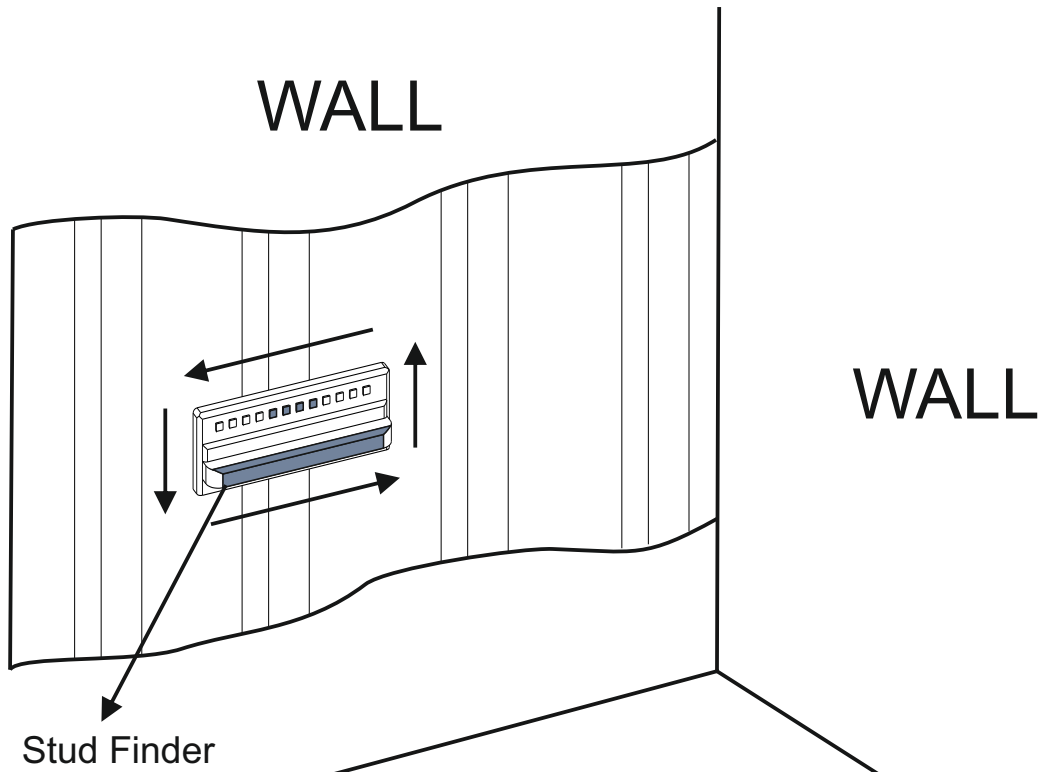

Minifix is the main connection material used in products. Before starting assembly, please check the drawings below... Please use the wall mounting system for the TV The floating TV unit only carries 35lbs.

GENERAL VIEW

ASSEMBLY MANUAL

1

2

3

4

5 Please use stud finder to anchor brackets into the studs for a safe installation.

WALL