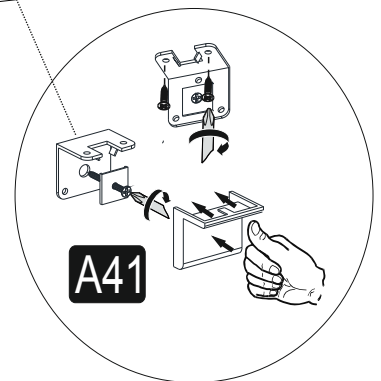

Minifix is the main connection material used in products. Before starting assembly, please check the drawings below... Please use the wall mounting system for the TV The floating TV unit only carries 35lbs.

GENERAL VIEW

ASSEMBLY MANUAL

1

2

3

4

5 Please use stud finder to anchor brackets into the studs for a safe installation.

WALL

WALL

WALL

PART-1

PART-2

PART-3

PART-4

7

You can contact us if you have any problems with the installation of the product.