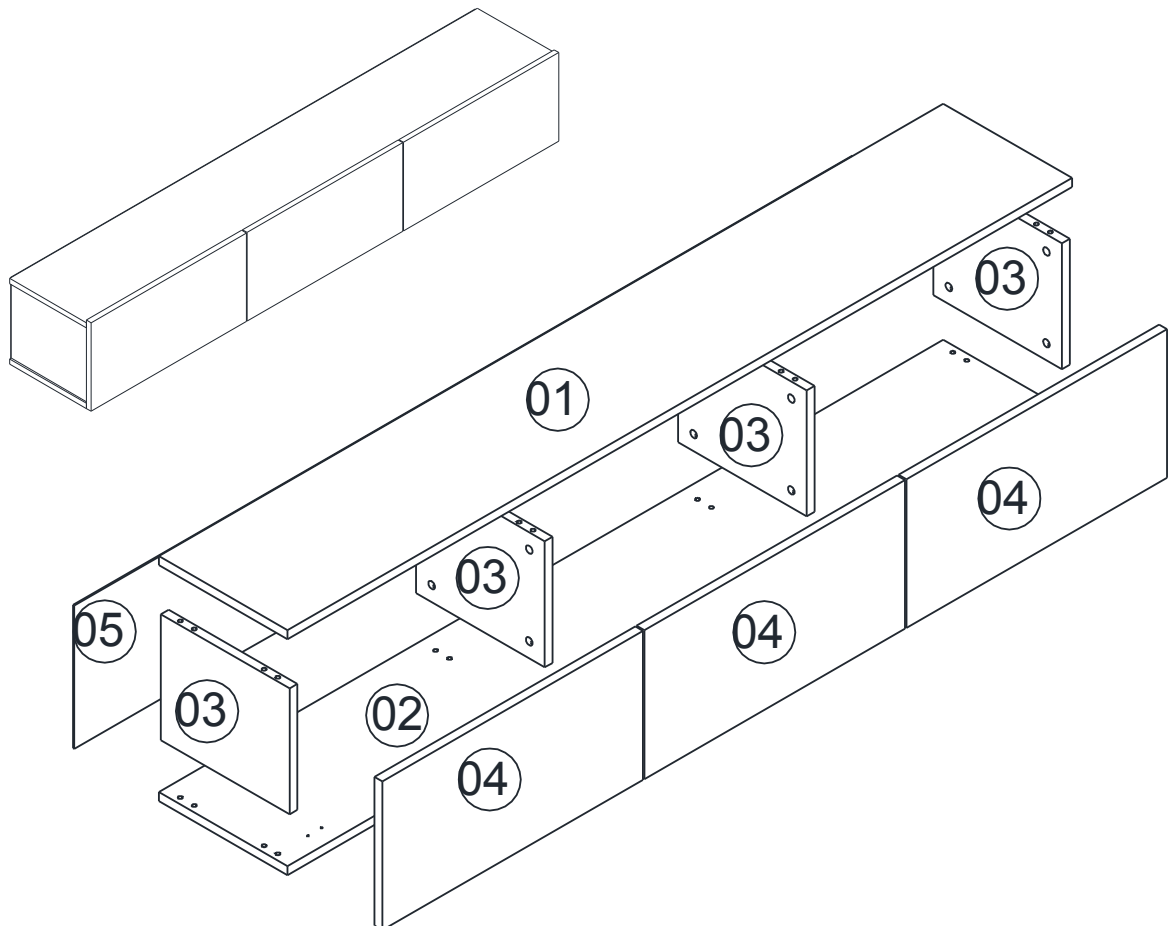

GENERAL VIEW