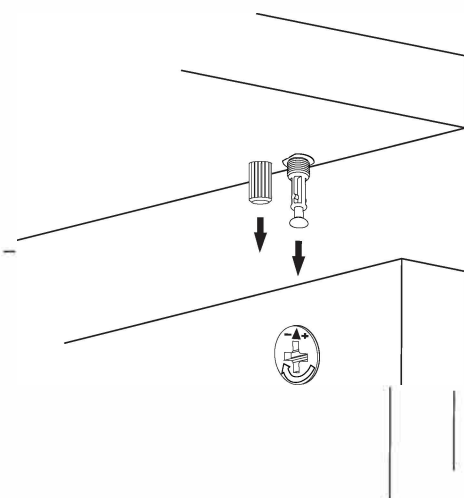

ASSEMBLY MANUEL

FLOATING TV STAND

How to instal Components

MINIFIX
HEAD

MINIFIX
SCREW

DOWEL

If the dowel is not required during the installation phase, it is not included in the package.

*Please notice that there is an small arrow on A03 (minifix head). This arrow should show the direction of upper hole.

*After attaching two pieces please turn the A03 (minifix head) clockwise direction with the help of a screwdriver.

*Please do not over screw the minifix head since it may be broken if too much power is imposed. Just make sure that it is screwed to the direction "+" do not go any further.

Minifix is the main connection material used in products. Before starting assembly, please check the drawings below... Please use the wall mounting system for the TV The floating TV unit only carries 35lbs.