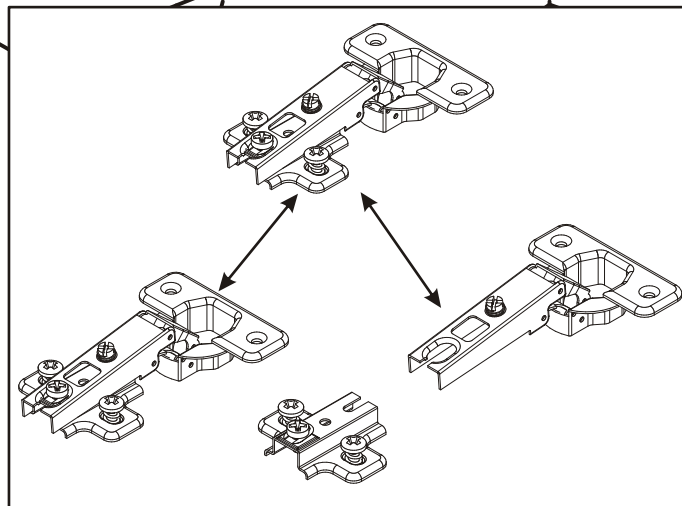

ASSEMBLY MANUEL

FLOATING TV STAND

How to instal Components

MINIFIX
HEAD

MINIFIX
SCREW

DOWEL

If the dowel is not required during the installation phase, it is not included in the package.

*Please notice that there is an small arrow on A03 (minifix head). This arrow should show the direction of upper hole.

*After attaching two pieces please turn the A03 (minifix head) clockwise direction with the help of a screwdriver.

*Please do not over screw the minifix head since it may be broken if too much power is imposed. Just make sure that it is screwed to the direction "+" do not go any further.

Minifix is the main connection material used in products. Before starting assembly, please check the drawings below... Please use the wall mounting system for the TV The floating TV unit only carries 35lbs.