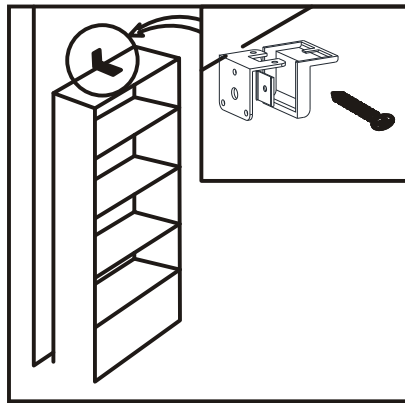

ASSEMBLY MANUEL

FLOATING TV STAND

How to instal Components

MINIFIX
HEAD

MINIFIX
SCREW

DOWEL

If the dowel is not required during the installation phase, it is not included in the package.

*Please notice that there is an small arrow on A03 (minifix head). This arrow should show the direction of upper hole.

*After attaching two pieces please turn the A03 (minifix head) clockwise direction with the help of a screwdriver.

*Please do not over screw the minifix head since it may be broken if too much power is imposed. Just make sure that it is screwed to the direction "+" do not go any further.

Minifix is the main connection material used in products. Before starting assembly, please check the drawings below... Please use the wall mounting system for the TV The floating TV unit only carries 35lbs.