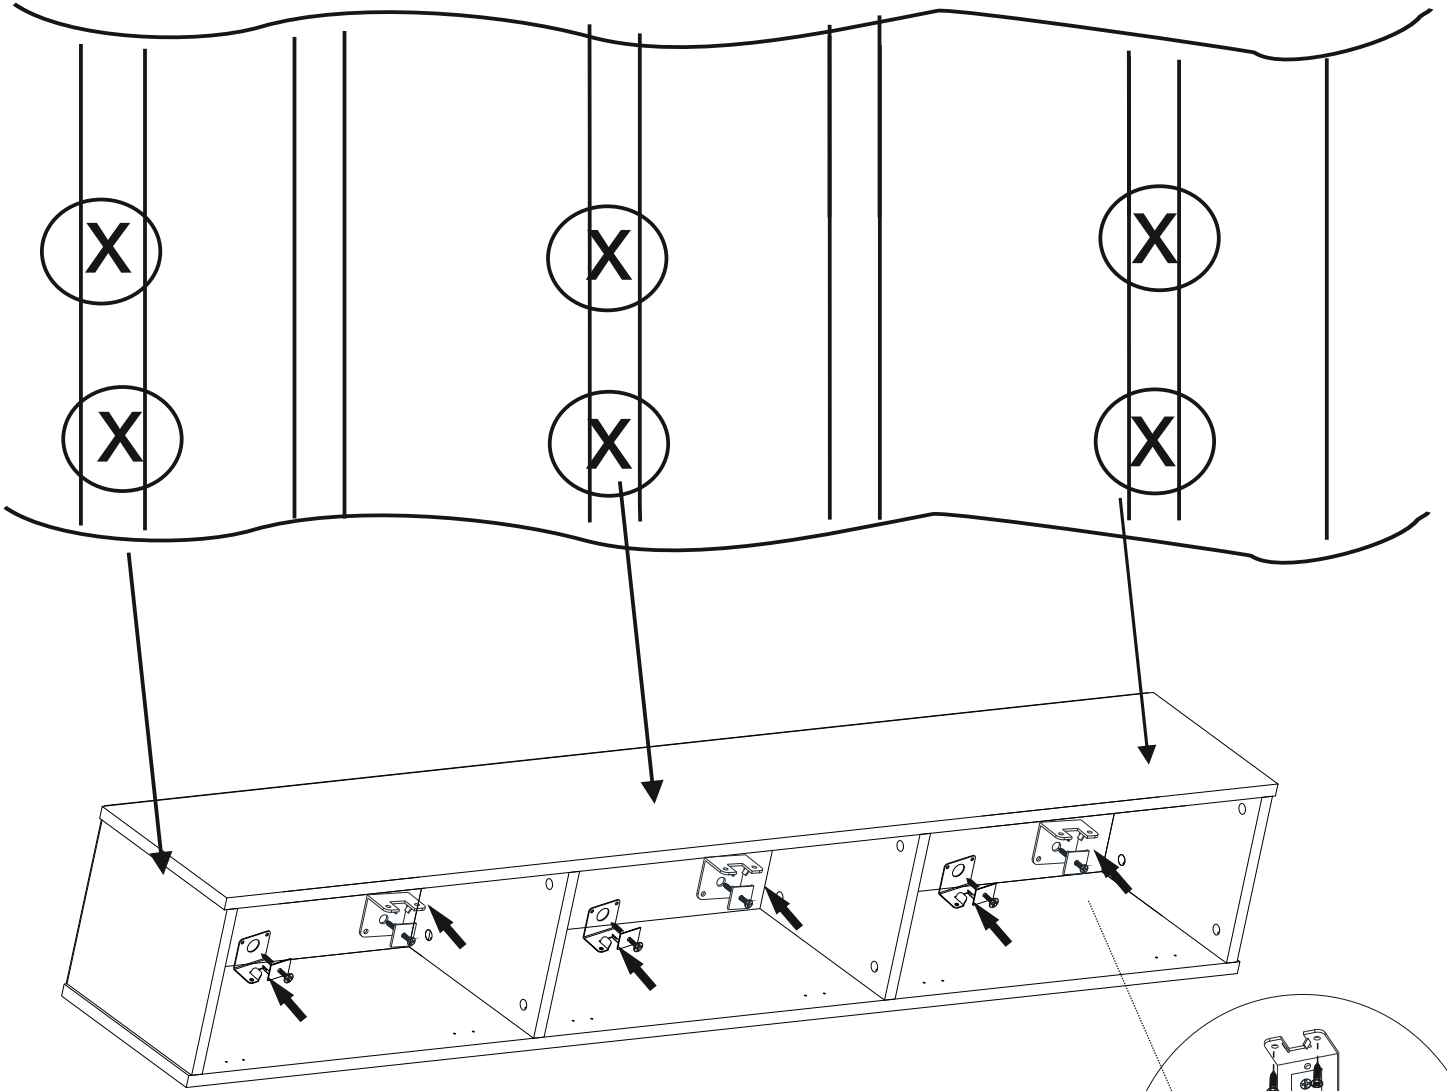

WALL

PART-1

PART-2

PART-3

PART-4