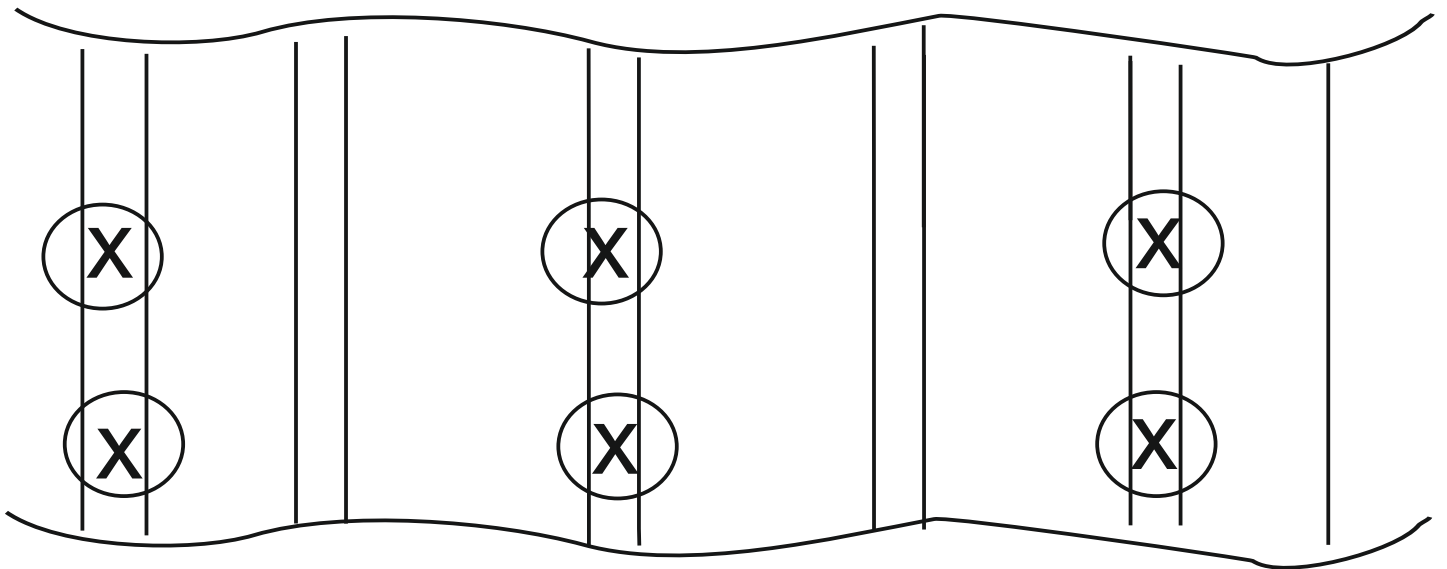

ASSEMBLY MANUEL

FLOATING TV STAND

How to instal Components

MINIFIX
HEAD

MINIFIX
SCREW

DOWEL

If the dowel is not required during the installation phase, it is not included in the package.

*Please notice that there is an small arrow on A03 (minifix head). This arrow should show the direction of upper hole.

GENERAL VIEW

ASSEMBLY MANUAL

1

2

3

4

5 Please use stud finder to anchor brackets into the studs for a safe installation.

WALL