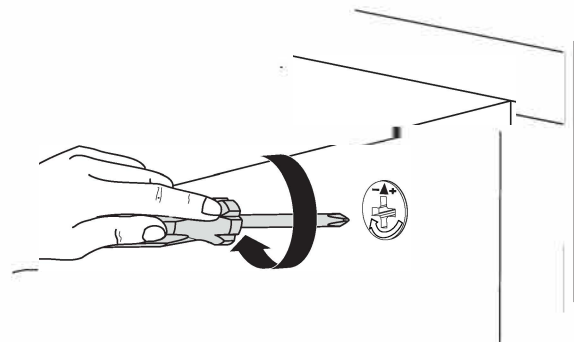

ASSEMBLY MANUEL

FLOATING TV STAND

How to instal Components

MINIFIX
HEAD

MINIFIX
SCREW

DOWEL

If the dowel is not required during the installation phase, it is not included in the package.

*Please notice that there is an small arrow on A03 (minifix head). This arrow should show the direction of upper hole.

*After attaching two pieces please turn the A03 (minifix head) clockwise direction with the help of a screwdriver.

*Please do not over screw the minifix head since it may be broken if too much power is imposed. Just make sure that it is screwed to the direction "+" do not go any further.

Minifix is the main connection material used in products. Before starting assembly, please check the drawings below... Please use the wall mounting system for the TV The floating TV unit only carries 35lbs.