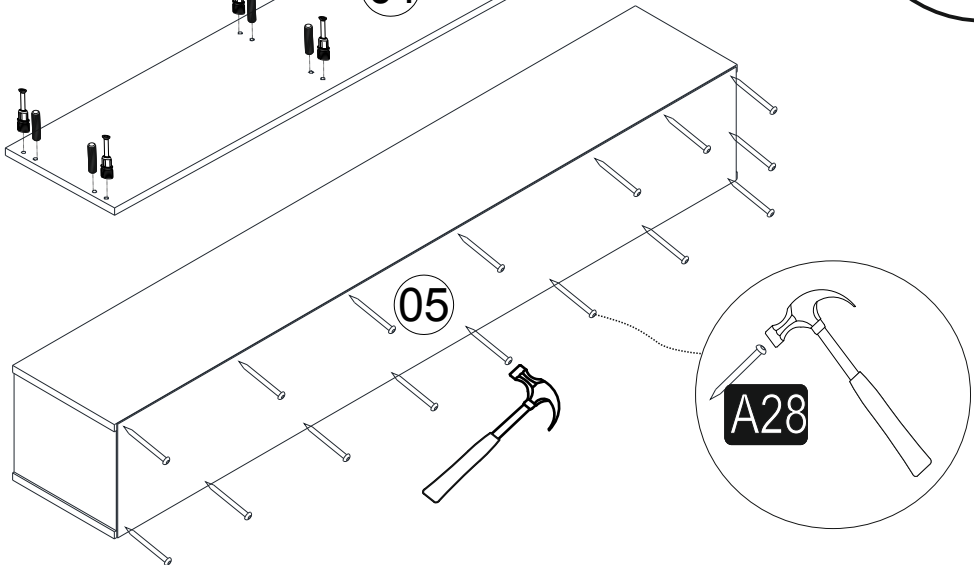

Minifix is the main connection material used in products. Before starting assembly, please check the drawings below... Please use the wall mounting system for the TV The floating TV unit only carries 35lbs.

GENERAL VIEW

ASSEMBLY MANUAL

1

2

3

4

5 Please use stud finder to anchor brackets into the studs for a safe installation.

WALL