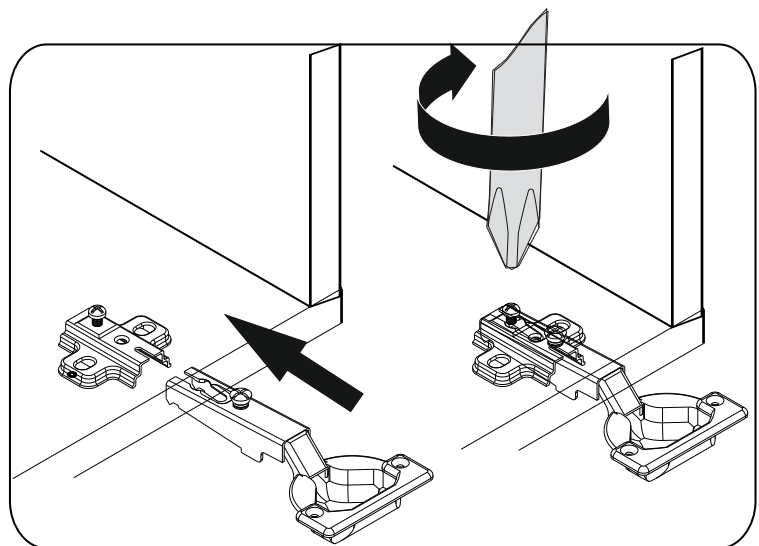

ASSEMBLY MANUEL

FLOATING TV STAND

How to instal Components

MINIFIX
HEAD

MINIFIX
SCREW

DOWEL

If the dowel is not required during the installation phase, it is not included in the package.

*Please notice that there is an small arrow on A03 (minifix head). This arrow should show the direction of upper hole.

Minifix is the main connection material used in products. Before starting assembly, please check the drawings below... Please use the wall mounting system for the TV The floating TV unit only carries 35lbs.

GENERAL VIEW

ASSEMBLY MANUAL

1

2

3

4

5 Please use stud finder to anchor brackets into the studs for a safe installation.

WALL