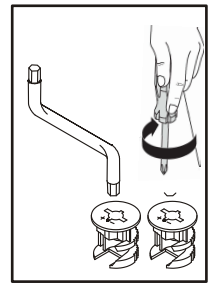

ASSEMBLY MANUEL

FLOATING TV STAND

How to instal Components

MINIFIX
HEAD

MINIFIX
SCREW

DOWEL

If the dowel is not required during the installation phase, it is not included in the package.

*Please notice that there is an small arrow on A03 (minifix head). This arrow should show the direction of upper hole.

*After attaching two pieces please turn the A03 (minifix head) clockwise direction with the help of a screwdriver.

*Please do not over screw the minifix head since it may be broken if too much power is imposed. Just make sure that it is screwed to the direction "+" do not go any further.

Minifix is the main connection material used in products. Before starting assembly, please check the drawings below... Please use the wall mounting system for the TV The floating TV unit only carries 35lbs.