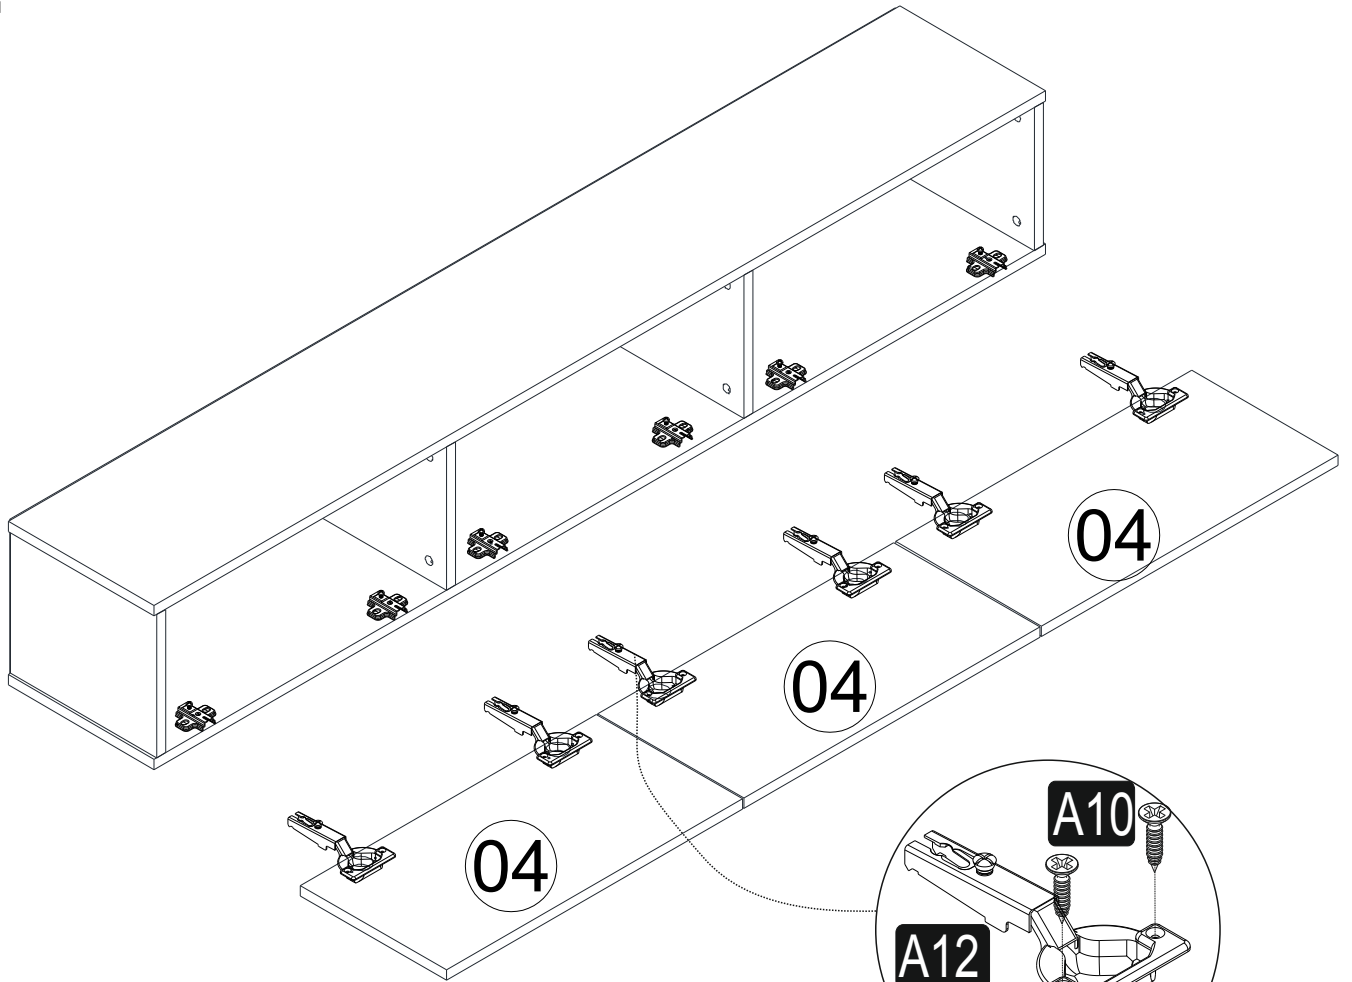

ASSEMBLY MANUEL

FLOATING TV STAND

How to instal Components

MINIFIX
HEAD

MINIFIX
SCREW

DOWEL

If the dowel is not required during the installation phase, it is not included in the package.

*Please notice that there is an small arrow on A03 (minifix head). This arrow should show the direction of upper hole.

Minifix is the main connection material used in products. Before starting assembly, please check the drawings below... Please use the wall mounting system for the TV The floating TV unit only carries 35lbs.

GENERAL VIEW

ASSEMBLY MANUAL

1

2

3

4

5 Please use stud finder to anchor brackets into the studs for a safe installation.

WALL