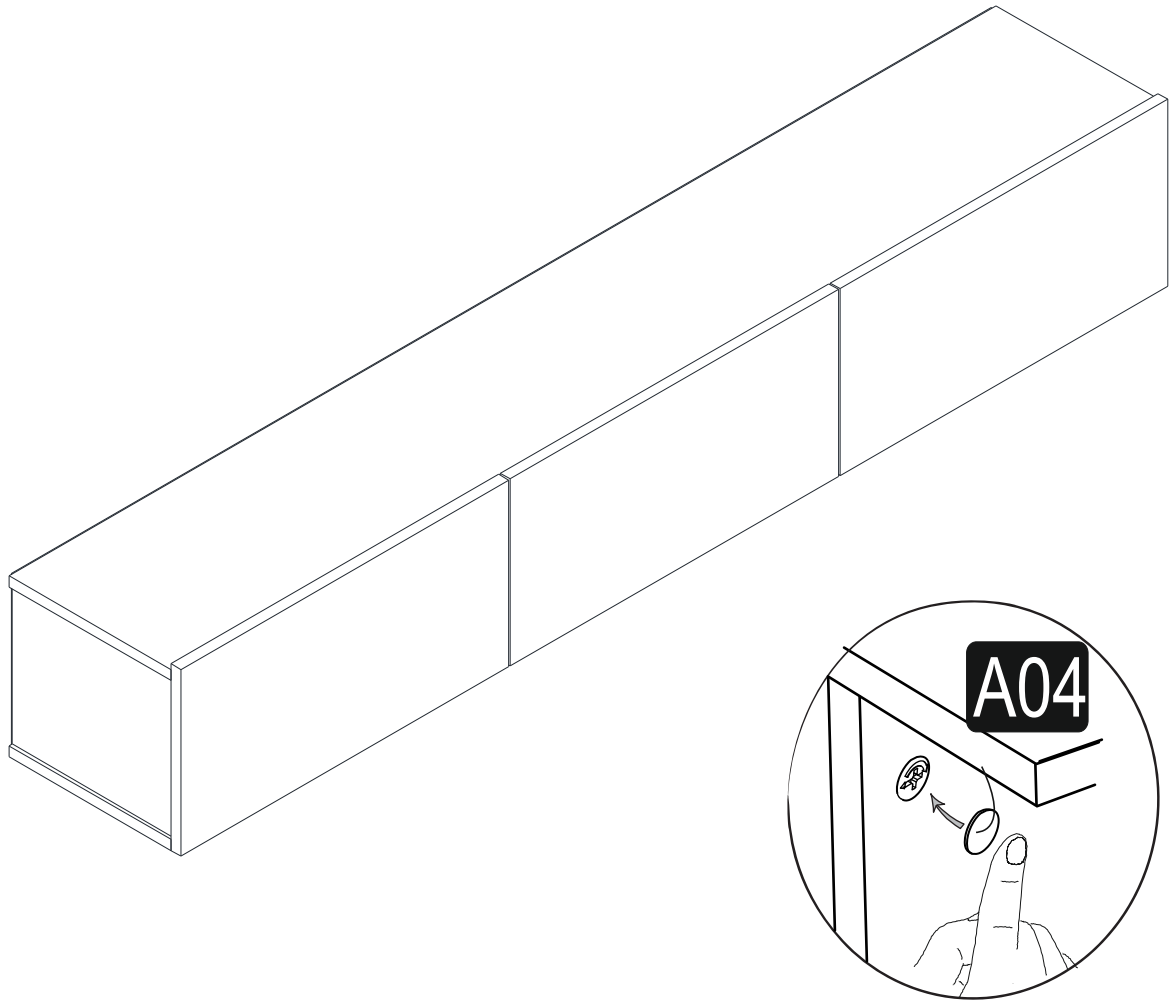

ASSEMBLY MANUEL

FLOATING TV STAND

How to instal Components

MINIFIX
HEAD

MINIFIX
SCREW

DOWEL

If the dowel is not required during the installation phase, it is not included in the package.

*Please notice that there is an small arrow on A03 (minifix head). This arrow should show the direction of upper hole.

Minifix is the main connection material used in products. Before starting assembly, please check the drawings below... Please use the wall mounting system for the TV The floating TV unit only carries 35lbs.

GENERAL VIEW

ASSEMBLY MANUAL

1

2

3

4

5 Please use stud finder to anchor brackets into the studs for a safe installation.

WALL

WALL

WALL

PART-1

PART-2

PART-3

PART-4

7

You can contact us if you have any problems with the installation of the product.