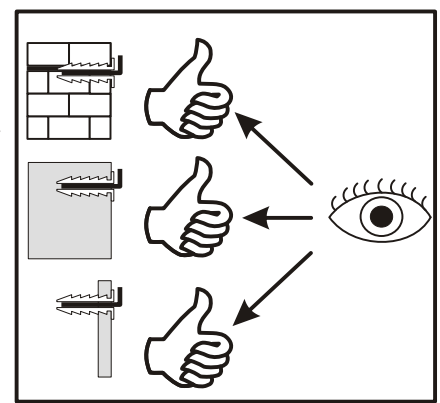

ASSEMBLY MANUEL

FLOATING TV STAND

How to instal Components

MINIFIX
HEAD

MINIFIX
SCREW

DOWEL

If the dowel is not required during the installation phase, it is not included in the package.

*Please notice that there is an small arrow on A03 (minifix head). This arrow should show the direction of upper hole.

*After attaching two pieces please turn the A03 (minifix head) clockwise direction with the help of a screwdriver.

*Please do not over screw the minifix head since it may be broken if too much power is imposed. Just make sure that it is screwed to the direction "+" do not go any further.

Minifix is the main connection material used in products. Before starting assembly, please check the drawings below... Please use the wall mounting system for the TV The floating TV unit only carries 35lbs.