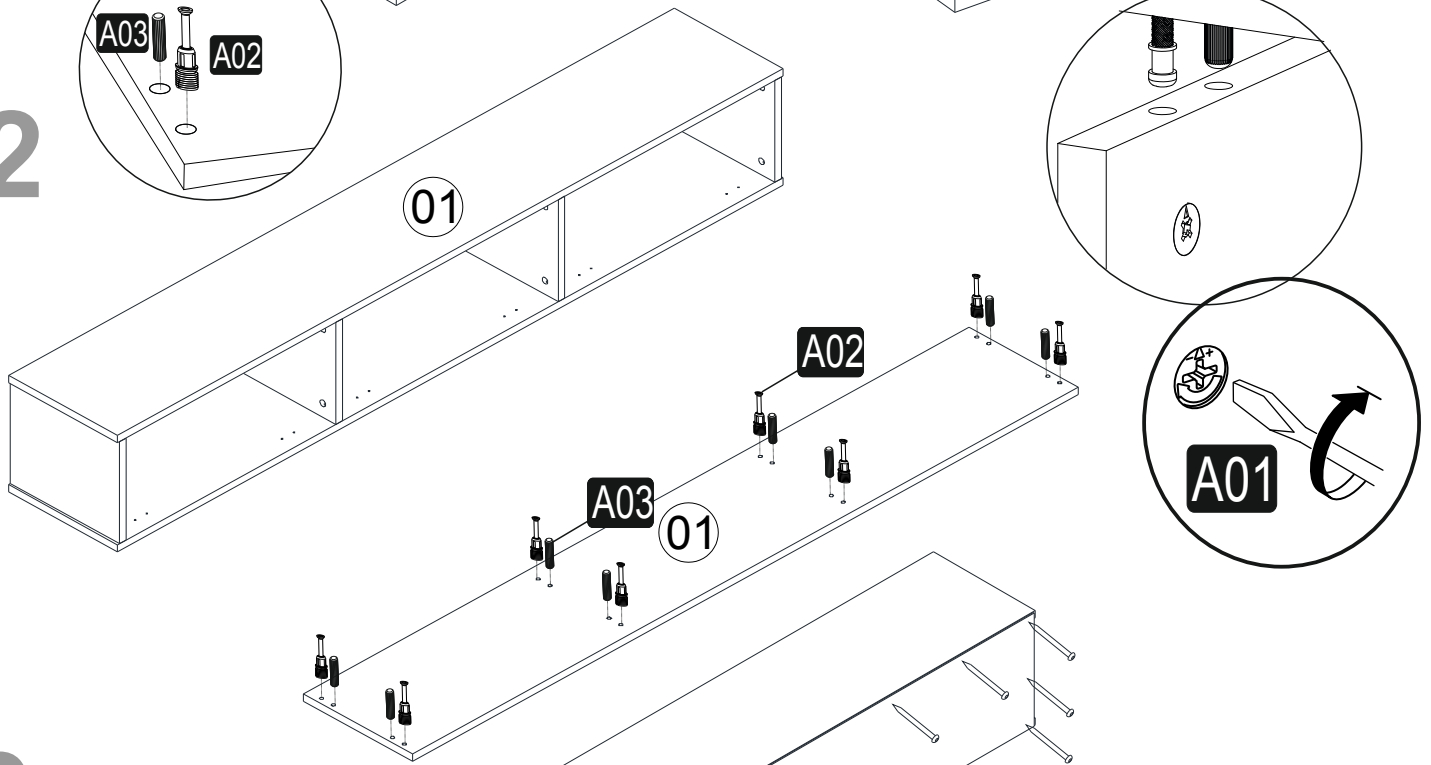

Minifix is the main connection material used in products. Before starting assembly, please check the drawings below... Please use the wall mounting system for the TV The floating TV unit only carries 35lbs.

GENERAL VIEW

ASSEMBLY MANUAL

1

2

3

4

5 Please use stud finder to anchor brackets into the studs for a safe installation.

WALL