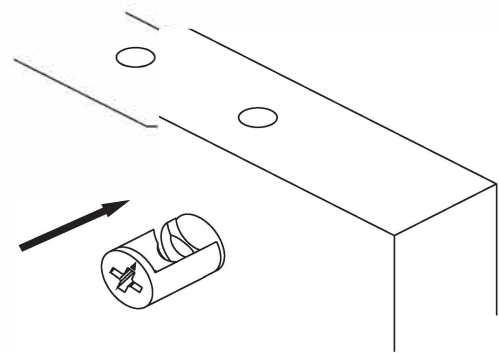

ASSEMBLY MANUEL

FLOATING TV STAND

How to instal Components

MINIFIX
HEAD

MINIFIX
SCREW

DOWEL

If the dowel is not required during the installation phase, it is not included in the package.

*Please notice that there is an small arrow on A03 (minifix head). This arrow should show the direction of upper hole.

*After attaching two pieces please turn the A03 (minifix head) clockwise direction with the help of a screwdriver.

*Please do not over screw the minifix head since it may be broken if too much power is imposed. Just make sure that it is screwed to the direction "+" do not go any further.

Minifix is the main connection material used in products. Before starting assembly, please check the drawings below... Please use the wall mounting system for the TV The floating TV unit only carries 35lbs.