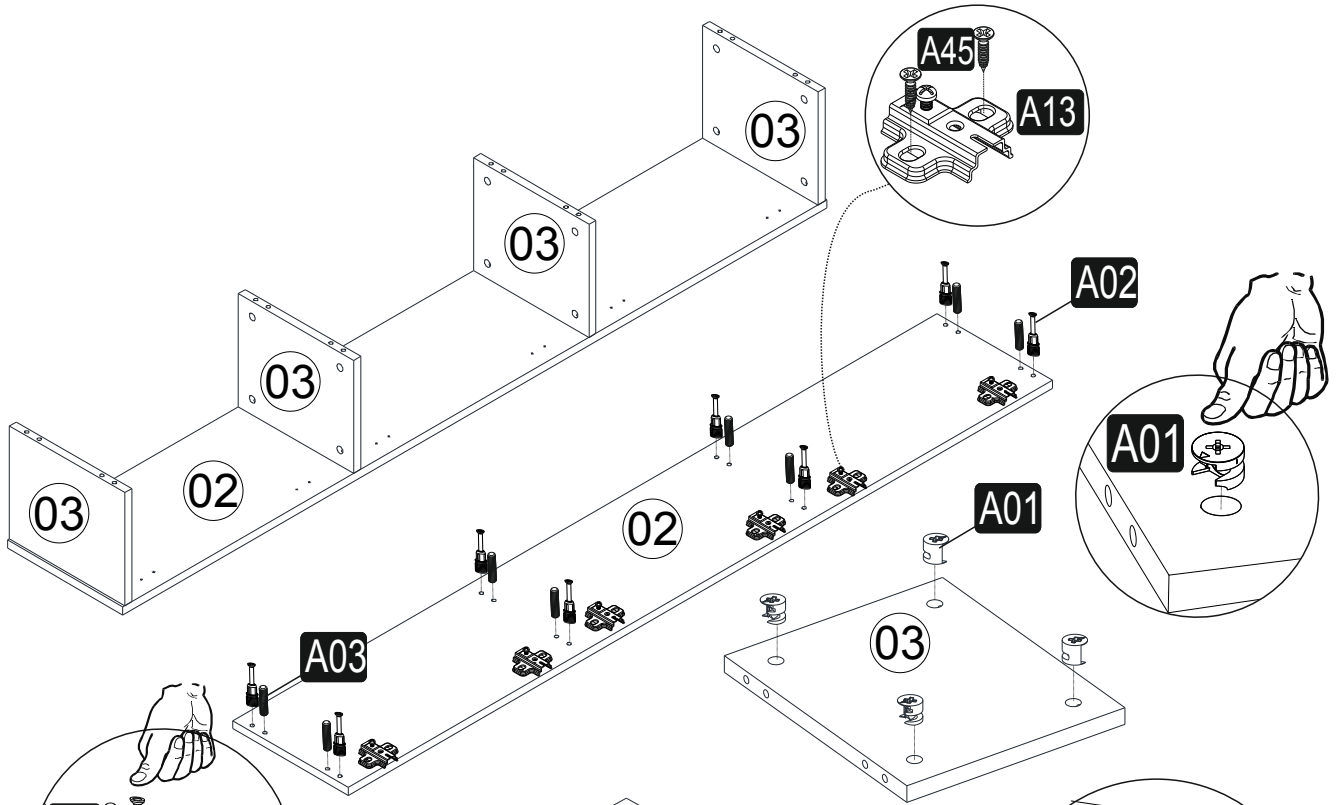

ASSEMBLY MANUEL

FLOATING TV STAND

How to instal Components

MINIFIX
HEAD

MINIFIX
SCREW

DOWEL

If the dowel is not required during the installation phase, it is not included in the package.

*Please notice that there is an small arrow on A03 (minifix head). This arrow should show the direction of upper hole.

Minifix is the main connection material used in products. Before starting assembly, please check the drawings below... Please use the wall mounting system for the TV The floating TV unit only carries 35lbs.

The necessary tools (not included)

ACCESSORY LIST

A02 16x	A01 16x	A03 16x	A12 6x	A13 6x
A28 20x	A04 A 16x	A10 24x	A41 6x	D41 6x
E34 6x	A45 12x	3,5x18		5x70 YHB

Note: Some accessories are extra as spares.

GENERAL VIEW

ASSEMBLY MANUAL

1

2

3

4

5 Please use stud finder to anchor brackets into the studs for a safe installation.

WALL