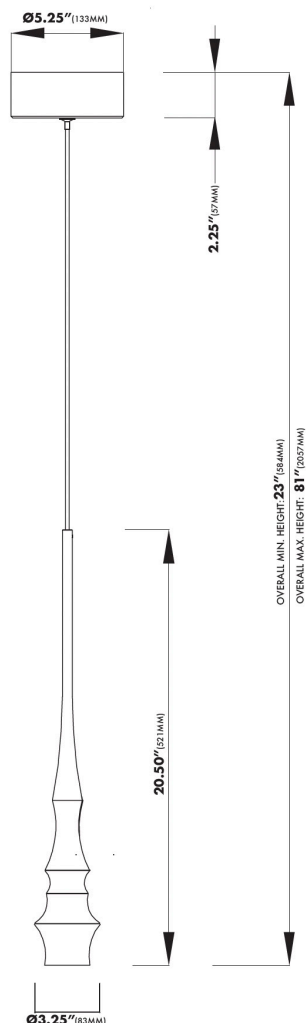

PROJECT:

TYPE:

CATALOG#:

DATE:

AVAILABLE FINISHES

DESCRIPTION

Polaris, also known as North Star, may not be the brightest of the stars, although it is certainly the most known one. For generations, Polaris has helped people to navigate their way around the world, where Polaris LED Pendants will help to navigate at home. While considered as one of the most impressive creations by VONN, height adjustable Polaris Series Pendants create a sense of style, appearance and functionality, bringing a definitively unique touch to your home.

DIMENSIONS

FEATURES

- LUMENS: 551LM
- WATTS: 7W
- VOLTAGE: 120V
- CRI: 83
- CCT: 3000K
- IP RATED: DRY LOCATION
- MATERIAL: ALUMINUM BODY
ACRYLIC PRISMATIC LENS
- FINISH: BLACK / WHITE
- LIFETIME: 50,000 HOURS
- DIMMABLE: LED (15% - 100%) with ELV - Electric Low Voltage Dimmers
- WARRANTY: 5-YEAR LIMITED

Theoretical Lumens: XXX LM (subject to change)

Theoretical Wattage: XXX W (subject to change)

***Please note lumens and wattage are subject to change and will be determined post production of the first articles.