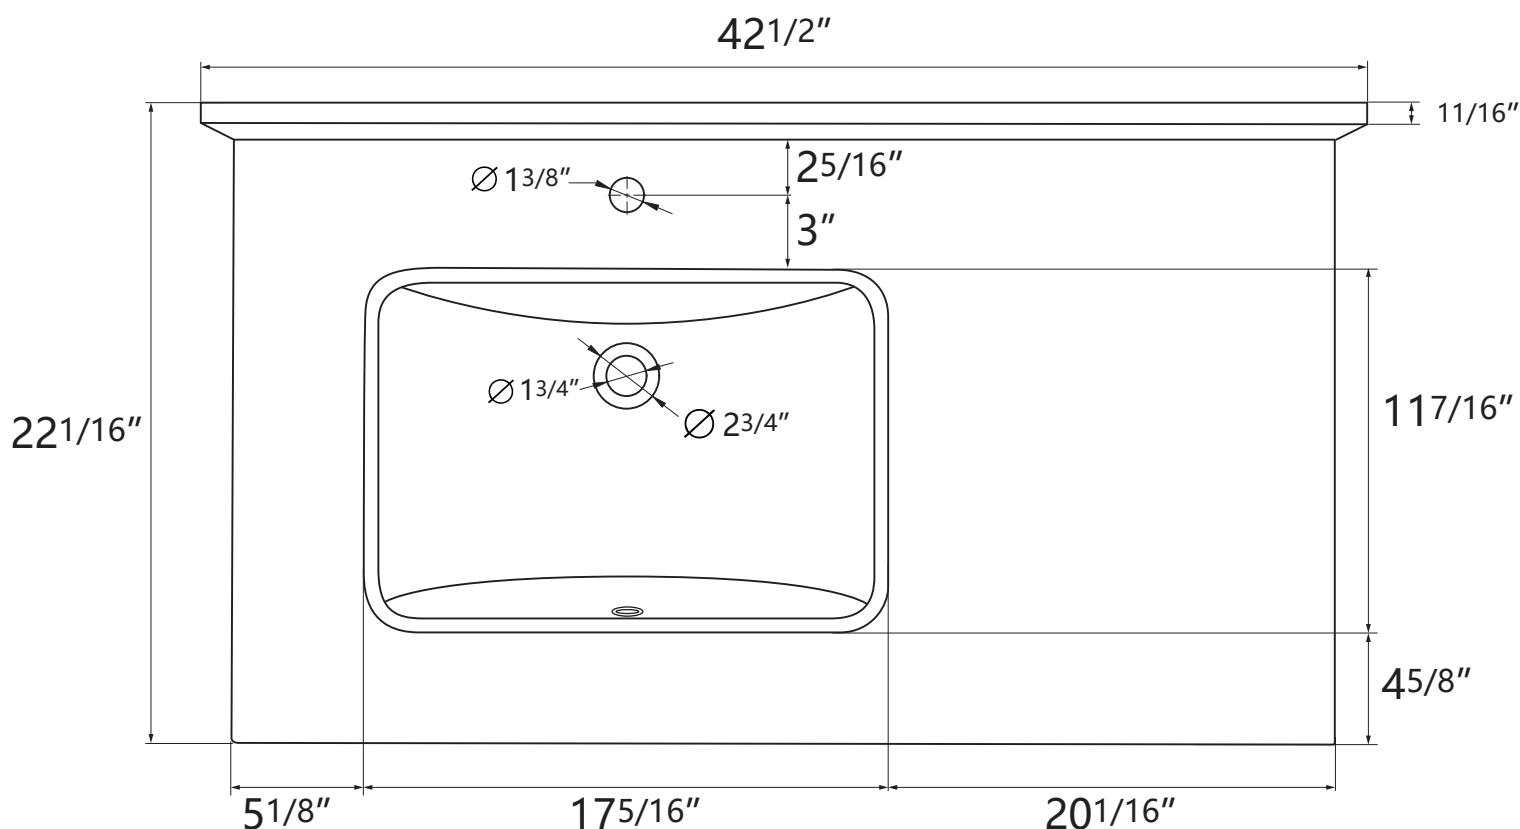

# MODEL NBT-MB4222-L

**NOTE:** Any size of the vanity's installation steps are the same.