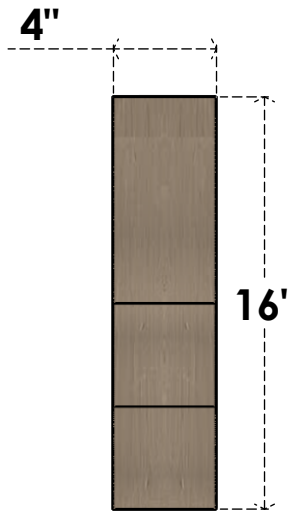

ITEM NUMBER: CORU04X16X16GRNRCPR

4"W X 16"D X 16"H SERIES 1 THIN GREENSBORO ROUGH CEDAR
TIMBERTHANE FAUX WOOD CORBEL, PRIMED

SIDE PROFILE

FRONT PROFILE

ISOMETRIC

EKENA MILLWORK
2300 WEST MAIN ST.
CLARKSVILLE, TX 75426
TOLL FREE: 866-607-0453
WWW.EKENAMILLWORK.COM

NOTES

1. INSTALLATION TO BE COMPLETED IN ACCORDANCE WITH MANUFACTURER'S SPECIFICATIONS.
2. DRAWING MAY NOT BE TO SCALE
3. THIS DRAWING IS INTENDED FOR DESIGN AND PLANNING PURPOSES ONLY.
4. ALL INFORMATION CONTAINED HEREIN WAS CURRENT AT THE TIME OF DEVELOPMENT BUT MUST BE REVIEWED AND APPROVED BY THE PRODUCT MANUFACTURER TO BE CONSIDERED ACCURATE.
5. TIMBERTHANE ARCHITECTURAL PRODUCTS ARE MADE FROM HIGH DENSITY URETHANE AND COME FACTORY PRIMED