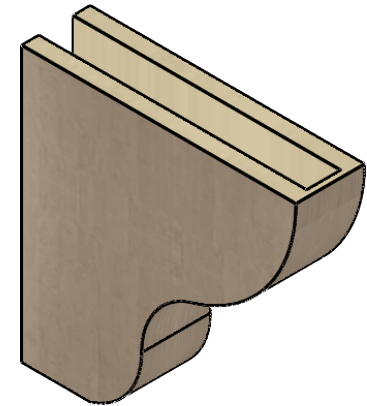

ITEM NUMBER: CORU04X16X16GRNRCPR

4"W X 16"D X 16"H SERIES 1 THIN GREENSBORO ROUGH CEDAR
TIMBERTHANE FAUX WOOD CORBEL, PRIMED

SIDE PROFILE

FRONT PROFILE

ISOMETRIC

EKENA MILLWORK
2300 WEST MAIN ST.
CLARKSVILLE, TX 75426
TOLL FREE: 866-607-0453
WWW.EKENAMILLWORK.COM

NOTES

1. INSTALLATION TO BE COMPLETED IN ACCORDANCE WITH MANUFACTURER'S SPECIFICATIONS.
2. DRAWING MAY NOT BE TO SCALE
3. THIS DRAWING IS INTENDED FOR DESIGN AND PLANNING PURPOSES ONLY.
4. ALL INFORMATION CONTAINED HEREIN WAS CURRENT AT THE TIME OF DEVELOPMENT BUT MUST BE REVIEWED AND APPROVED BY THE PRODUCT MANUFACTURER TO BE CONSIDERED ACCURATE.
5. TIMBERTHANE ARCHITECTURAL PRODUCTS ARE MADE FROM HIGH DENSITY URETHANE AND COME FACTORY PRIMED