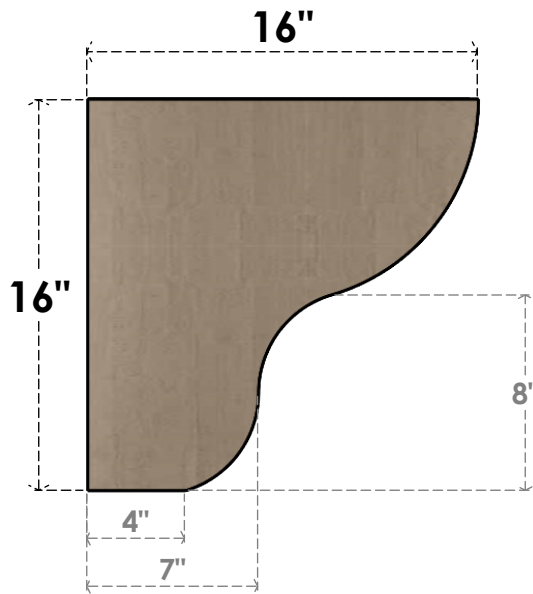

ITEM NUMBER: CORU04X16X16GRNRCPR

4"W X 16"D X 16"H SERIES 1 THIN GREENSBORO ROUGH CEDAR
TIMBERTHANE FAUX WOOD CORBEL, PRIMED

SIDE PROFILE

FRONT PROFILE

ISOMETRIC

EKENA MILLWORK
2300 WEST MAIN ST.
CLARKSVILLE, TX 75426
TOLL FREE: 866-607-0453
WWW.EKENAMILLWORK.COM

NOTES

1. INSTALLATION TO BE COMPLETED IN ACCORDANCE WITH MANUFACTURER'S SPECIFICATIONS.
2. DRAWING MAY NOT BE TO SCALE
3. THIS DRAWING IS INTENDED FOR DESIGN AND PLANNING PURPOSES ONLY.
4. ALL INFORMATION CONTAINED HEREIN WAS CURRENT AT THE TIME OF DEVELOPMENT BUT MUST BE REVIEWED AND APPROVED BY THE PRODUCT MANUFACTURER TO BE CONSIDERED ACCURATE.
5. TIMBERTHANE ARCHITECTURAL PRODUCTS ARE MADE FROM HIGH DENSITY URETHANE AND COME FACTORY PRIMED