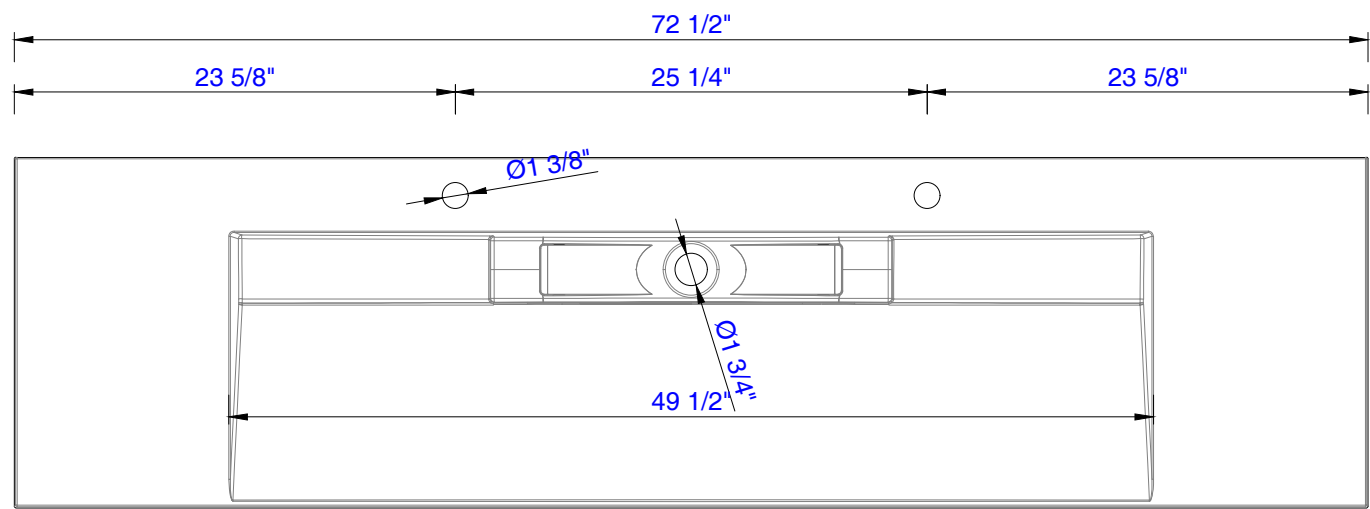

72"D

72" Double Basin  
Two Integrated Rectangular Sinks  
Diagrams with Dimensions  
page 01 of 01

1842mm

1842mm Double Basin  
Two Integrated Rectangular Sinks  
Diagrams with Dimensions  
page 01 of 01