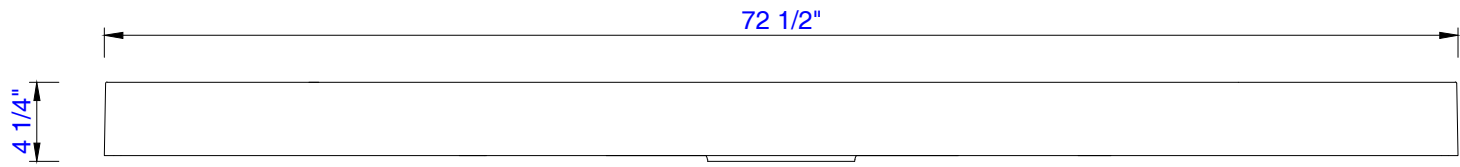

72"D

72" Double Basin  
Two Integrated Rectangular Sinks  
Diagrams with Dimensions  
page 01 of 01

1842mm

1842mm Double Basin  
Two Integrated Rectangular Sinks  
Diagrams with Dimensions  
page 01 of 01