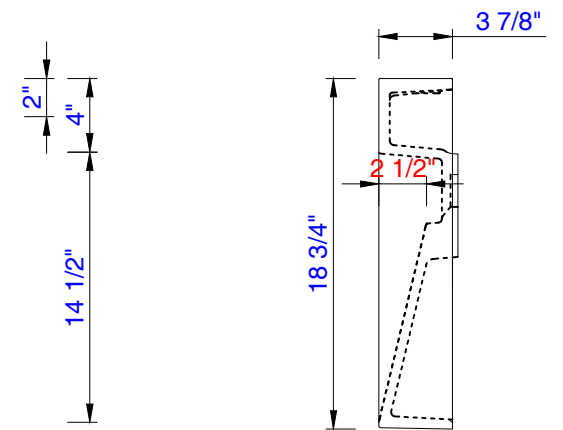

72"D

72" Double Basin  
Two Integrated Rectangular Sinks  
Diagrams with Dimensions  
page 01 of 01

1842mm

1842mm Double Basin  
Two Integrated Rectangular Sinks  
Diagrams with Dimensions  
page 01 of 01