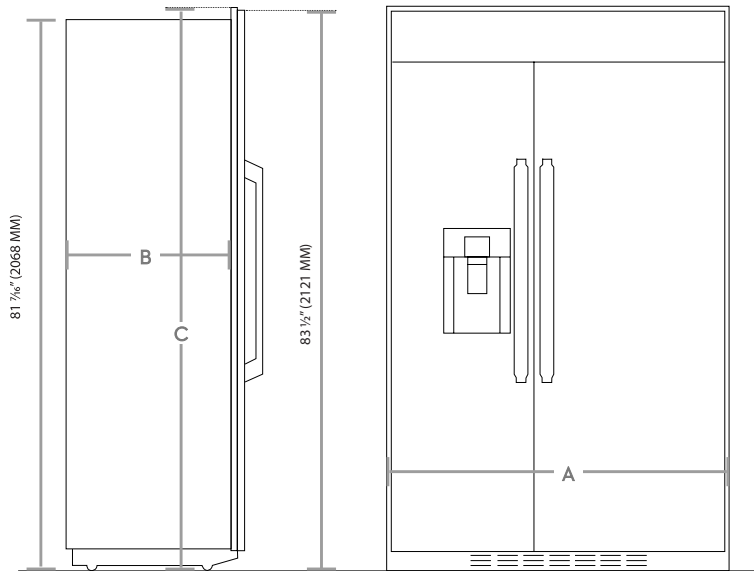

NET WEIGHT (LBS.)	573.2
SHIPPING WEIGHT (LBS.)	641
PRODUCT DIMENSIONS (W X H X D IN INCHES)	42 x 83 ½ x 25 ⅜
STANDARD CUTOUT REQUIRED (W X H X D IN INCHES)	41 ½ x 84 x 24

Technical Details

ELECTRICAL REQUIREMENT	115V, 60 Hz, 15A
-------------------------------	------------------

42-Inch Side-by-Side Refrigerator

Product Dimensions	
A - WIDTH (IN/MM)	42 (1066.8 MM)
B - CHASSIS DEPTH (IN/MM)	24 5/8 (625.5 MM)
C - HEIGHT (IN/MM)	83 1/2 (2121 MM)

Installation Cutout Dimensions	
A - WIDTH (IN/MM)	41 1/2 (1054.1 MM)
B - DEPTH (IN/MM)	24 (609.6 MM)
C - HEIGHT (IN/MM)	84 (2134 MM)