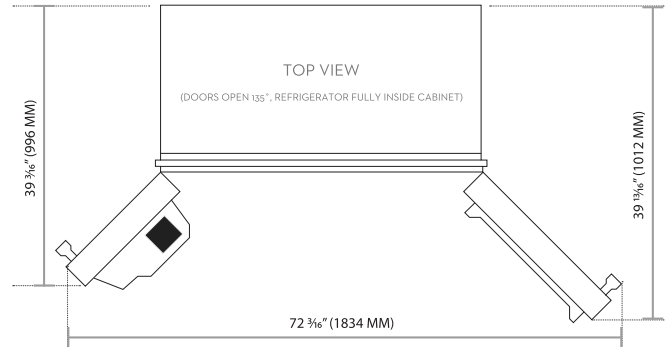

NET WEIGHT (LBS.)	573.2
SHIPPING WEIGHT (LBS.)	641
PRODUCT DIMENSIONS (W X H X D IN INCHES)	42 x 83 ½ x 25 ⅜
STANDARD CUTOUT REQUIRED (W X H X D IN INCHES)	41 ½ x 84 x 24

Technical Details

ELECTRICAL REQUIREMENT	115V, 60 Hz, 15A
-------------------------------	------------------

42-Inch Side-by-Side Refrigerator

Product Dimensions	
A - WIDTH (IN/MM)	42 (1066.8 MM)
B - CHASSIS DEPTH (IN/MM)	24 5/8 (625.5 MM)
C - HEIGHT (IN/MM)	83 1/2 (2121 MM)

Installation Cutout Dimensions	
A - WIDTH (IN/MM)	41 1/2 (1054.1 MM)
B - DEPTH (IN/MM)	24 (609.6 MM)
C - HEIGHT (IN/MM)	84 (2134 MM)