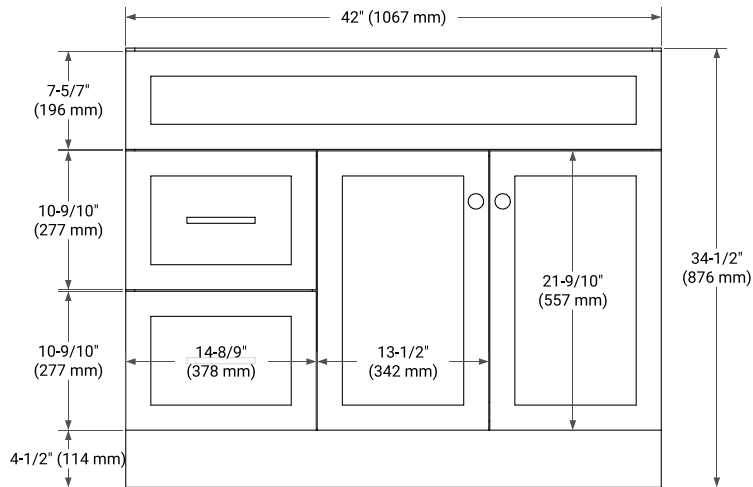

42" RIGHT OFFSET CABINET

BASE CABINET DIMENSIONS

42" W x 21.5" D x 34.5" H

FEATURES

- Solid wood frame & plywood panels
- Dovetail drawers and joints
- Soft closing doors & drawers

HARDWARE FINISHES*

Brushed Nickel   Satin Brass   Matte Black   Polished Chrome

Hardware comes preinstalled with the illustrated option. Other finishes are available on our online store if you prefer a different one.

AVAILABLE COLORS

White   Grey   Midnight Blue   Black

FRONT VIEW

SIDE VIEW

PLAN VIEW