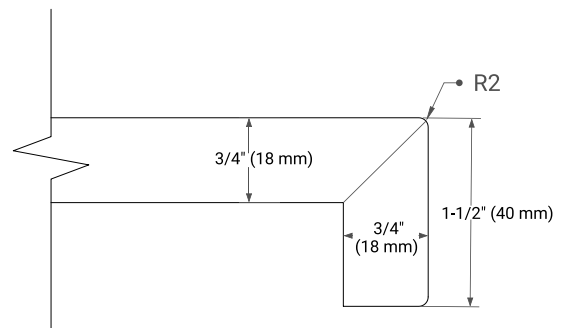

PLAN VIEW

43" RIGHT OVAL SINK COUNTERTOP WITH 1.5 IN. THICKNESS

OVERALL DIMENSIONS

43" W x 22" D x 1.5" H

COUNTERTOP OPTIONS

Carrara Marble

White Quartz

FEATURES

- Solid countertop with mitered edges & seams
- Undermount white oval sink
- Pre-drilled for 8" widespread faucet

INCLUDED

- Countertop
- Matching Backsplash
- Oval Sink

COUNTERTOP PLAN VIEW

EDGE SIDE VIEW

THREE DIMENSIONAL COUNTERTOP VIEW