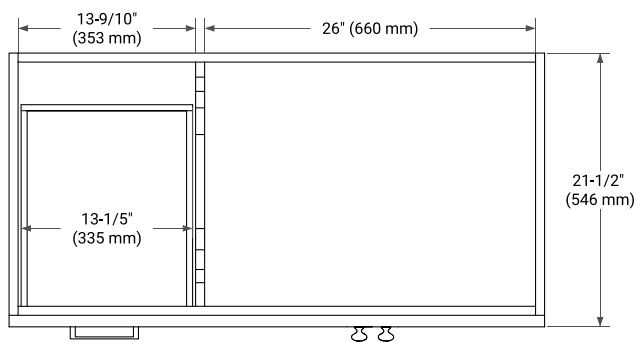

42" RIGHT OFFSET CABINET

BASE CABINET DIMENSIONS

42" W x 21.5" D x 34.5" H

FEATURES

- Solid wood frame & plywood panels
- Dovetail drawers and joints
- Soft closing doors & drawers

HARDWARE FINISHES*

Brushed Nickel Satin Brass Matte Black Polished Chrome

PLAN VIEW

43" RIGHT OVAL SINK COUNTERTOP WITH 1.5 IN. THICKNESS

OVERALL DIMENSIONS

43" W x 22" D x 1.5" H

COUNTERTOP OPTIONS

Carrara Marble

White Quartz

FEATURES

- Solid countertop with mitered edges & seams
- Undermount white oval sink
- Pre-drilled for 8" widespread faucet

INCLUDED

- Countertop
- Matching Backsplash
- Oval Sink

COUNTERTOP PLAN VIEW

EDGE SIDE VIEW

THREE DIMENSIONAL COUNTERTOP VIEW