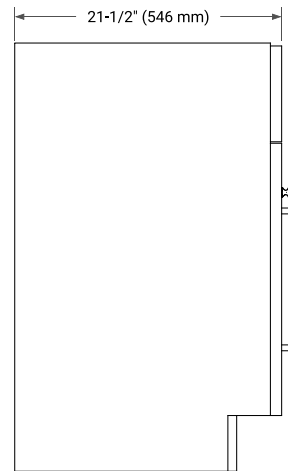

42" RIGHT OFFSET CABINET

BASE CABINET DIMENSIONS

42" W x 21.5" D x 34.5" H

FEATURES

- Solid wood frame & plywood panels
- Dovetail drawers and joints
- Soft closing doors & drawers

HARDWARE FINISHES*

Brushed Nickel Satin Brass Matte Black Polished Chrome

PLAN VIEW

43" RIGHT OVAL SINK COUNTERTOP WITH 1.5 IN. THICKNESS

OVERALL DIMENSIONS

43" W x 22" D x 1.5" H

COUNTERTOP OPTIONS

Carrara Marble

White Quartz

FEATURES

- Solid countertop with mitered edges & seams
- Undermount white oval sink
- Pre-drilled for 8" widespread faucet

INCLUDED

- Countertop
- Matching Backsplash
- Oval Sink

COUNTERTOP PLAN VIEW

EDGE SIDE VIEW

THREE DIMENSIONAL COUNTERTOP VIEW