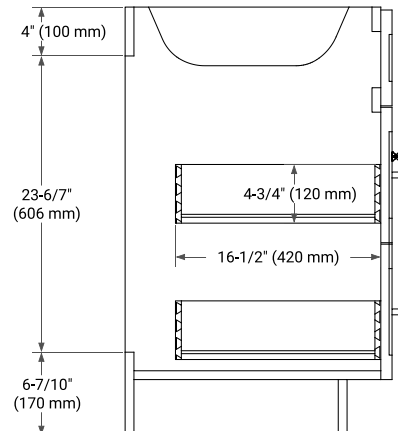

42" RIGHT OFFSET CABINET

BASE CABINET DIMENSIONS

42" W x 21.5" D x 34.5" H

FEATURES

- Solid wood frame & plywood panels
- Dovetail drawers and joints
- Soft closing doors & drawers

HARDWARE FINISHES*

Brushed Nickel Satin Brass Matte Black Polished Chrome

PLAN VIEW

43" RIGHT OVAL SINK COUNTERTOP WITH 1.5 IN. THICKNESS

OVERALL DIMENSIONS

43" W x 22" D x 1.5" H

COUNTERTOP OPTIONS

Carrara Marble

White Quartz

FEATURES

- Solid countertop with mitered edges & seams
- Undermount white oval sink
- Pre-drilled for 8" widespread faucet

INCLUDED

- Countertop
- Matching Backsplash
- Oval Sink

COUNTERTOP PLAN VIEW

EDGE SIDE VIEW

THREE DIMENSIONAL COUNTERTOP VIEW