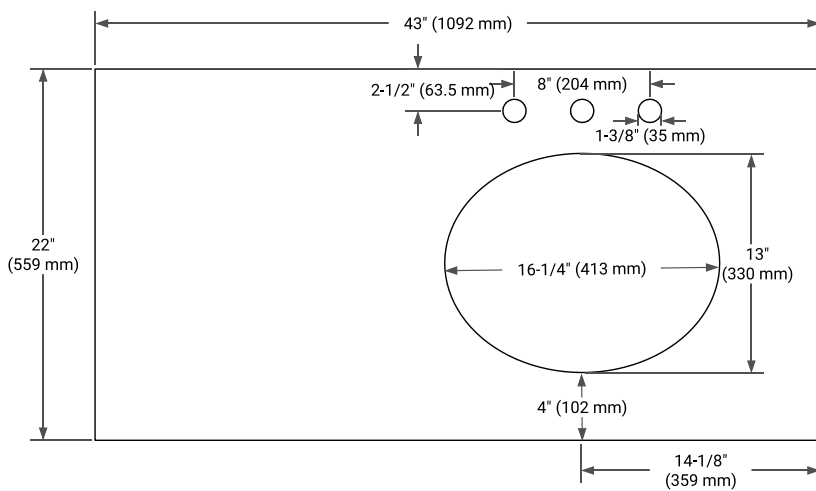

42" RIGHT OFFSET CABINET

BASE CABINET DIMENSIONS

42" W x 21.5" D x 34.5" H

FEATURES

- Solid wood frame & plywood panels
- Dovetail drawers and joints
- Soft closing doors & drawers

HARDWARE FINISHES*

Brushed Nickel Satin Brass Matte Black Polished Chrome

PLAN VIEW

43" RIGHT OVAL SINK COUNTERTOP WITH 1.5 IN. THICKNESS

OVERALL DIMENSIONS

43" W x 22" D x 1.5" H

COUNTERTOP OPTIONS

Carrara Marble

White Quartz

FEATURES

- Solid countertop with mitered edges & seams
- Undermount white oval sink
- Pre-drilled for 8" widespread faucet

INCLUDED

- Countertop
- Matching Backsplash
- Oval Sink

COUNTERTOP PLAN VIEW

EDGE SIDE VIEW

THREE DIMENSIONAL COUNTERTOP VIEW