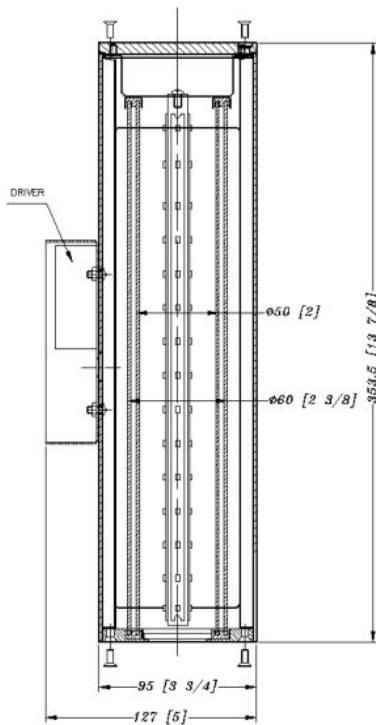

LED Wall Sconce Lights

LIGHT SPECIFICATIONS LED OUTDOOR WALL SCNCE SPECIFICATIONS

•WATTS	12W
•LUMENS	680LM
•COLOR TEMPERATURE	4000K
•CRI	RA>80
•VOLTAGE	120V DIMMABLE
•IP RATED	ETL WET LOCATION
•OPERATING TEMPRATURE	-20~45°C
•MATERIAL	ALUMINUM+ACRYLIC+GLASS
•FINISH	MATTE BLACK
•MOUNTING	WALL MOUNTING
•SHADE SHAPE	CYLINDER
•SHADE MATERIAL	ACRYLIC+GLASS
•SHADE COLOR	WHITE ACRYLIC+CLEAR GLASS
•WARRANTY	5-YEAR LIMITED
•FIXTURE SIZE	4-3/4"x 13-7/8"x5"
• CASE QUANTITY	4 PACK
• INNER CARTON SIZE	17.5x16.5x36cm
• NET WEIGHT	1.72KG
• GROSS WEIGHT	1.94KG
• MASTER CARTON SIZE	36x34.5x41.5cm
• NET WEIGHT	6.79KG
• GROSS WEIGHT	8.48KG

LIGHT SPECIFICATIONS LED OUTDOOR WALL SCNCE SPECIFICATIONS

•WATTS	12W
•LUMENS	680LM
•COLOR TEMPERATURE	5000K
•CRI	RA>80
•VOLTAGE	120V DIMMABLE
•IP RATED	ETL WET LOCATION
•OPERATING TEMPRATURE	-20~45°C
•MATERIAL	ALUMINUM+ACRYLIC+GLASS
•FINISH	MATTE BLACK
•MOUNTING	WALL MOUNTING
•SHADE SHAPE	CYLINDER
•SHADE MATERIAL	ACRYLIC+GLASS
•SHADE COLOR	WHITE ACRYLIC+CLEAR GLASS
•WARRANTY	5-YEAR LIMITED
•FIXTURE SIZE	4-3/4"x 13-7/8"x5"
• CASE QUANTITY	4 PACK
• INNER CARTON SIZE	17.5x16.5x36cm
• NET WEIGHT	1.72KG
• GROSS WEIGHT	1.94KG
• MASTER CARTON SIZE	36x34.5x41.5cm
• NET WEIGHT	6.79KG
• GROSS WEIGHT	8.48KG