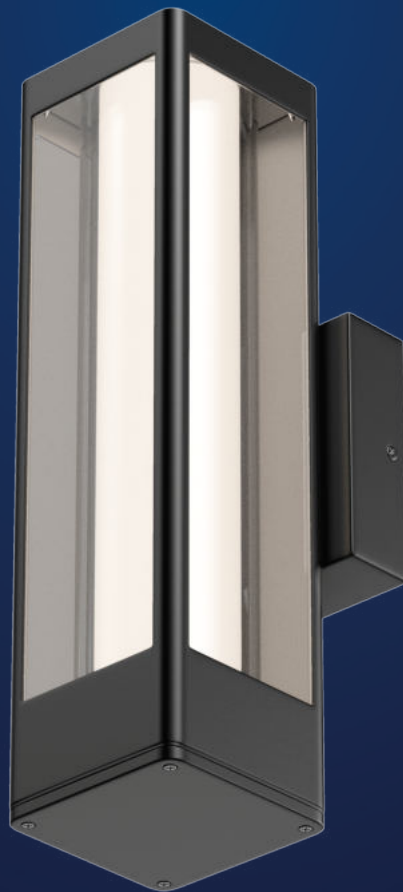

LED Wall Sconce Lights

LIGHT SPECIFICATIONS LED OUTDOOR WALL SCNCE SPECIFICATIONS

•WATTS	12W
•LUMENS	680LM
•COLOR TEMPERATURE	4000K
•CRI	RA>80
•VOLTAGE	120V DIMMABLE
•IP RATED	ETL WET LOCATION
•OPERATING TEMPRATURE	-20~45°C
•MATERIAL	ALUMINUM+ACRYLIC+GLASS
•FINISH	MATTE BLACK
•MOUNTING	WALL MOUNTING
•SHADE SHAPE	CYLINDER
•SHADE MATERIAL	ACRYLIC+GLASS
•SHADE COLOR	WHITE ACRYLIC+CLEAR GLASS
•WARRANTY	5-YEAR LIMITED
•FIXTURE SIZE	4-3/4"x 13-7/8"x5"
• CASE QUANTITY	4 PACK
• INNER CARTON SIZE	17.5x16.5x36cm
• NET WEIGHT	1.72KG
• GROSS WEIGHT	1.94KG
• MASTER CARTON SIZE	36x34.5x41.5cm
• NET WEIGHT	6.79KG
• GROSS WEIGHT	8.48KG

LIGHT SPECIFICATIONS LED OUTDOOR WALL SCNCE SPECIFICATIONS

•WATTS	12W
•LUMENS	680LM
•COLOR TEMPERATURE	5000K
•CRI	RA>80
•VOLTAGE	120V DIMMABLE
•IP RATED	ETL WET LOCATION
•OPERATING TEMPRATURE	-20~45°C
•MATERIAL	ALUMINUM+ACRYLIC+GLASS
•FINISH	MATTE BLACK
•MOUNTING	WALL MOUNTING
•SHADE SHAPE	CYLINDER
•SHADE MATERIAL	ACRYLIC+GLASS
•SHADE COLOR	WHITE ACRYLIC+CLEAR GLASS
•WARRANTY	5-YEAR LIMITED
•FIXTURE SIZE	4-3/4"x 13-7/8"x5"
• CASE QUANTITY	4 PACK
• INNER CARTON SIZE	17.5x16.5x36cm
• NET WEIGHT	1.72KG
• GROSS WEIGHT	1.94KG
• MASTER CARTON SIZE	36x34.5x41.5cm
• NET WEIGHT	6.79KG
• GROSS WEIGHT	8.48KG