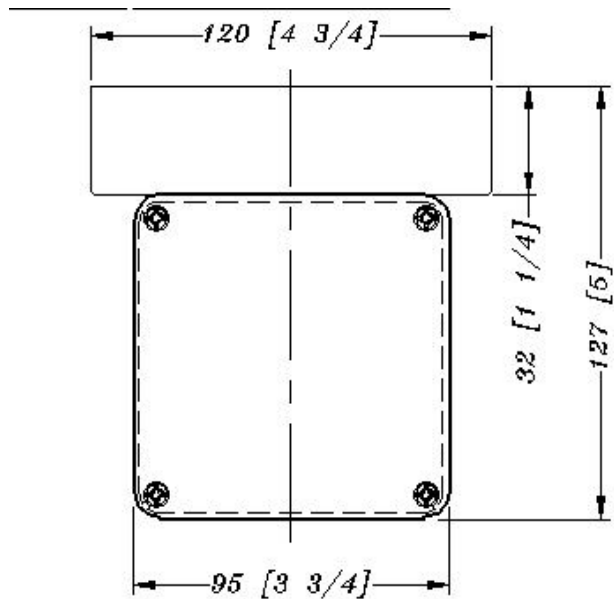

LED Wall Sconce Lights

LIGHT SPECIFICATIONS LED OUTDOOR WALL SCNCE SPECIFICATIONS

•WATTS	12W
•LUMENS	680LM
•COLOR TEMPERATURE	4000K
•CRI	RA>80
•VOLTAGE	120V DIMMABLE
•IP RATED	ETL WET LOCATION
•OPERATING TEMPRATURE	-20~45°C
•MATERIAL	ALUMINUM+ACRYLIC+GLASS
•FINISH	MATTE BLACK
•MOUNTING	WALL MOUNTING
•SHADE SHAPE	CYLINDER
•SHADE MATERIAL	ACRYLIC+GLASS
•SHADE COLOR	WHITE ACRYLIC+CLEAR GLASS
•WARRANTY	5-YEAR LIMITED
•FIXTURE SIZE	4-3/4"x 13-7/8"x5"
• CASE QUANTITY	4 PACK
• INNER CARTON SIZE	17.5x16.5x36cm
• NET WEIGHT	1.72KG
• GROSS WEIGHT	1.94KG
• MASTER CARTON SIZE	36x34.5x41.5cm
• NET WEIGHT	6.79KG
• GROSS WEIGHT	8.48KG

LIGHT SPECIFICATIONS LED OUTDOOR WALL SCNCE SPECIFICATIONS

•WATTS	12W
•LUMENS	680LM
•COLOR TEMPERATURE	5000K
•CRI	RA>80
•VOLTAGE	120V DIMMABLE
•IP RATED	ETL WET LOCATION
•OPERATING TEMPRATURE	-20~45°C
•MATERIAL	ALUMINUM+ACRYLIC+GLASS
•FINISH	MATTE BLACK
•MOUNTING	WALL MOUNTING
•SHADE SHAPE	CYLINDER
•SHADE MATERIAL	ACRYLIC+GLASS
•SHADE COLOR	WHITE ACRYLIC+CLEAR GLASS
•WARRANTY	5-YEAR LIMITED
•FIXTURE SIZE	4-3/4"x 13-7/8"x5"
• CASE QUANTITY	4 PACK
• INNER CARTON SIZE	17.5x16.5x36cm
• NET WEIGHT	1.72KG
• GROSS WEIGHT	1.94KG
• MASTER CARTON SIZE	36x34.5x41.5cm
• NET WEIGHT	6.79KG
• GROSS WEIGHT	8.48KG