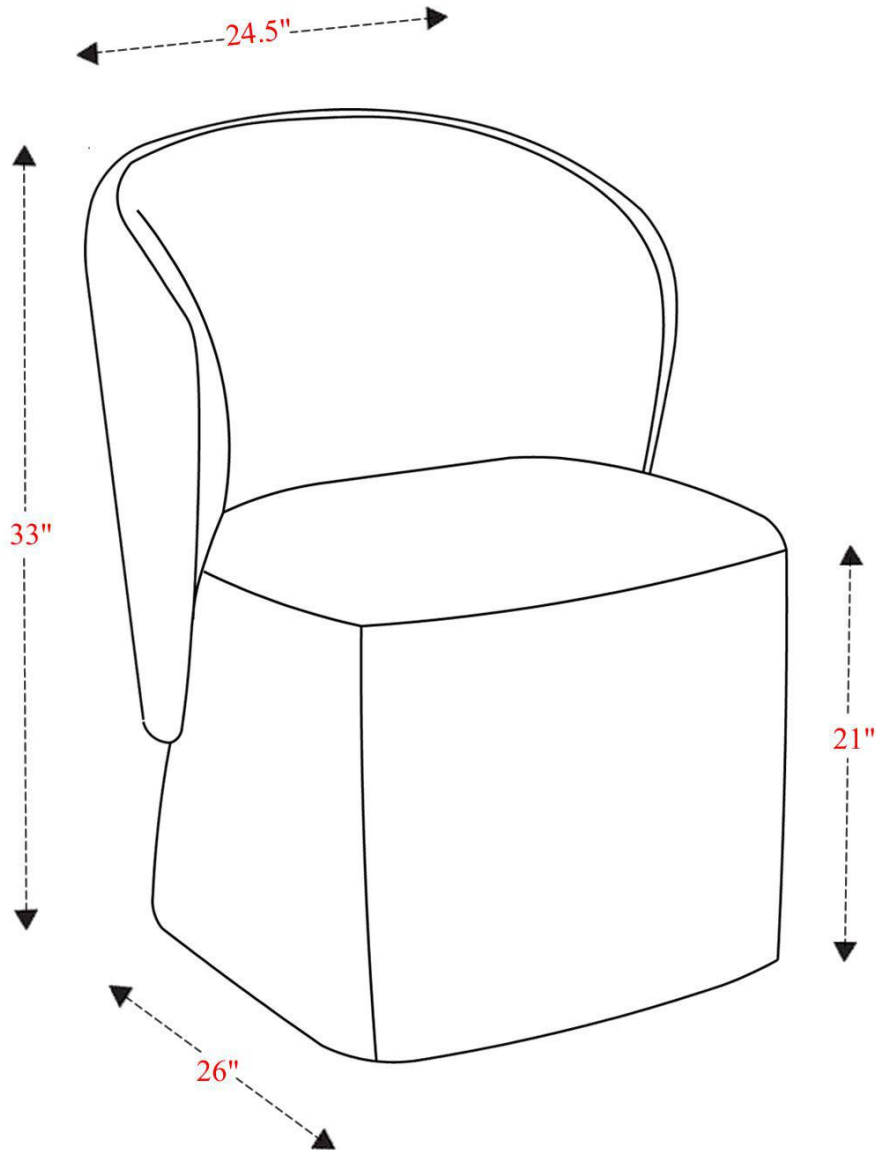

Bongo Dining Chair

Overall Dimensions	24.5" x 24" x 39.5"
Overall Width	24.5"
Overall Depth	26"
Overall Height	33"
Overall Weight	13.95 lbs
Back Width	--
Back Depth	19"
Back Height	15.5"
Seat Width	22"
Seat Depth	19"
Seat Height	21"

Carton Dimensions: 38"W x 25.5"D x 42"H