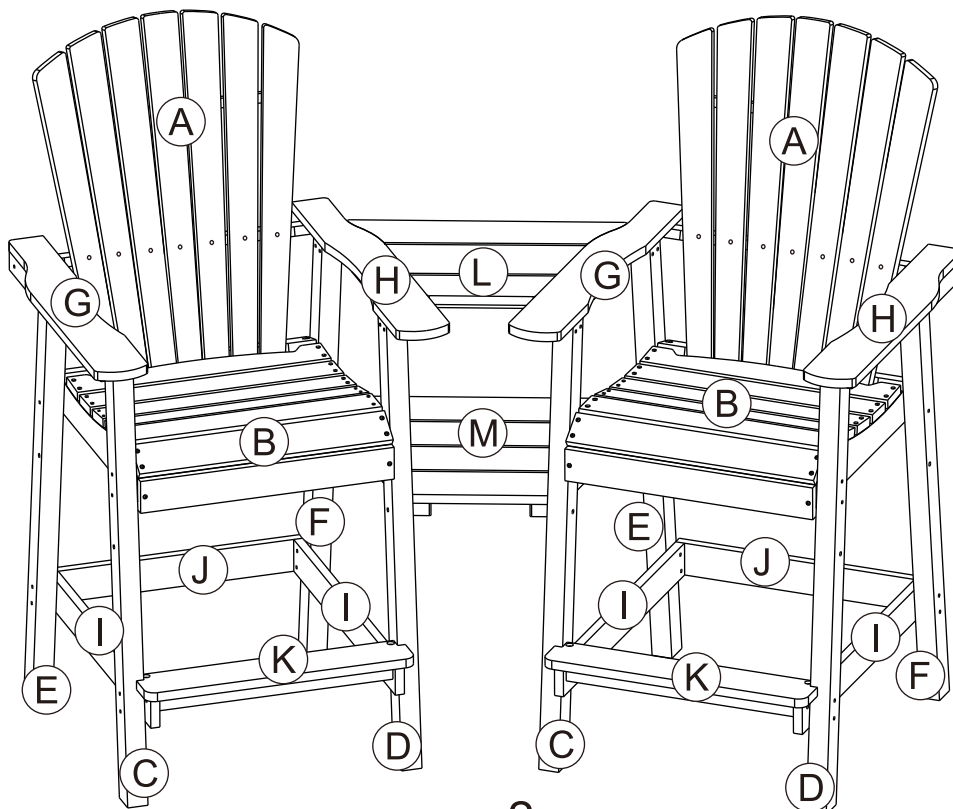

A		2pcs
B		2pcs
C		2pcs
D		2pcs
E		2pcs
F		2pcs
G		2pcs
H		2pcs
I		4pcs
J		2pcs
K		2pcs
L		1pc
M		1pc

1	 M6x75mm	16pcs
2	 M6x70mm	28pcs
3	 M6x60mm	4pcs
4	 M6x30mm	4pcs
5	 M6.3x50mm	4pcs
6	 M6.3x40mm	16pcs
7	 M6	44pcs
8		2pc
9		2pc
10		1pc
11		1pc