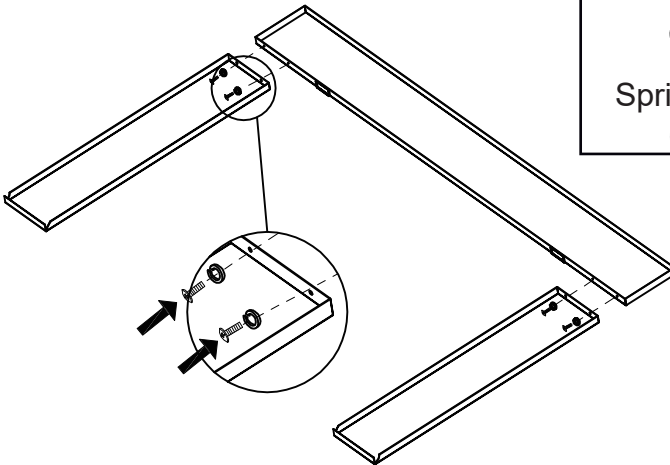

## 2.PARTS LIST

A.

Top Panel(1PC)

B.

Right Panel(1PC)

C.

Left Panel(1PC)

D.

### STEP 1

Use four screws to secure the top panel to the left and right side panels.

M4\*8 X 4 pcs

Spring Washer  
(4pcs)

## STEP 2

Load the assembled Trim from the top and attach the magnet to the top of the Fireplace.