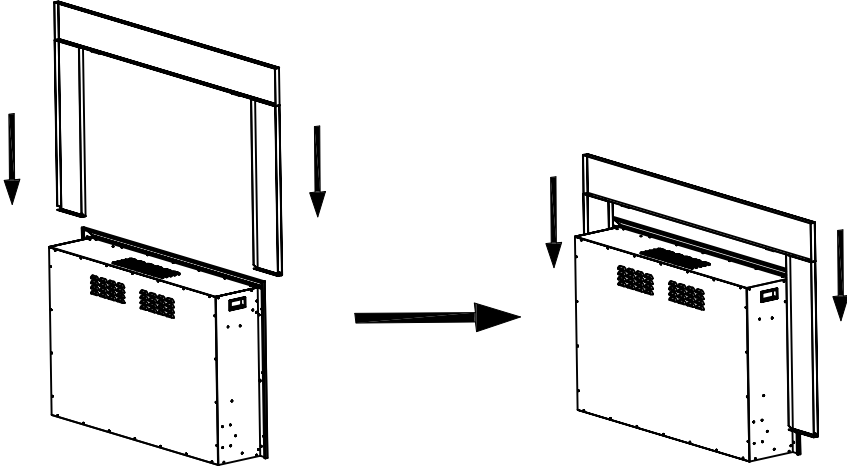

### STEP 1

Use four screws to secure the top panel to the left and right side panels.

M4\*8 X 4 pcs

Spring Washer  
(4pcs)

## STEP 2

Load the assembled Trim from the top and attach the magnet to the top of the Fireplace.