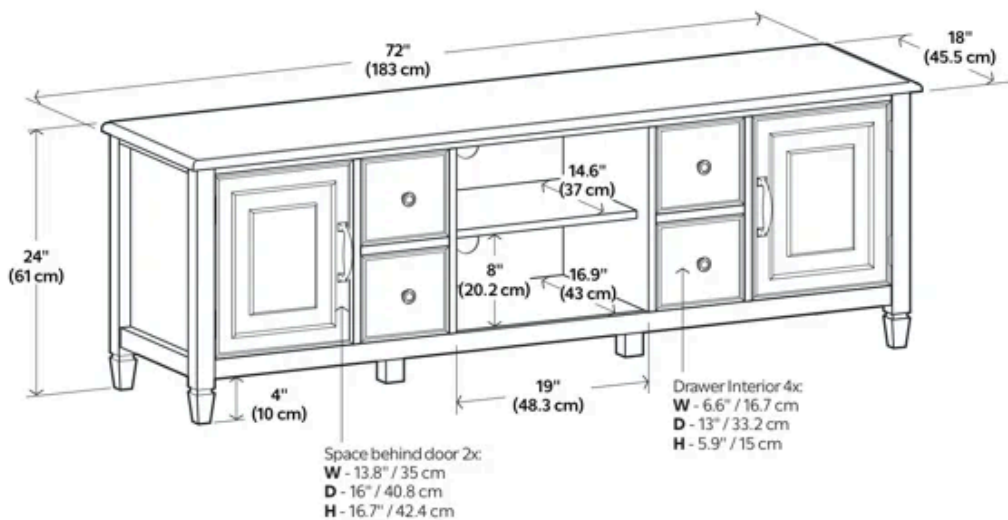

Connaught 72 inch Wide TV Stand

Net weight: 99.2 lbs / 45 Kgs