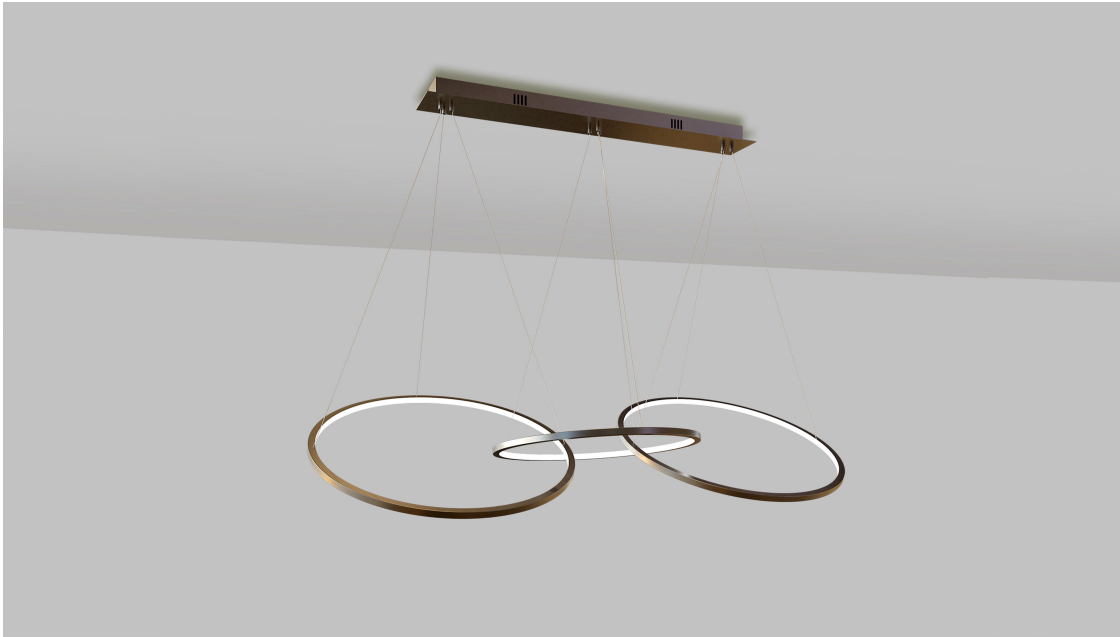

birot™

Hoop L3 Dark Matt

Birot Collection
item COL-107-3-HM

Description

Application: Suspended
Installation: Surface mounted
Material: Stainless steel
Adjustable maximum drop height: 157.5 in
Light Source LED
Power consumption: 44W
Color temperature: 3000K
Lumen Flux: 4620lm
Dimmable: Yes
IP 20

Available Finishes
C · RC · G · DM · DR