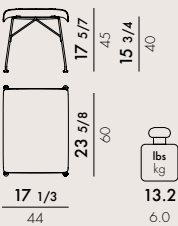

SHELL

Curved 3D wood

SEAT

Curved 3D wood with leather seat upholstery

FRAME

Chrome-plated or painted steel