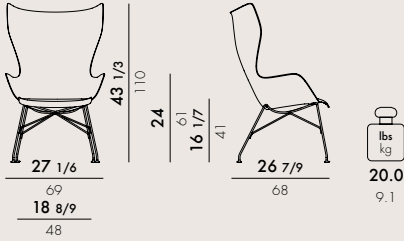

K/WOOD, S/WOOD 2019

Design Philippe Starck

4917

Slatted Ash leather seat upholstery

UNIT PRICE **3,030.00** \$

4920

Slatted Ash leather upholstery

UNIT PRICE **1,100.00** \$

SHELL

Curved 3D wood

SEAT

Curved 3D wood with leather seat upholstery

FRAME

Chrome-plated or painted steel

Slatted Ash

Product made of FSC™ certified wood

discover Smart Wood Collection

The mark of responsible forestry

★ ISP available

4917	1	30.2/13.7	0.57	70X70X115	27 ⁵ / ₉ X27 ⁵ / ₉ X45 ² / ₇
4920	1	17.2/7.8	0.135	53X53X61	20 ⁶ / ₇ X20 ⁶ / ₇ X24

	level achieved	
	armchair	ottoman
EN 1022:2005	Comp.	Comp.
EN 16139:2013+AC2013	Comp.	Comp.
EN 1728:2012+AC2013		
6.4	L2	L2
6.5	L2	L2
6.10	L2	-
6.11	L2	-
6.15	L2	L2
6.16	-	L2
6.17	L2	L2
6.18	L2	L2
6.20	L2	-
6.24	L2	L2
6.25	L2	L2
6.26	L2	-