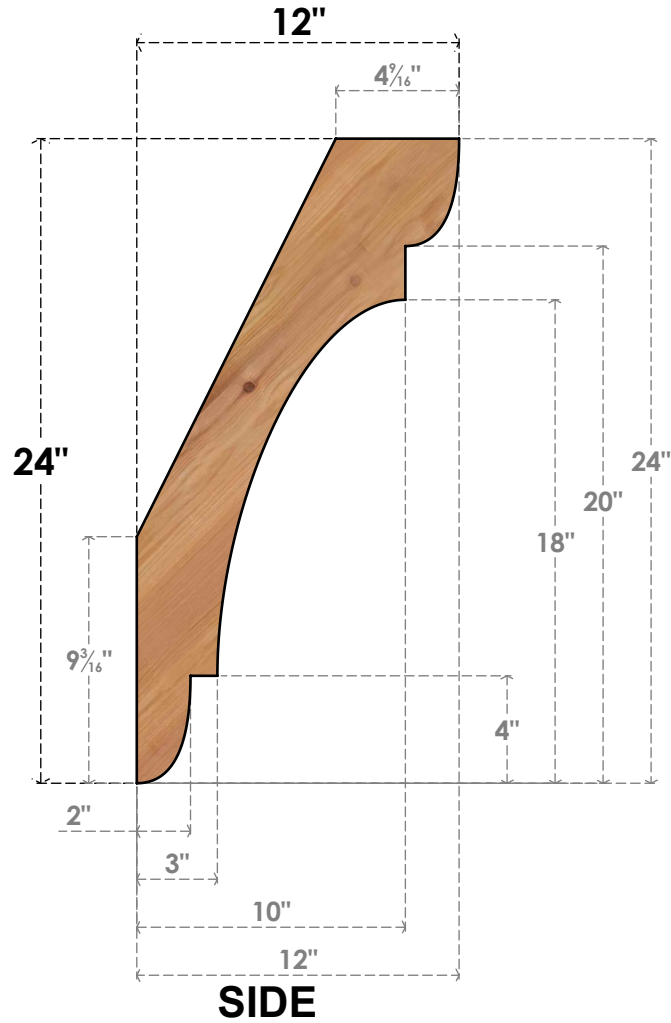

BRC06X12X24OLY00SWR

5 1/2"W X 12"D X 24"H OLYMPIC SMOOTH BRACE, WESTERN RED CEDAR

EKENA MILLWORK
 2300 WEST MAIN ST.
 CLARKSVILLE, TX 75426
 TOLL FREE: 866-607-0453
 WWW.EKENAMILLWORK.COM

NOTES

1. INSTALLATION TO BE COMPLETED IN ACCORDANCE WITH MANUFACTURER'S SPECIFICATIONS.
2. DRAWING MAY NOT BE TO SCALE
3. THIS DRAWING IS INTENDED FOR DESIGN AND PLANNING PURPOSES ONLY.
4. ALL INFORMATION CONTAINED HEREIN WAS CURRENT AT THE TIME OF DEVELOPMENT BUT MUST BE REVIEWED AND APPROVED BY THE PRODUCT MANUFACTURER TO BE CONSIDERED ACCURATE.
5. PRODUCTS ARE NOT KILN DRIED. THIS ITEM IS UNIQUE AND WILL CONTAIN THE NATURAL VARIATIONS THAT THE WOOD SPECIES OFFERS. THIS MAY RESULT IN VARIATIONS UP TO 1/4"