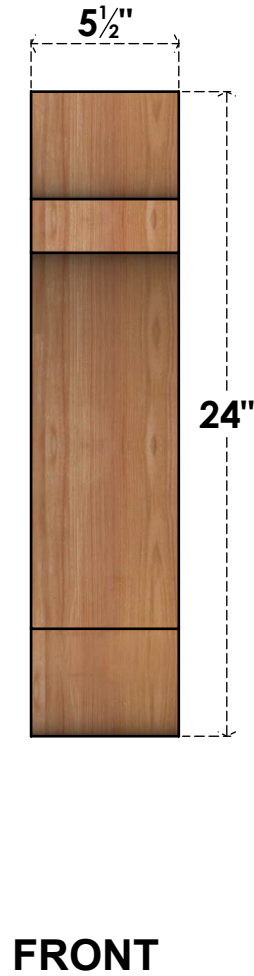

BRC06X12X24OLY00SWR

5 1/2"W X 12"D X 24"H OLYMPIC SMOOTH BRACE, WESTERN RED CEDAR

EKENA MILLWORK
 2300 WEST MAIN ST.
 CLARKSVILLE, TX 75426
 TOLL FREE: 866-607-0453
 WWW.EKENAMILLWORK.COM

NOTES

1. INSTALLATION TO BE COMPLETED IN ACCORDANCE WITH MANUFACTURER'S SPECIFICATIONS.
2. DRAWING MAY NOT BE TO SCALE
3. THIS DRAWING IS INTENDED FOR DESIGN AND PLANNING PURPOSES ONLY.
4. ALL INFORMATION CONTAINED HEREIN WAS CURRENT AT THE TIME OF DEVELOPMENT BUT MUST BE REVIEWED AND APPROVED BY THE PRODUCT MANUFACTURER TO BE CONSIDERED ACCURATE.
5. PRODUCTS ARE NOT KILN DRIED. THIS ITEM IS UNIQUE AND WILL CONTAIN THE NATURAL VARIATIONS THAT THE WOOD SPECIES OFFERS. THIS MAY RESULT IN VARIATIONS UP TO 1/4"