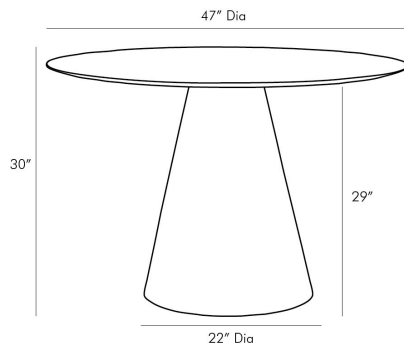

ARTERIOS

THEODORE DINING TABLE

6855

H: 30 IN, Dia: 47.00 IN

Sandlasted Ebony

Contract Recommendations: Tempered Glass

Traditional design and mixed materials compose the clean-lined silhouette of our Theodore Dining Table. A round, gray solid marble top is fashioned to a tapered wood base that has been sandblasted in an ebony finish. The beveled edge of the marble top adds depth and dimension, while the dark stain of the finish accentuates the wood's natural textures. The natural composition and its height makes it a modern dining table. For a smaller version, see our Theodore Side Table (6852).Marble may

APPEARANCE

| | |
|------------------|--------------|
| Material | Marble, Wood |
| Finish | Gray Nimbus |
| Finish Will Vary | true |
| Top Coat/Sealant | false |

SHIPPING

| | |
|-----------------------|------------------------------|
| Shipping Requirements | TruckShip |
| Product Weight | 180 LBS |
| Gross Weight 1 | 40.8 LBS |
| Gross Weight 2 | 166.5 LBS |
| Shipping Box 1 | H: 32 IN, L: 26 IN, W: 26 IN |
| Shipping Box 2 | H: 53 IN, L: 53 IN, W: 6 IN |