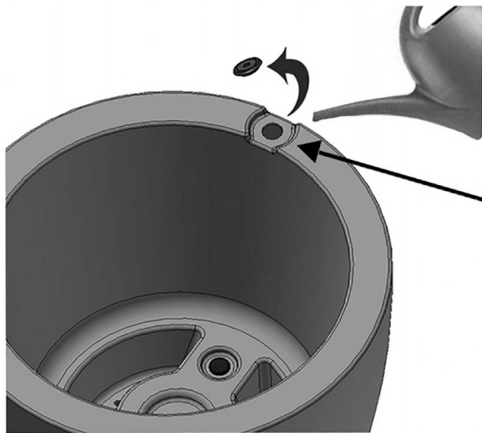

# designer planter

Polyresin Planter  
UV Protected  
Shock Resistant  
All Weather Material

- Built-in water reservoir and overflow drainage hole.
- Avoid using garden soil or top soil for container planting, it's often too dense and restricts air circulation. A potting mix is strongly recommended and will ensure better plant growth.
- Rinse clean with a garden hose; for a deeper clean, use a power washer.
- **15-year** warranty residential use, **5-year** warranty commercial use.

Remove fill port plug for direct access to the water reservoir.

**WARNING**  
Children can fall into planter and drown.  
Keep children away from planter with even a small amount of liquid.