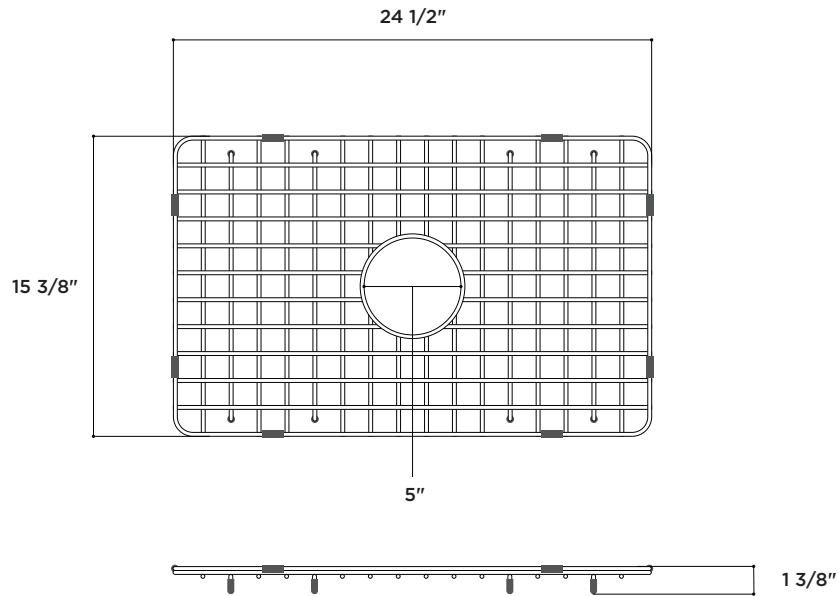

Stainless Steel Sink Grid SSG-LTW2718

compatible with Latoscana LTW2718 27" Fireclay Sink

FEATURES

- stainless steel
- 5" drain opening

DIMENSIONS

| size | width | length | height | sink width |
|--|----------------|----------------|---------------|------------|
| SSG-LTW2718 | 24 1/2" | 15 3/8" | 1 3/8" | 27" |
| <i>also available in sizes compatible with 30" and 36" sinks</i> | | | | |