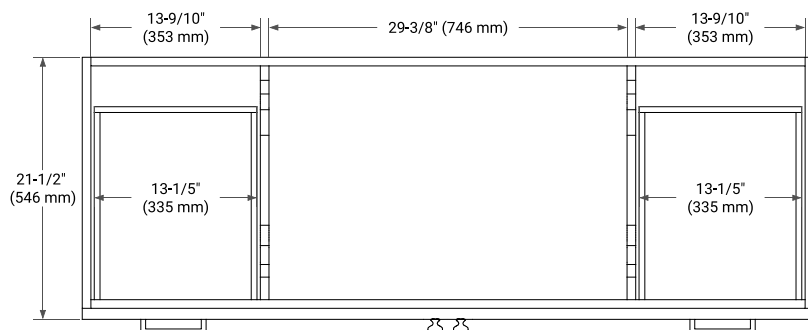

60" SINGLE SINK BASE CABINET

BASE CABINET DIMENSIONS

60" W x 21.5" D x 34.5" H

FEATURES

- Solid wood frame & plywood panels
- Dovetail drawers and joints
- Soft closing doors & drawers

HARDWARE FINISHES*

Brushed Nickel   Satin Brass   Matte Black   Polished Chrome

Hardware comes preinstalled with the illustrated option. Other finishes are available on our online store if you prefer a different one.

AVAILABLE COLORS

White   Grey   Midnight Blue   Black

FRONT VIEW

SIDE VIEW

PLAN VIEW