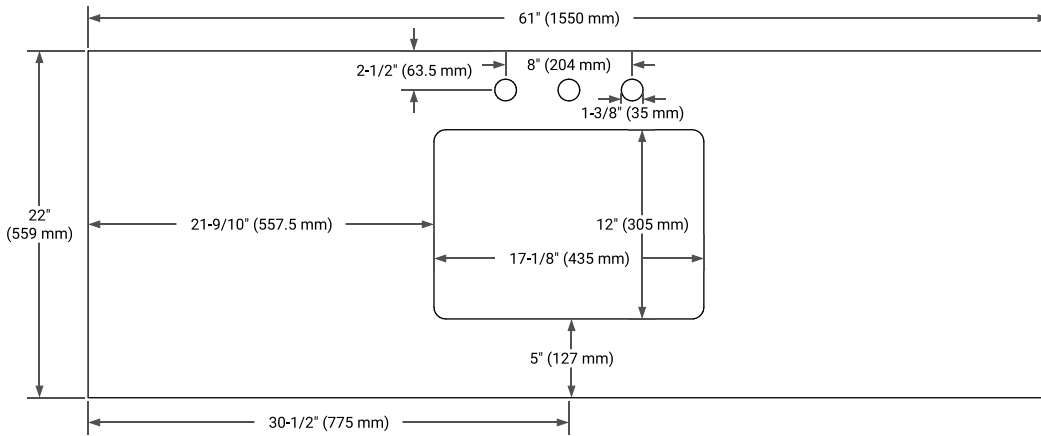

61" SINGLE RECTANGLE SINK COUNTERTOP WITH 0.75 IN. THICKNESS

OVERALL DIMENSIONS

61" W x 22" D x 0.75" H

COUNTERTOP OPTIONS

FEATURES

- Solid countertop with mitered edges & seams
- Undermount white rectangular sink
- Pre-drilled for 8" widespread faucet

INCLUDED

- Countertop
- Matching Backsplash
- Rectangle Sink

COUNTERTOP PLAN VIEW