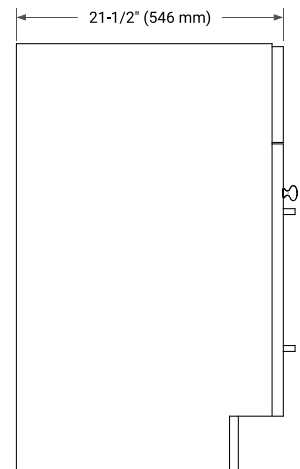

60" SINGLE SINK BASE CABINET

BASE CABINET DIMENSIONS

60" W x 21.5" D x 34.5" H

FEATURES

- Solid wood frame & plywood panels
- Dovetail drawers and joints
- Soft closing doors & drawers

HARDWARE FINISHES*

Brushed Nickel   Satin Brass   Matte Black   Polished Chrome

Hardware comes preinstalled with the illustrated option. Other finishes are available on our online store if you prefer a different one.

AVAILABLE COLORS

White   Grey   Midnight Blue   Black

FRONT VIEW

SIDE VIEW

PLAN VIEW