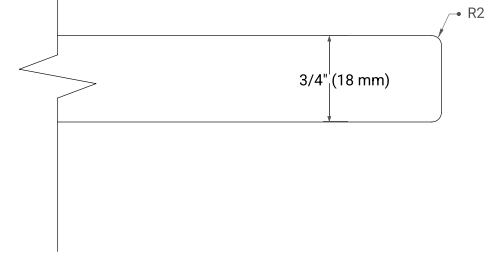

EDGE SIDE VIEW