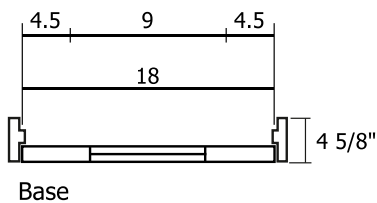

Prehung Door (Double Panel)

SKU# RID-22-80-2W-ORB-LH

Single Prehung Door

SKU Name	RID-22-80-2W-ORB-LH
Style	Double Panel
Material	Composite Wood
Height	80 inches (6/8)
Width	22 inches (1/10)
Thickness	1.375 inches
Framing Type	Prehung
Hinge Color/Finish	Oil Rubbed Bronze
Rough Opening Height	82 inches
Rough Opening Width	24.25 inches