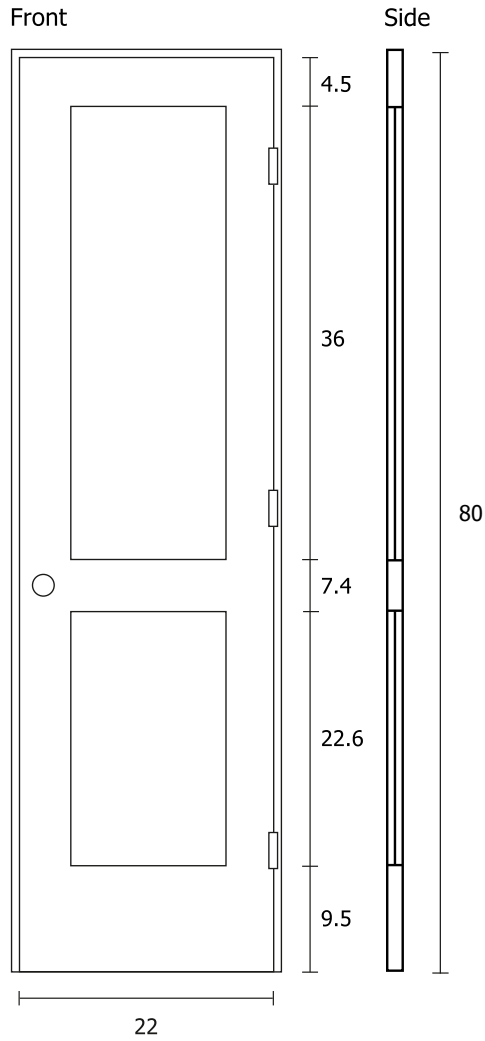

Prehung Door (Double Panel)

SKU# RID-22-80-2W-ORB-LH

Single Prehung Door

SKU Name	RID-22-80-2W-ORB-LH
Style	Double Panel
Material	Composite Wood
Height	80 inches (6/8)
Width	22 inches (1/10)
Thickness	1.375 inches
Framing Type	Prehung
Hinge Color/Finish	Oil Rubbed Bronze
Rough Opening Height	82 inches
Rough Opening Width	24.25 inches