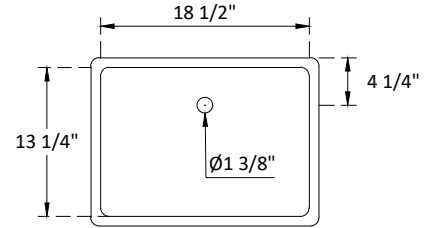

SPECIFICATIONS

Handle:
Overall length : 7"(179mm)
center to center : 6 1/4"(160mm)