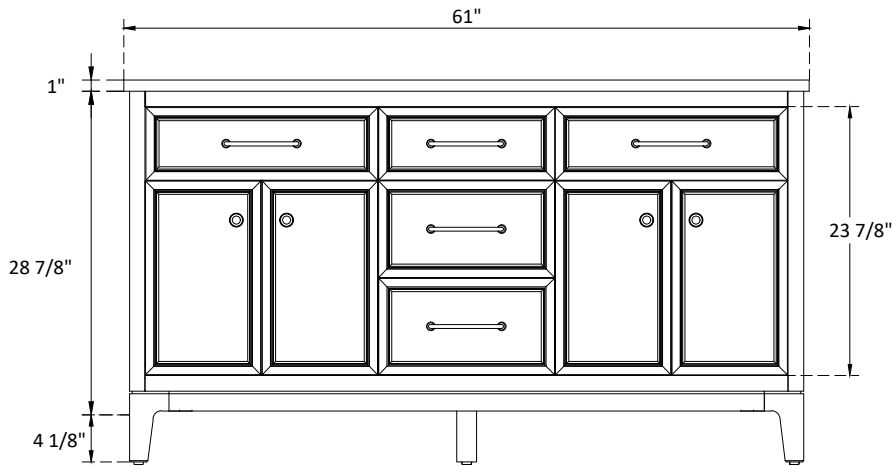

SPECIFICATIONS

Handle:
Overall length : 7"(179mm)
center to center : 6 1/4"(160mm)