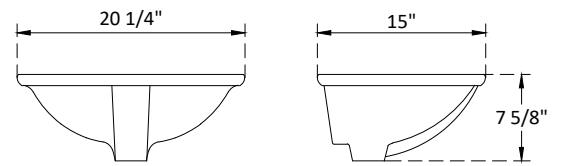

SPECIFICATIONS

Handle:
Overall length : 7"(179mm)
center to center : 6 1/4"(160mm)