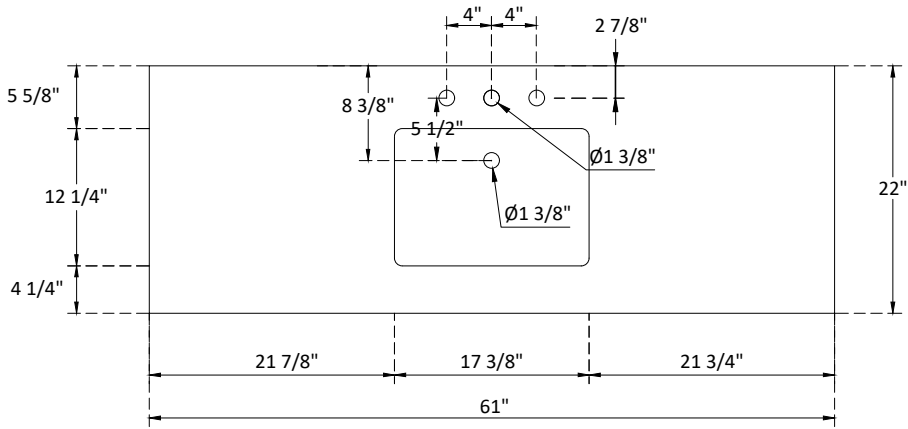

SPECIFICATIONS

Handle:
Overall length : 7"(179mm)
center to center : 6 1/4"(160mm)