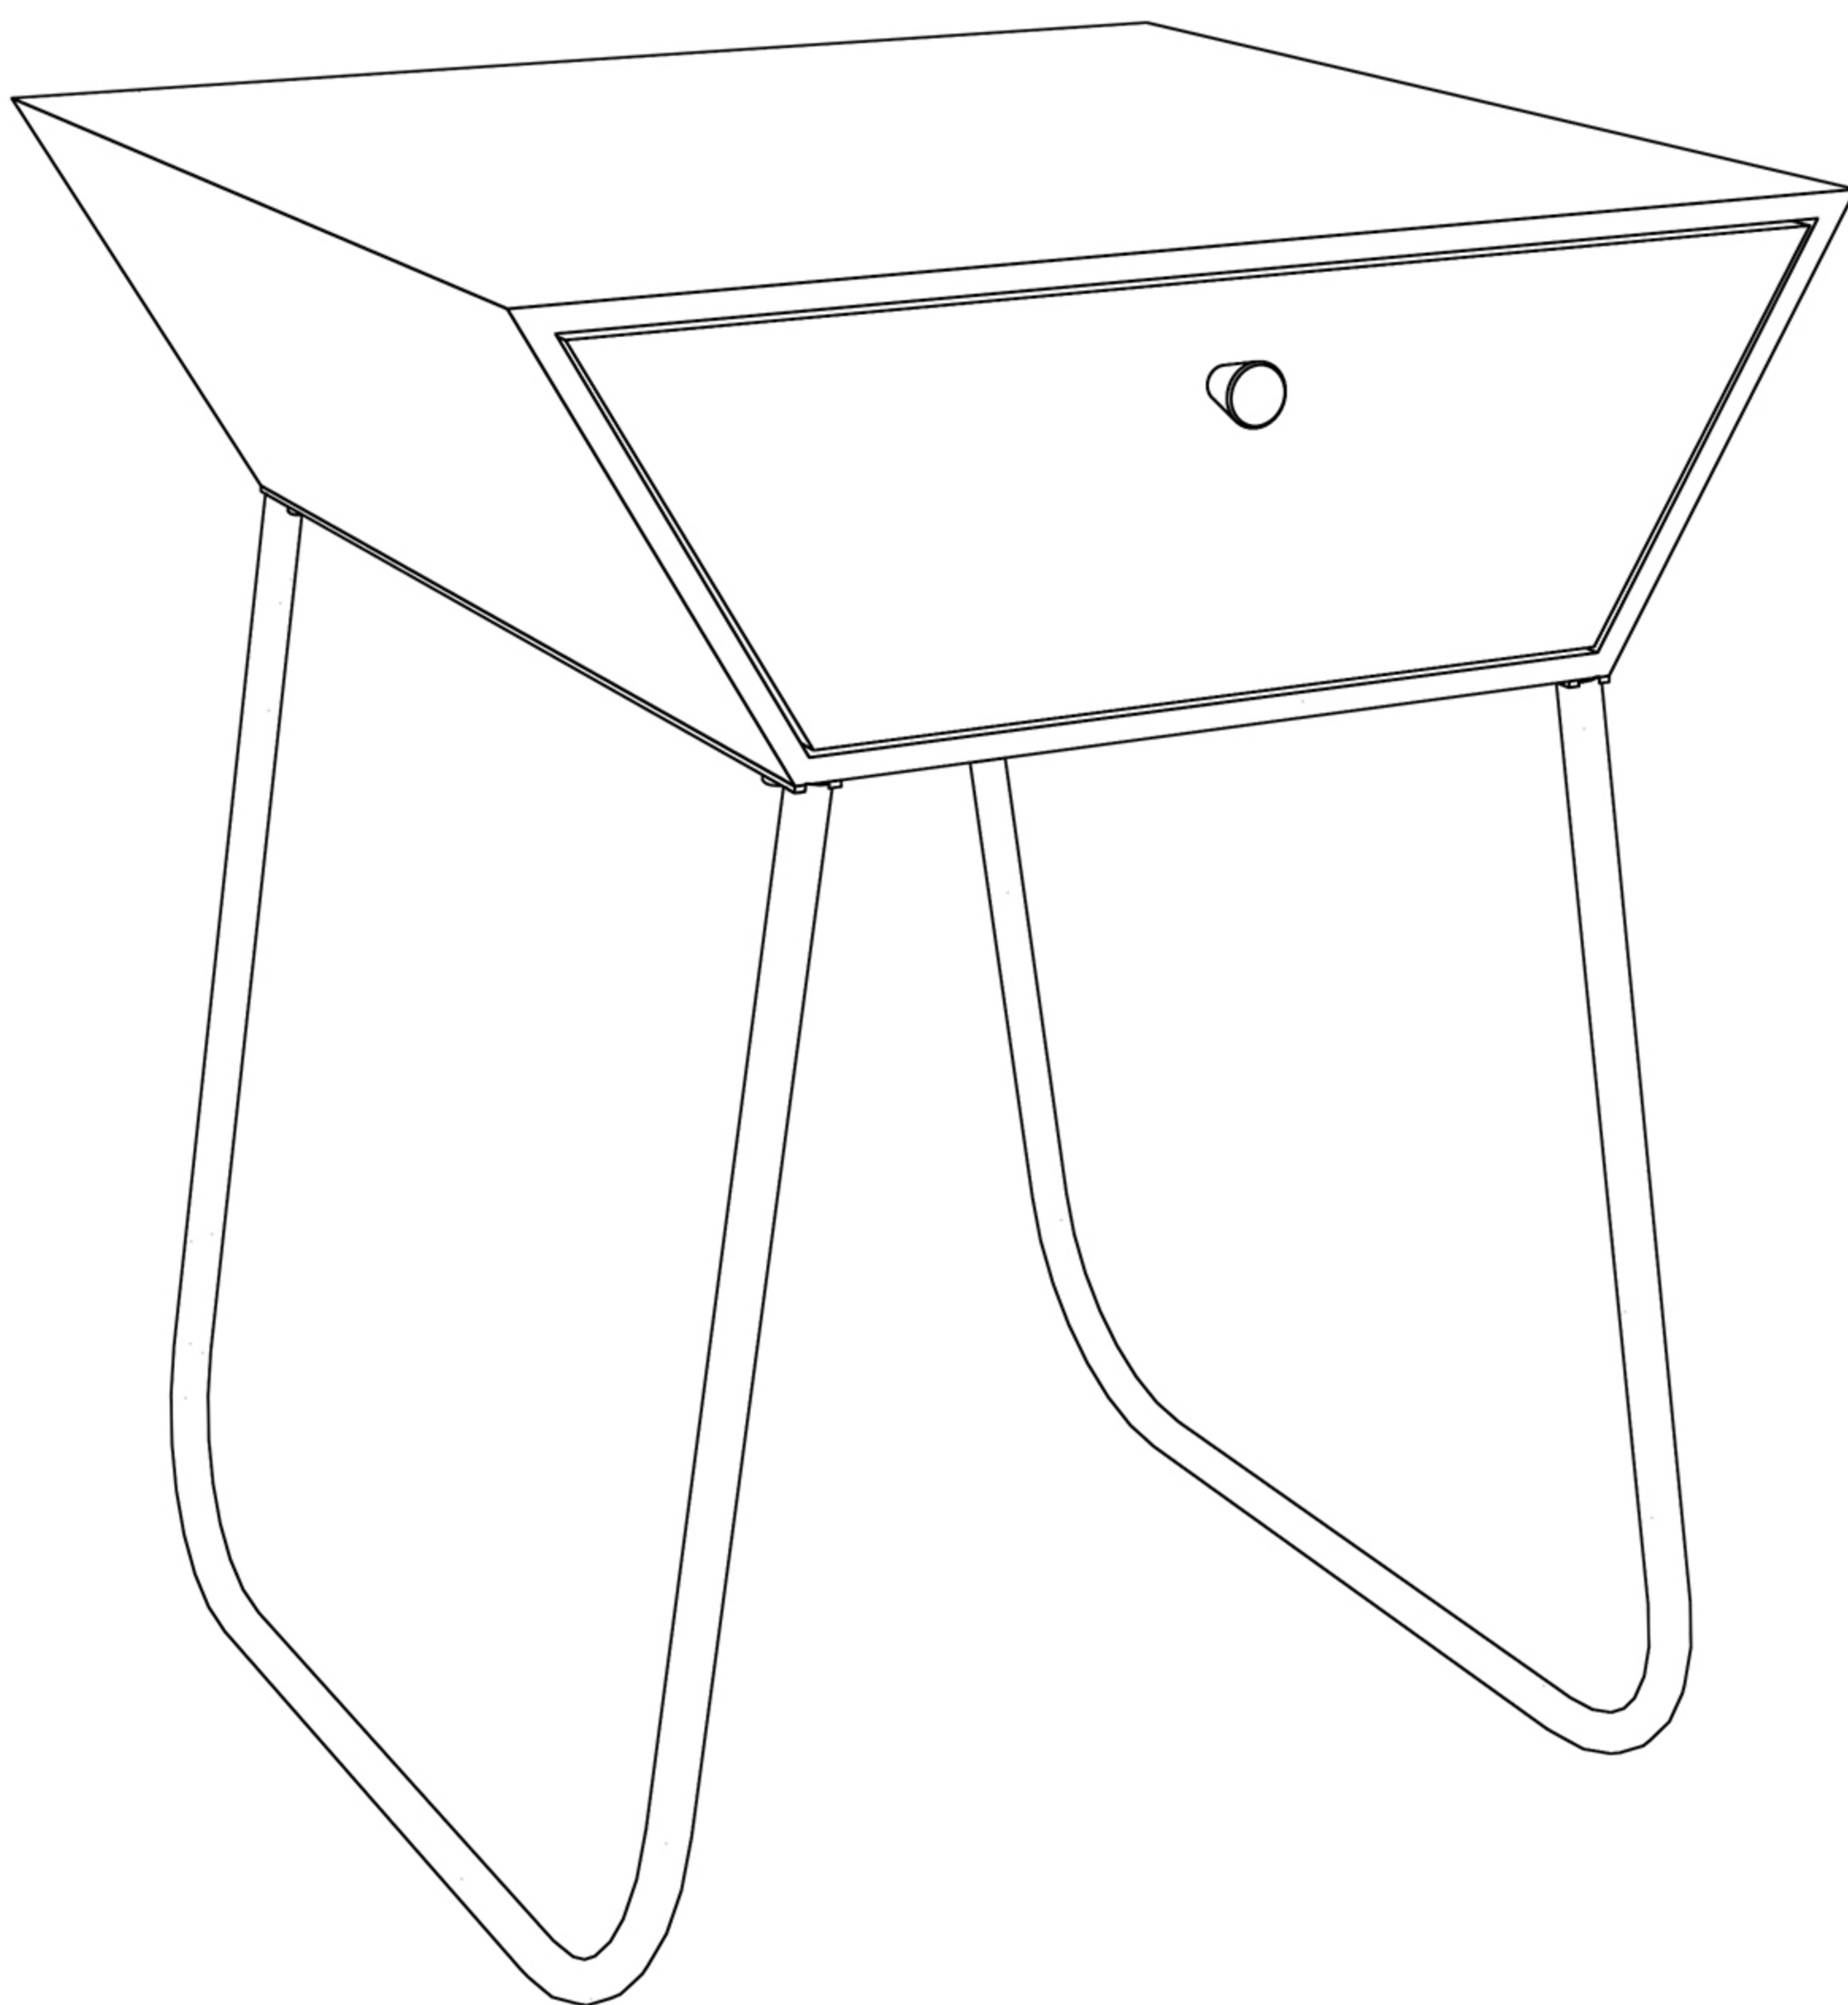

03

04

IMPORTANT NOTICE

We recommend that if this furniture is used in a location where there is a risk of tipping, especially environments with children or uneven floors that the furniture is securely attached to your wall using appropriate fittings (not supplied).

PLEASE RETAIN THE ALLEN KEY AND TIGHTEN BOLTS ON LEGS WHEN NECESSARY.