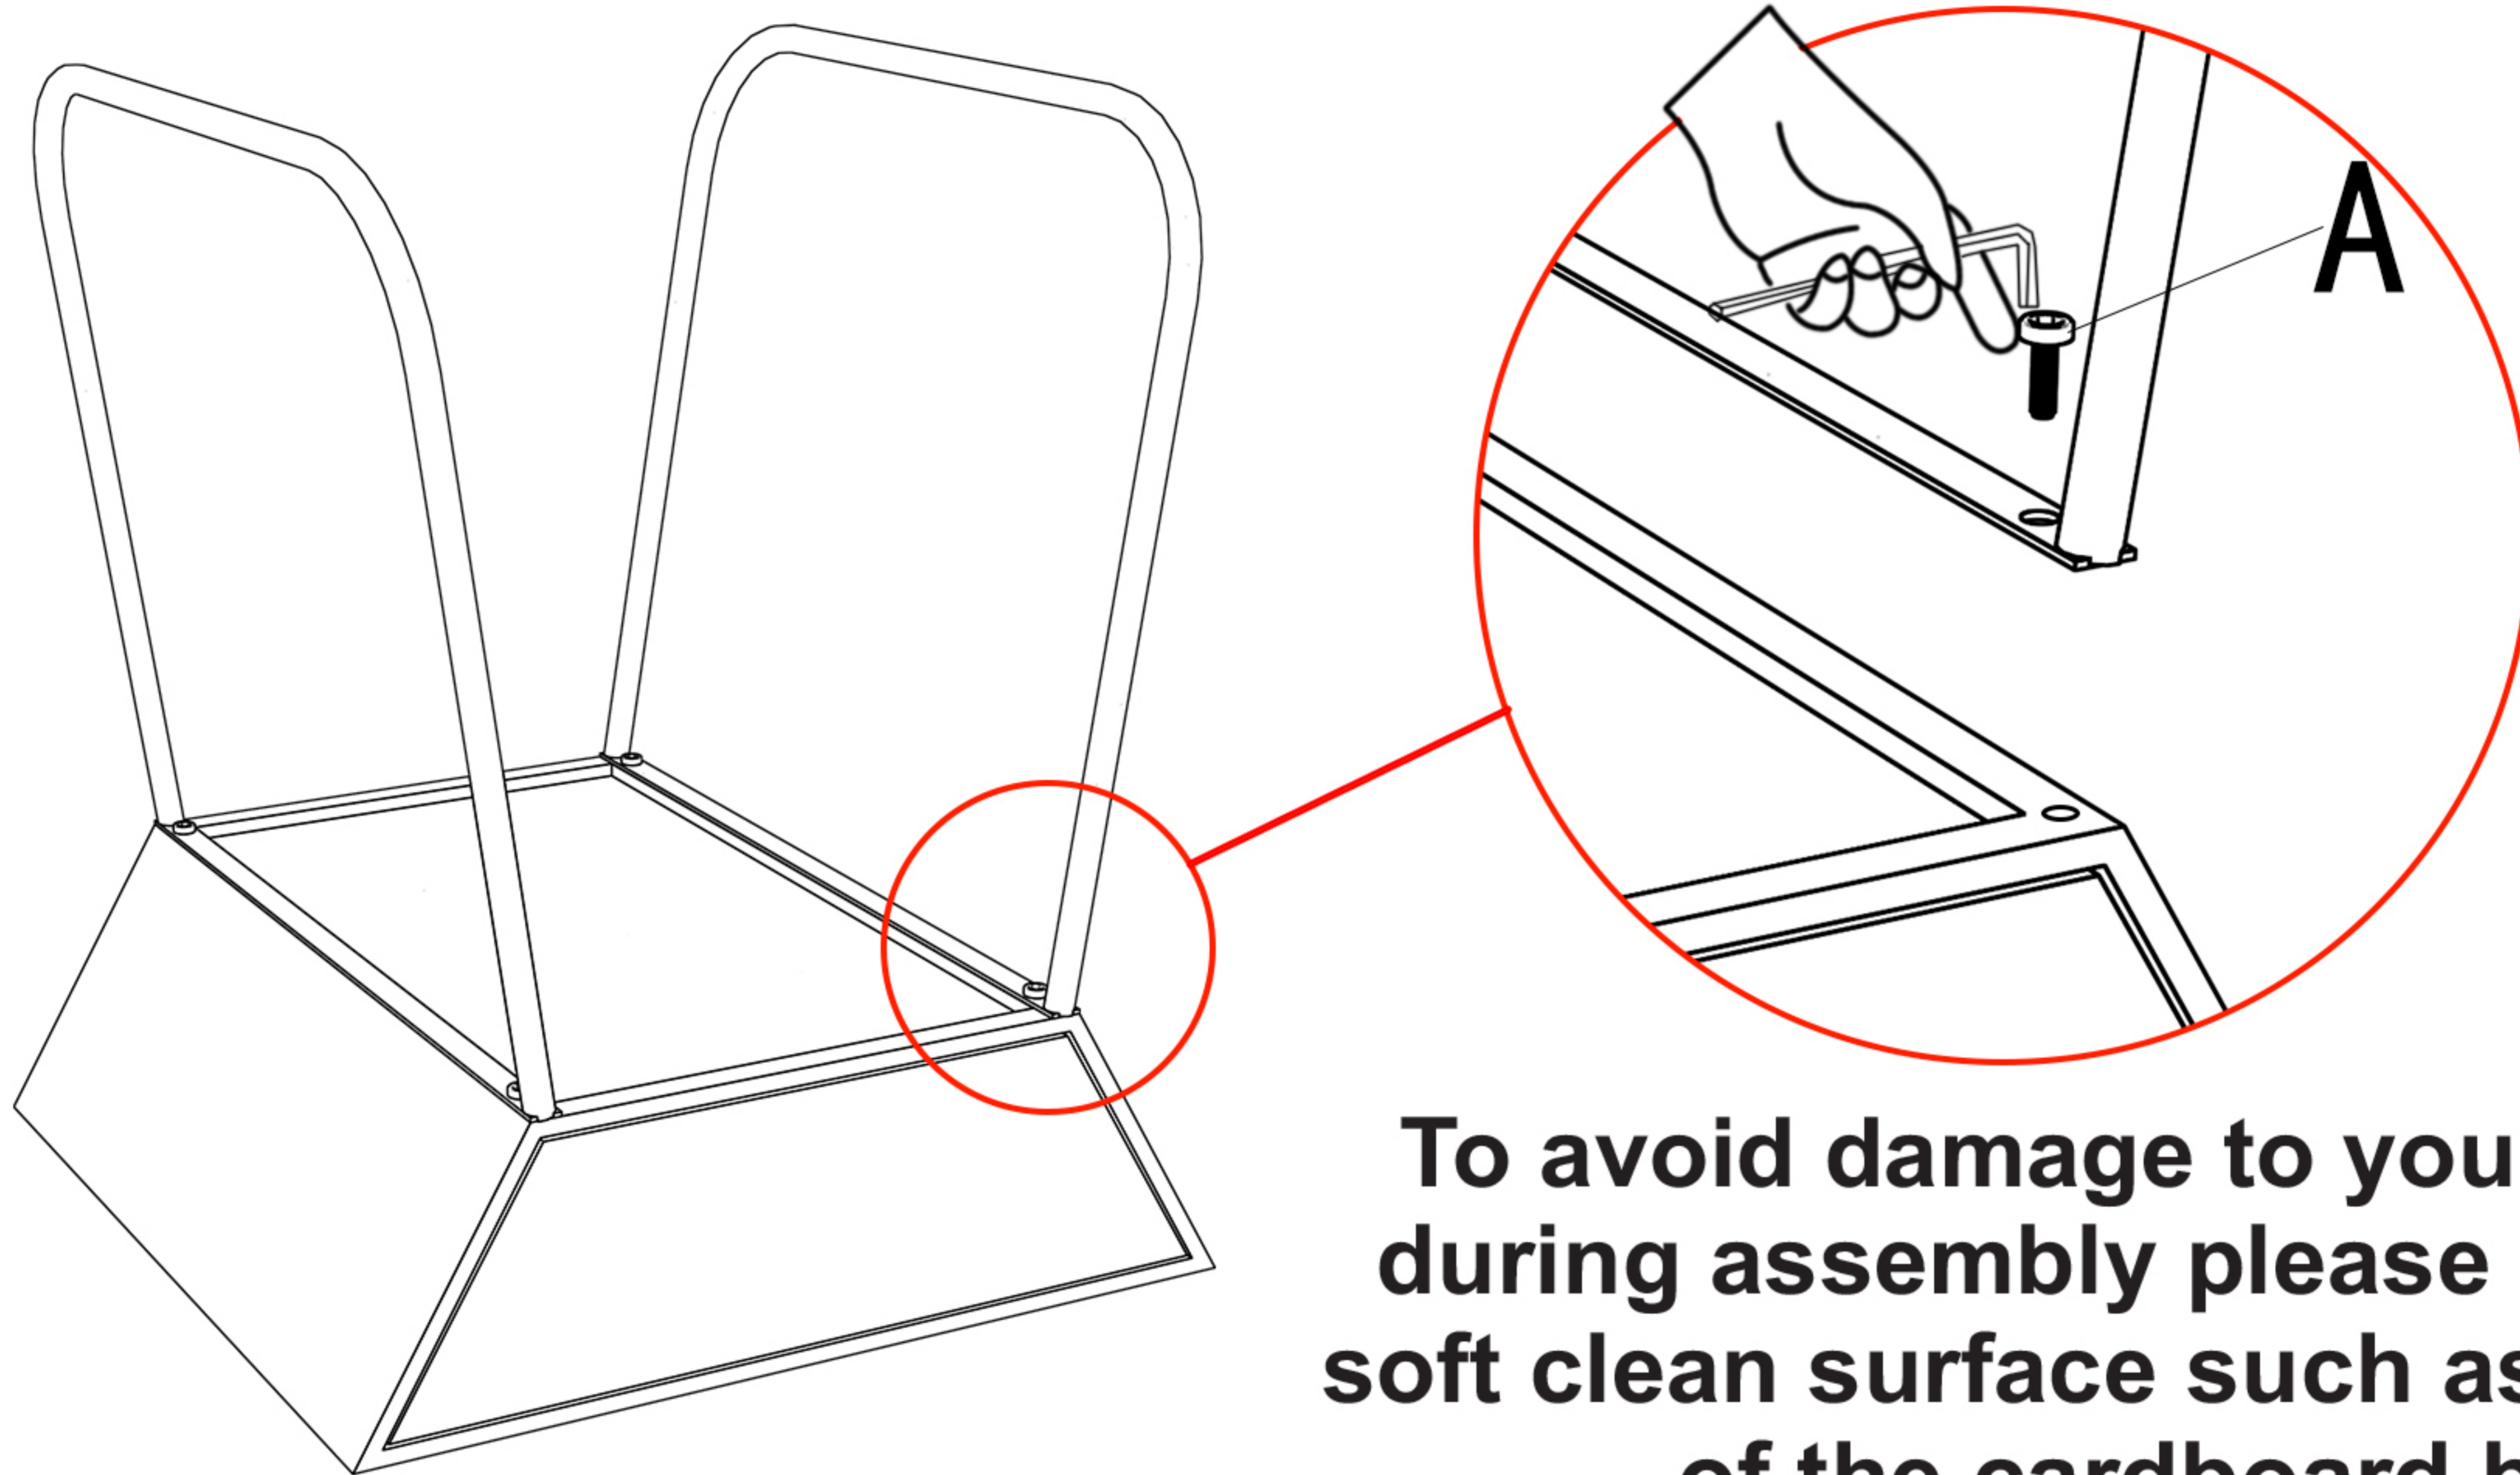

01

To avoid damage to your furniture during assembly please build on a soft clean surface such as the inside of the cardboard box.

02