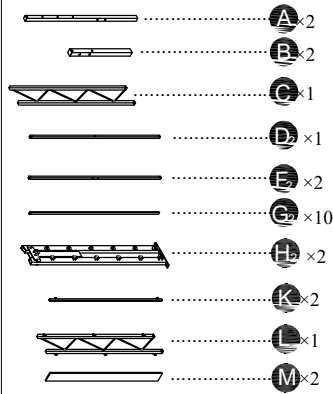

# Bed Frame Installation Manual

#Number System

Easy assembly by following 1,2,3...

## Componets

## Screws & Tools

①		M8x15mm	x8
②		M6x50mm	x12
③		M6x30mm	x6
④		M6x12mm	x12
⑥		Ø6	x12
⑦			x1

Check all the components & screws before assembly. Do not install in case part is missing, contact us to get.

## 1 Headboard assembly

② x8 ⑥ x8