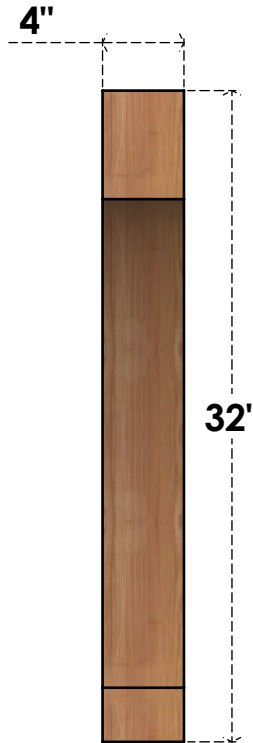

# BRC04X32X32IMP00RWR

4"W X 32"D X 32"H IMPERIAL ROUGH SAWN BRACE, WESTERN RED CEDAR

**SIDE**

**FRONT**

EKENA MILLWORK  
 2300 WEST MAIN ST.  
 CLARKSVILLE, TX 75426  
 TOLL FREE: 866-607-0453  
 WWW.EKENAMILLWORK.COM

**NOTES**

1. INSTALLATION TO BE COMPLETED IN ACCORDANCE WITH MANUFACTURER'S SPECIFICATIONS.
2. DRAWING MAY NOT BE TO SCALE
3. THIS DRAWING IS INTENDED FOR DESIGN AND PLANNING PURPOSES ONLY.
4. ALL INFORMATION CONTAINED HEREIN WAS CURRENT AT THE TIME OF DEVELOPMENT BUT MUST BE REVIEWED AND APPROVED BY THE PRODUCT MANUFACTURER TO BE CONSIDERED ACCURATE.
5. PRODUCTS ARE NOT KILN DRIED. THIS ITEM IS UNIQUE AND WILL CONTAIN THE NATURAL VARIATIONS THAT THE WOOD SPECIES OFFERS. THIS MAY RESULT IN VARIATIONS UP TO 1/4"