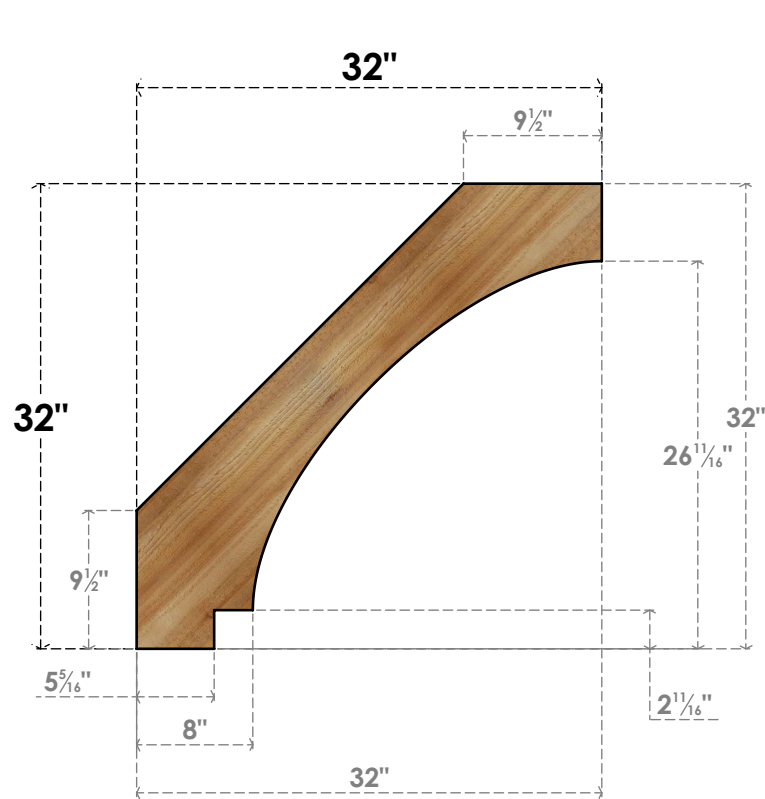

# BRC04X32X32IMP00RWR

4"W X 32"D X 32"H IMPERIAL ROUGH SAWN BRACE, WESTERN RED CEDAR

**SIDE**

**FRONT**

EKENA MILLWORK  
 2300 WEST MAIN ST.  
 CLARKSVILLE, TX 75426  
 TOLL FREE: 866-607-0453  
 WWW.EKENAMILLWORK.COM