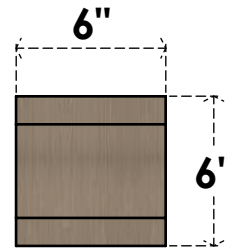

ITEM NUMBER: CORU06X12X06ALPRCPR

6"W X 12"D X 6"H SERIES 3 WIDE ALPINE ROUGH CEDAR TIMBERTHANE FAUX WOOD CORBEL, PRIMED

SIDE PROFILE

FRONT PROFILE

ISOMETRIC

EKENA MILLWORK
2300 WEST MAIN ST.
CLARKSVILLE, TX 75426
TOLL FREE: 866-607-0453
WWW.EKENAMILLWORK.COM

NOTES

1. INSTALLATION TO BE COMPLETED IN ACCORDANCE WITH MANUFACTURER'S SPECIFICATIONS.
2. DRAWING MAY NOT BE TO SCALE
3. THIS DRAWING IS INTENDED FOR DESIGN AND PLANNING PURPOSES ONLY.
4. ALL INFORMATION CONTAINED HEREIN WAS CURRENT AT THE TIME OF DEVELOPMENT BUT MUST BE REVIEWED AND APPROVED BY THE PRODUCT MANUFACTURER TO BE CONSIDERED ACCURATE.
5. TIMBERTHANE ARCHITECTURAL PRODUCTS ARE MADE FROM HIGH DENSITY URETHANE AND COME FACTORY PRIMED