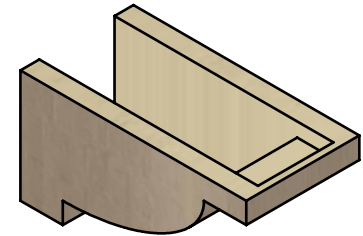

ITEM NUMBER: CORU06X12X06ALPRCPR

6"W X 12"D X 6"H SERIES 3 WIDE ALPINE ROUGH CEDAR TIMBERTHANE FAUX WOOD CORBEL, PRIMED

SIDE PROFILE

FRONT PROFILE

ISOMETRIC

EKENA MILLWORK
2300 WEST MAIN ST.
CLARKSVILLE, TX 75426
TOLL FREE: 866-607-0453
WWW.EKENAMILLWORK.COM