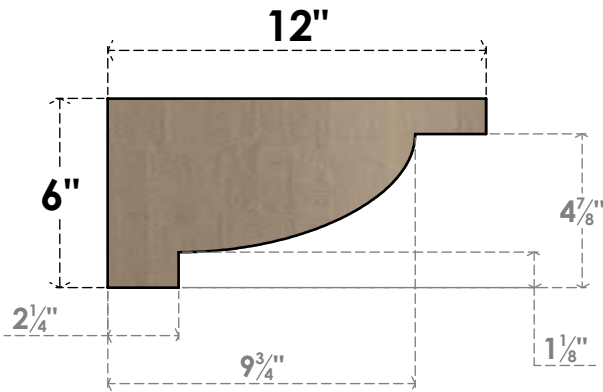

ITEM NUMBER: CORU06X12X06ALPRCPR

6"W X 12"D X 6"H SERIES 3 WIDE ALPINE ROUGH CEDAR TIMBERTHANE FAUX WOOD CORBEL, PRIMED

SIDE PROFILE

FRONT PROFILE

ISOMETRIC

EKENA MILLWORK
2300 WEST MAIN ST.
CLARKSVILLE, TX 75426
TOLL FREE: 866-607-0453
WWW.EKENAMILLWORK.COM

NOTES

1. INSTALLATION TO BE COMPLETED IN ACCORDANCE WITH MANUFACTURER'S SPECIFICATIONS.
2. DRAWING MAY NOT BE TO SCALE
3. THIS DRAWING IS INTENDED FOR DESIGN AND PLANNING PURPOSES ONLY.
4. ALL INFORMATION CONTAINED HEREIN WAS CURRENT AT THE TIME OF DEVELOPMENT BUT MUST BE REVIEWED AND APPROVED BY THE PRODUCT MANUFACTURER TO BE CONSIDERED ACCURATE.
5. TIMBERTHANE ARCHITECTURAL PRODUCTS ARE MADE FROM HIGH DENSITY URETHANE AND COME FACTORY PRIMED