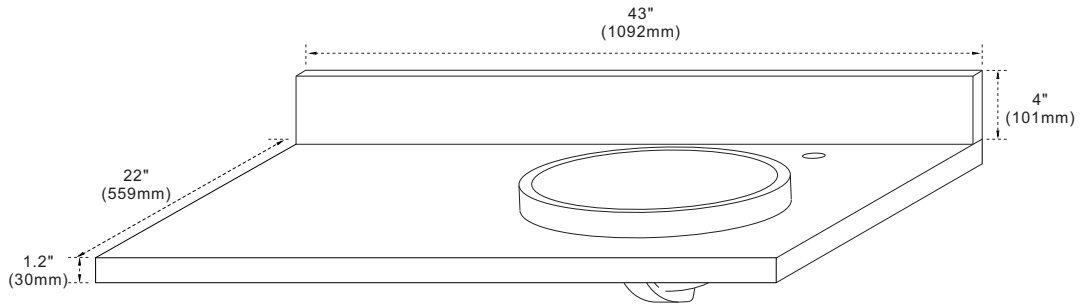

BELLATERRA HOME

Model: 430003-43-R Countertop

Features

1. Single 18" round topmount sink cutout;
2. Single faucet hole;
3. 4" height backsplash (sold separately)
4. Thickness laminated to 1.2";
5. Ceramic sink on right side of countertop;