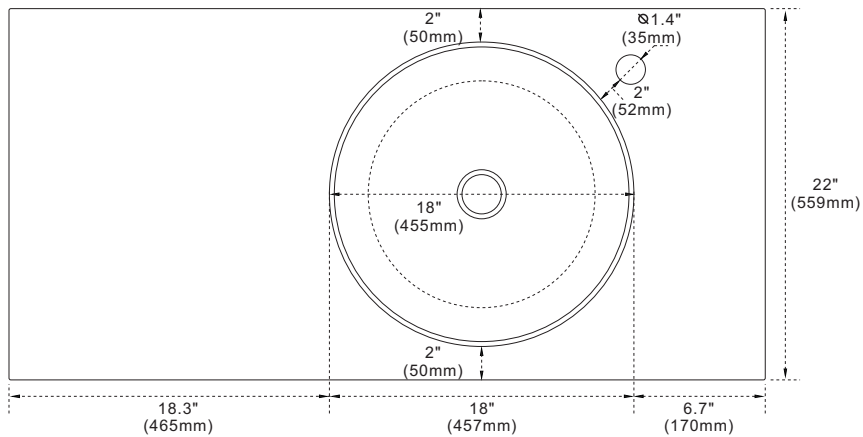

BELLATERRA HOME

Model: 430003-43-R Countertop

Features

1. Single 18" round topmount sink cutout;
2. Single faucet hole;
3. 4" height backsplash (sold separately)
4. Thickness laminated to 1.2";
5. Ceramic sink on right side of countertop;

Colors / Finishes

- WM - Natural White Carrara marble;
- BG - Natural Black Galaxy Granite;
- GY - Natural Grey Granite;
- WE - White Engineer Stone;

Top view

Side view

NOTE: SINK STYLE, SHAPE, FAUCET HOLES, CUTOUT ON TOP, VANITY MAY VARY FROM THE PICTURE ABOVE. INSTRUCTIONAL PURPOSE ONLY.

Professional installation is recommended.
www.bellaterra-home.com

Bellaterra Home LLC, All Rights Reserved 2017