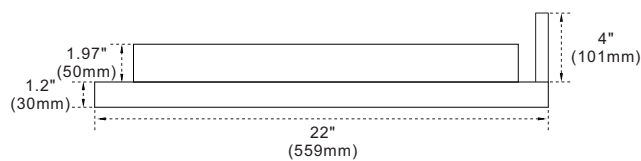

Side view

NOTE: SINK STYLE, SHAPE, FAUCET HOLES, CUTOUT ON TOP, VANITY MAY VARY FROM THE PICTURE ABOVE. INSTRUCTIONAL PURPOSE ONLY.

Professional installation is recommended.
www.bellaterra-home.com

Bellaterra Home LLC, All Rights Reserved 2017