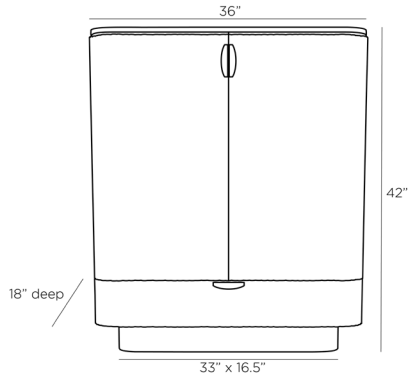

ARTERIOS

PONTEVERA COCKTAIL CABINET

6267

H: 42 IN, W: 36 IN, D: 18 IN

Morel

Contract Suitable As Is

With a design character influenced by '50s-era dinner parties, the Pontevera cocktail cabinet is both fashionable and functional. The cabinet, in a demilune silhouette, features a channeled façade in morel leather with a smoke-finished oak top. Finger pulls and a plinth base in vintage brass embellish the storage piece. Luxe finishes continue inside, with adjustable clear glass shelves, and soft-close doors lined with vintage brass. Finishes will vary.

DIMENSIONS

Foot Print	12 W: 33 IN, D: 16.5 IN
Drawer Interior	H: 3 IN, W: 25.5 IN, D: 13 IN
Diagonal Dimension	46 IN

SHIPPING

Shipping Requirements	TruckShip
Product Weight	202.5 LBS
Gross Weight 1	198.45 LBS
Shipping Box 1	H: 43 IN, L: 26 IN, W: 53 IN