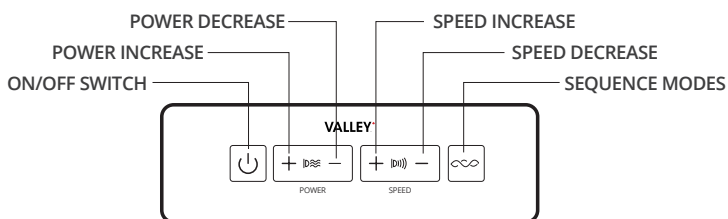

V-MASSEUSE CONTROL PAD

INCLUDED

PULSATION

The V-MASSEUSE offers various levels of power, depending on your body and muscle density

VIBRATION

The V-MASSEUSE offers various levels of vibration allowing the massage to deeply penetrate within your muscles.

SEQUENCES

The V-MASSEUSE offers different and unique massage system that will offer a variety of massage where you need it most.

DISCLAIMER: Once a purchase order has been received for a jetted unit, this will now be considered a custom order, and is not subject to cancellation or return.