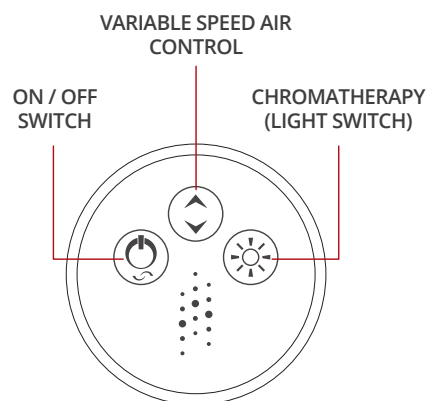

AIR JET CONTROL PADS

Air Jet options will come with a Round White control pad

ROUND PAD WHITE FINISH