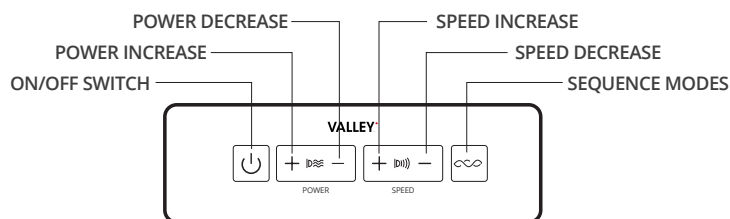

V-MASSEUSE CONTROL PAD

INCLUDED

AQUA PRESSURE

With the 3 high pressure water jets, the massage will be even better as you will enjoy aqua-pressure, pulsation and vibration massages, all at the same time and always with the option to sequence the jets by zone to benefit from a more personalized massage.

DISCLAIMER: Once a purchase order has been received for a jetted unit, this will now be considered a custom order, and is not subject to cancellation or return.