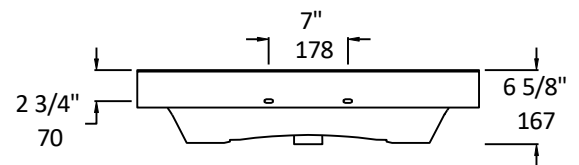

### Specifications:

<b>Installation:</b>	Vanity-top
<b>Exterior Dimensions:</b>	30 1/4" w x 17 1/4" d x 6 5/8" h
<b>Material:</b>	Porcelain
<b>Weight:</b>	52 lbs
<b>Overflow:</b>	Yes
<b>Finishes:</b>	001 - White
<b>Faucet Holes:</b>	01 - one centered hole 02 - two hole - center and right, 4" spread 03 - three hole, 8" spread
<b>Cutout Size:</b>	27" x 16 1/2" (template available upon request)
<b>Faucet Hole Size:</b>	Ø 1 3/8"
<b>Drain Hole Size:</b>	Ø 1 3/4"

### Recommended Items:

- Drain with overflow
  - 7100-17

LACAVA reserves the right to revise any dimension or information on this sheet without notice. Dimensions are nominal and may vary within an industry accepted tolerance of 1/4". Drawings provided herein are meant to give the user an idea of the product and are not made to scale.