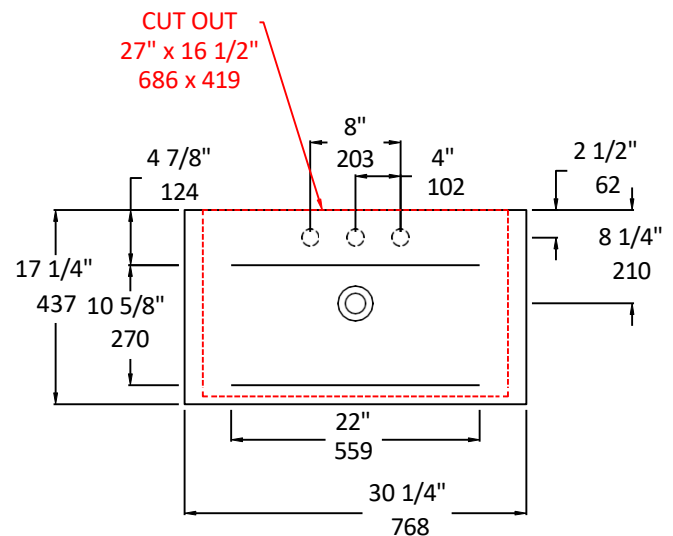

### Specifications:

<b>Installation:</b>	Vanity-top
<b>Exterior Dimensions:</b>	30 1/4" w x 17 1/4" d x 6 5/8" h
<b>Material:</b>	Porcelain
<b>Weight:</b>	52 lbs
<b>Overflow:</b>	Yes
<b>Finishes:</b>	001 - White
<b>Faucet Holes:</b>	01 - one centered hole 02 - two hole - center and right, 4" spread 03 - three hole, 8" spread
<b>Cutout Size:</b>	27" x 16 1/2" (template available upon request)
<b>Faucet Hole Size:</b>	Ø 1 3/8"
<b>Drain Hole Size:</b>	Ø 1 3/4"

### Recommended Items:

- Drain with overflow
  - 7100-17

LACAVA reserves the right to revise any dimension or information on this sheet without notice. Dimensions are nominal and may vary within an industry accepted tolerance of 1/4". Drawings provided herein are meant to give the user an idea of the product and are not made to scale.