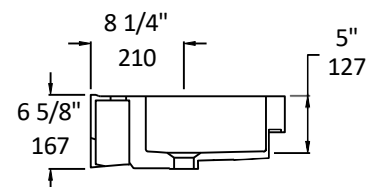

### Specifications:

<b>Installation:</b>	Vanity-top
<b>Exterior Dimensions:</b>	30 1/4" w x 17 1/4" d x 6 5/8" h
<b>Material:</b>	Porcelain
<b>Weight:</b>	52 lbs
<b>Overflow:</b>	Yes
<b>Finishes:</b>	001 - White
<b>Faucet Holes:</b>	01 - one centered hole 02 - two hole - center and right, 4" spread 03 - three hole, 8" spread
<b>Cutout Size:</b>	27" x 16 1/2" (template available upon request)
<b>Faucet Hole Size:</b>	Ø 1 3/8"
<b>Drain Hole Size:</b>	Ø 1 3/4"

### Recommended Items:

- Drain with overflow
  - 7100-17

LACAVA reserves the right to revise any dimension or information on this sheet without notice. Dimensions are nominal and may vary within an industry accepted tolerance of 1/4". Drawings provided herein are meant to give the user an idea of the product and are not made to scale.