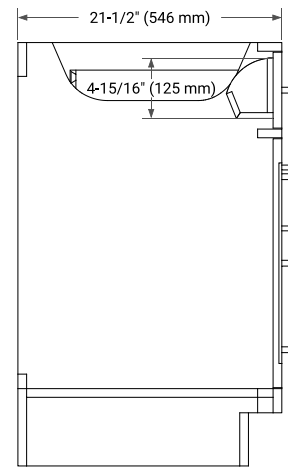

48" SINGLE SINK BASE CABINET

BASE CABINET DIMENSIONS

48" W x 21.5" D x 34.5" H

FEATURES

- Solid wood frame & plywood panels
- Dovetail drawers and joints
- Soft closing doors & drawers

HARDWARE FINISHES*

Brushed Nickel   Satin Brass   Matte Black   Polished Chrome

Hardware comes preinstalled with the illustrated option. Other finishes are available on our online store if you prefer a different one.

AVAILABLE COLORS

White   Grey   Midnight Blue   Oak

SIDE VIEW