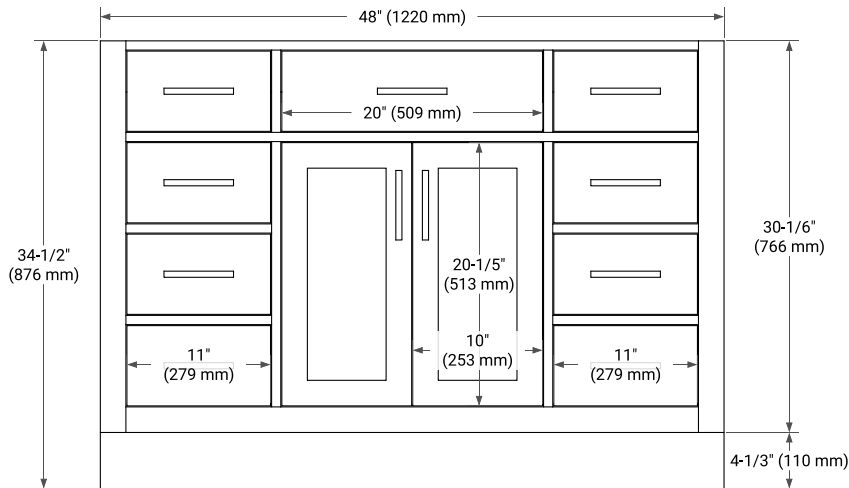

AVAILABLE COLORS

White   Grey   Midnight Blue   Oak

FRONT VIEW