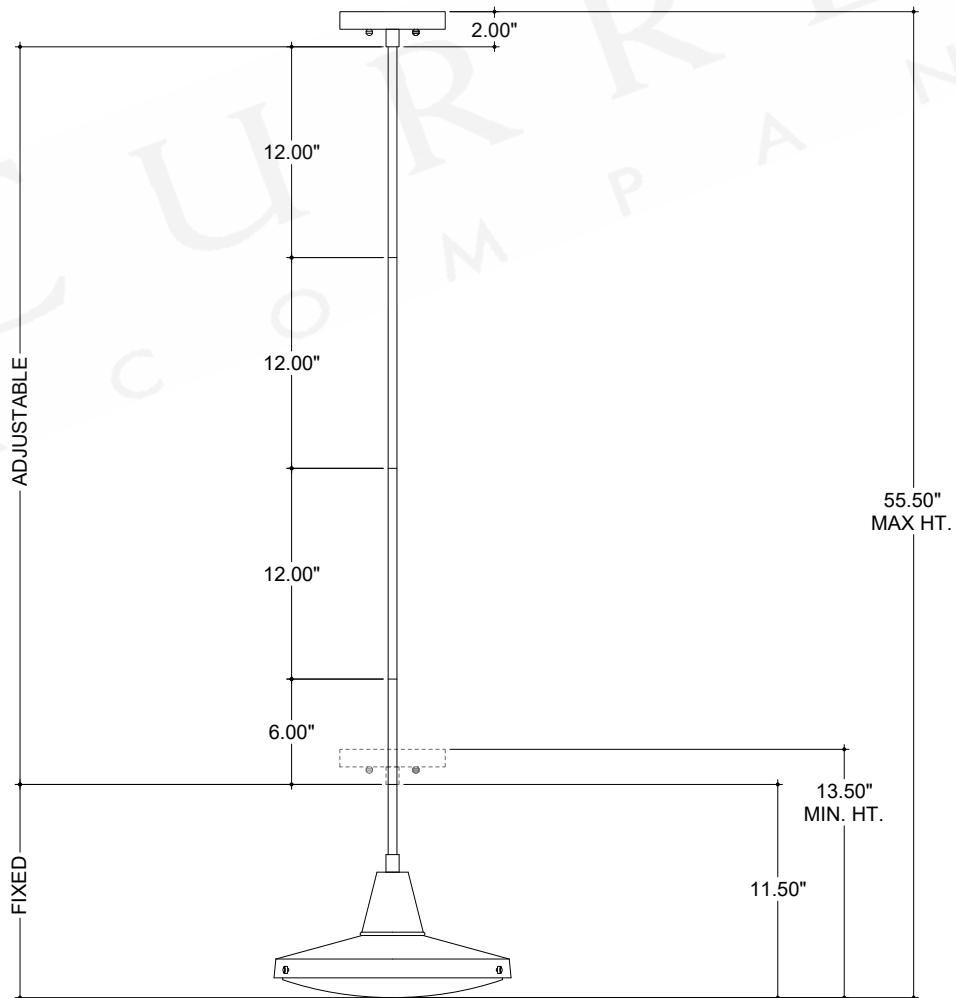

ITEM: 9500-0027

Overall Dimensions

Height: 11.5"

Diameter: 13.5"

TOP VIEW

CANOPY DETAIL

FRONT VIEW