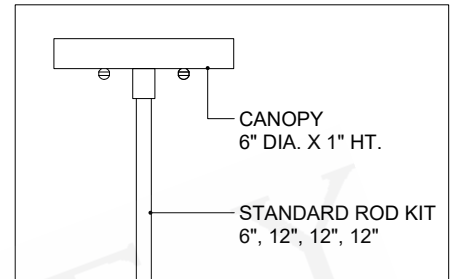

ITEM: 9500-0027

Overall Dimensions

Height: 11.5"

Diameter: 13.5"

TOP VIEW

CANOPY DETAIL

FRONT VIEW