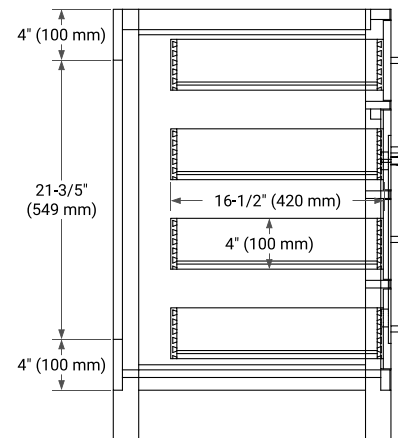

42" SINGLE SINK BASE CABINET

BASE CABINET DIMENSIONS

42" W x 21.5" D x 33.5" H

FEATURES

- Solid wood frame with engineered wood panels
- Dovetail drawers and joints
- Soft closing doors & drawers

HARDWARE FINISHES*

Brushed Nickel   Satin Brass   Matte Black   Polished Chrome

Hardware comes preinstalled with the illustrated option. Other finishes are available on our online store if you prefer a different one.

AVAILABLE COLORS

White   Grey

PLAN VIEW