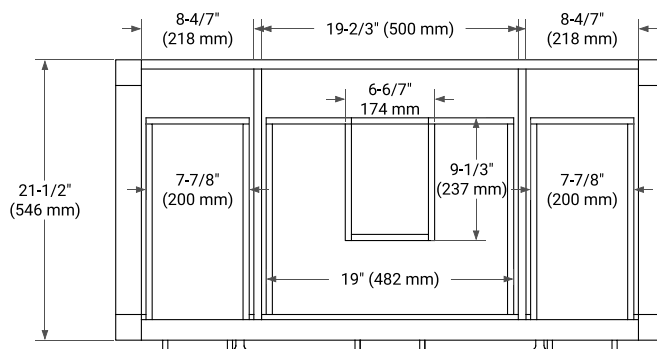

42" SINGLE SINK BASE CABINET

BASE CABINET DIMENSIONS

42" W x 21.5" D x 33.5" H

FEATURES

- Solid wood frame with engineered wood panels
- Dovetail drawers and joints
- Soft closing doors & drawers

HARDWARE FINISHES*

Brushed Nickel   Satin Brass   Matte Black   Polished Chrome

Hardware comes preinstalled with the illustrated option. Other finishes are available on our online store if you prefer a different one.

AVAILABLE COLORS

White   Grey

PLAN VIEW