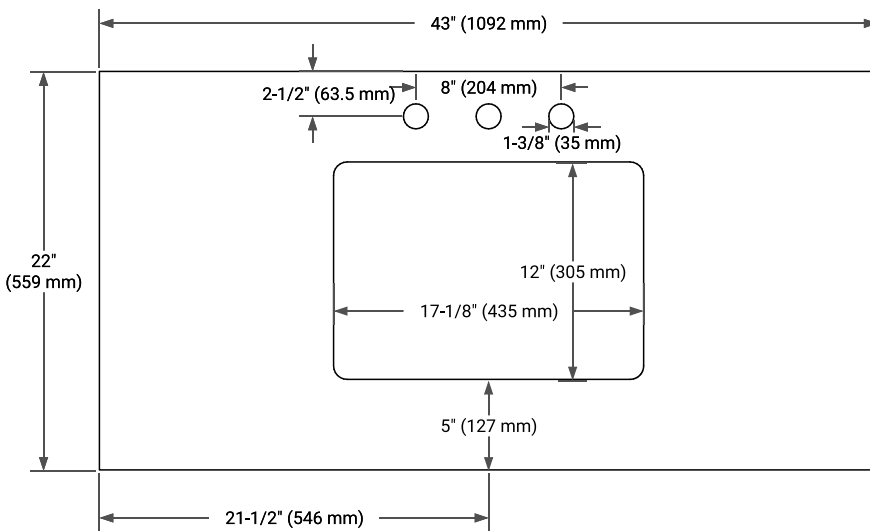

## OVERALL DIMENSIONS

43" W x 22" D x 0.75" H

## FEATURES

- Solid countertop with mitered edges & seams
- Undermount white rectangular sink
- Pre-drilled for 8" widespread faucet

## COUNTERTOP PLAN VIEW