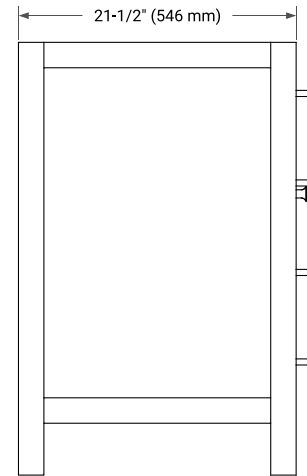

## BASE CABINET DIMENSIONS

42" W x 21.5" D x 33.5" H

## AVAILABLE COLORS

White    Grey

FRONT VIEW

SIDE VIEW

PLAN VIEW

# 43" SINGLE RECTANGLE SINK COUNTERTOP WITH 0.75 IN. THICKNESS

## OVERALL DIMENSIONS

43" W x 22" D x 0.75" H