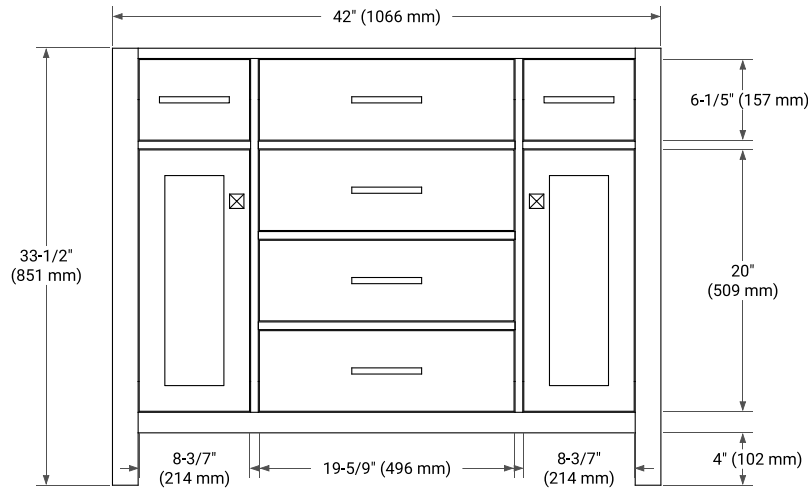

AVAILABLE COLORS

White   Grey

FRONT VIEW