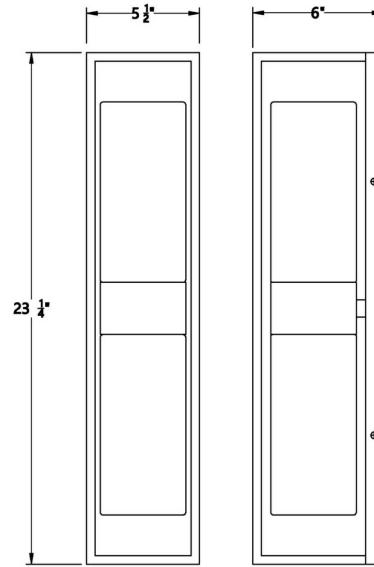

Ren, Outdoor, 2-Light, 23", Powder Coat Black, White Glass

Item No.
41966-013

JOB NAME:

DATE:

TYPE:

COMMENTS:

41966

LIGHT INFORMATION

Number of Lights 2

Light Direction Ambient

Dimming Method Triac/Elv

Output Voltage 120

LIGHT INFORMATION (CONT'D.)

Light Wattage 60

Total Wattage 120

DIMENSIONS & WEIGHT

Product Width (In) 5.5

Product Height (In) 23.25

Product Ext (In) 6

Product Diameter (In)

Product Weight (Lbs) 8.11

Product Length (In)

INSTALLATION

Mounting Type J-Box