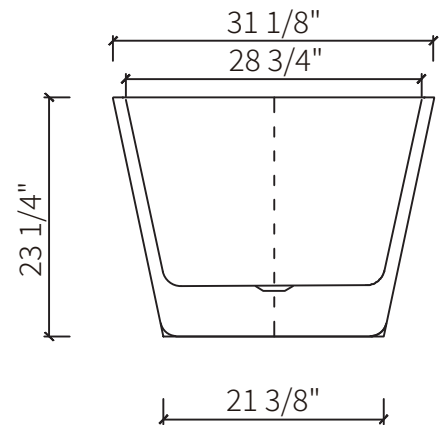

Dimension/Specification

Extensive Drain Pipe

Sku RX-A01-55