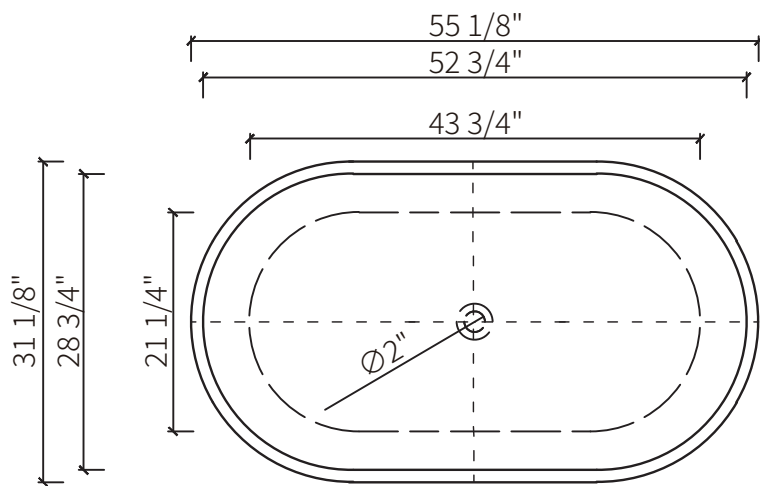

Dimension/Specification

Extensive Drain Pipe

Sku RX-A01-55