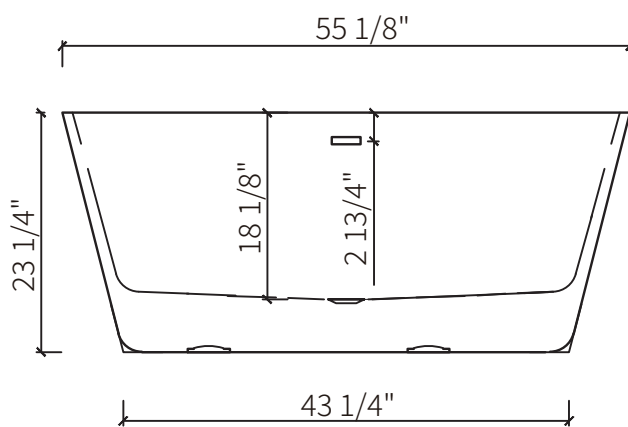

Dimension/Specification

Extensive Drain Pipe

Sku RX-A01-55