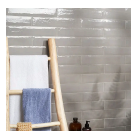

PAINT GRIGIO GRAY 3X16 GLOSSY PORCELAIN SUBWAY TILE

The Paint Grigio Gray 3x16 Glossy Porcelain Subway Tile captures the exquisite charm of traditional glazed tiles with a subtly textured surface that evokes an artisanal, handcrafted look. The warm gray color and polished, undulating finish add a delicate reflective quality to walls that works especially well in bathrooms or as a backsplash.

COLORS

Azur

Bianco

Blu Notte

Green

+4

SPECIFICATIONS

Colorway
Gray

Commercial
Wall Only

Finish
Polished

Item Size
2.95" x 15.74"

Material
Porcelain

Residential
Wall Only

Sustainability
HPD, EPD

PRODUCT GALLERY

DETAILED SPECS