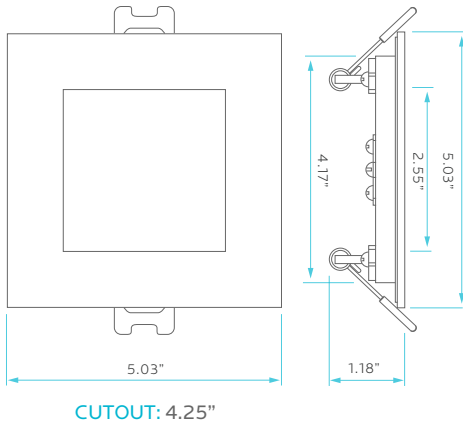

RECESSED MINI SQUARE PANEL 5 CCT SELECT 4", 6"

6"

4"

5 CCT SWITCH ON DRIVER

ROUND BACK

SPECIFICATIONS

ELECTRICAL

SQUARE	MODEL	DESCRIPTION	POWER	INPUT VOLTS	DIMMABLE	FREQUENCY	LUMEN EFFICACY	LIFETIME
4"	LR23759	LED/MINI4/PANEL/5CCT/SQ2	10	120V	YES	50/60Hz	70	50,000
6"	LR23764	LED/MINI6/PANEL/5CCT/SQ2	12	120V	YES	50/60Hz	83	50,000

GENERAL

DIMENSIONS

4"

DRIVER

6"