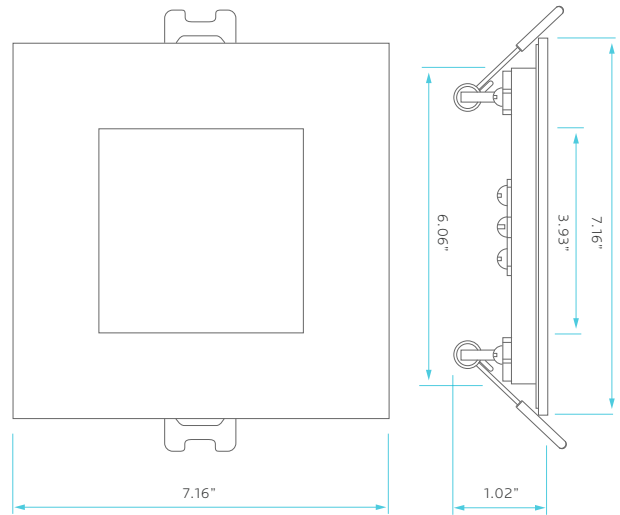

GENERAL

DIMENSIONS

4"

DRIVER

6"