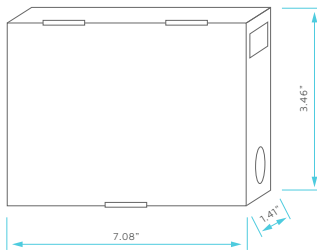

GENERAL

DIMENSIONS

4"

DRIVER

6"