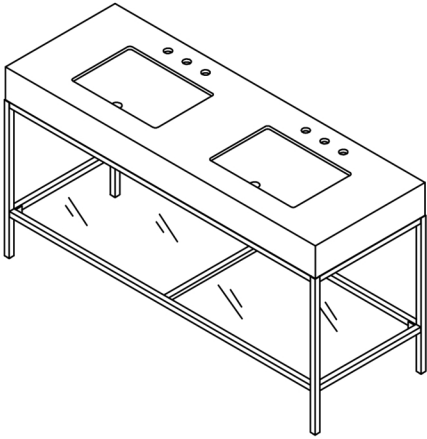

ASSEMBLY INSTRUCTIONS

+ Do Not Use Power Tools

+ Suggested Adults

NOTE:

1. 1 Read instructions cover to cover.
2. 2 Save all packaging until assembly is completed.

1 IMPORTANT SAFETY INFORMATION

Do not assemble the product if any of the following parts arrived damaged:

parts: ① Wash Hand Table Top (1pc)

parts: ② Foot (4pcs)

parts: ③ Bottom Border (1pc)

parts: ④ Glass Shelf (2pcs)

2 IMPORTANT ASSEMBLY INFORMATION:

Do not tighten until all hardware is locked

+ Parts Included

① Wash Hand Table Top (1pc)

② Foot (4pcs)

③ Bottom Border (1pc)

④ Glass Shelf (2pcs)

+ Hardware Included

A Bolt $\varnothing 1/4" \times 1-1/2"$
(8pcs)

B Spring Washer
(8pcs)

C Bolt $\varnothing 1/4" \times \varnothing 3/4"$
(8pcs)

D 1/4" Allen Key
(1pc)