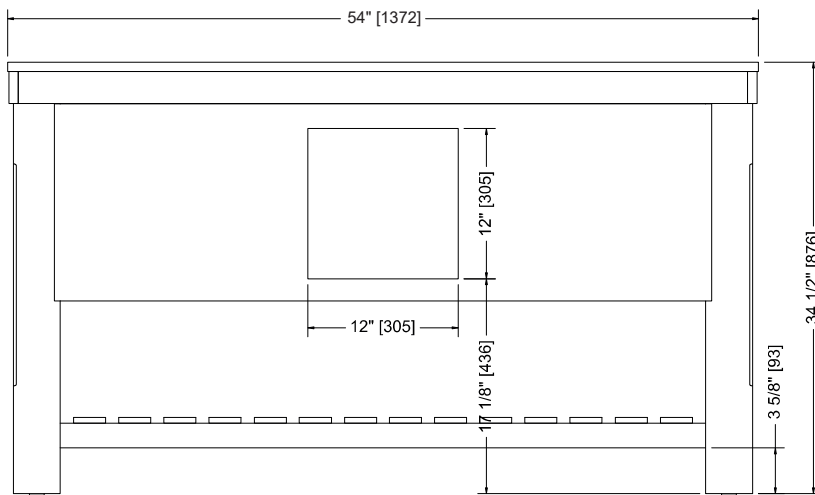

### FARMHOUSE PINE SLAT BOTTOM 54" SINGLE VANITY

Measures: inch [millimeter]

## DIMENSIONS/DIMENSIONES