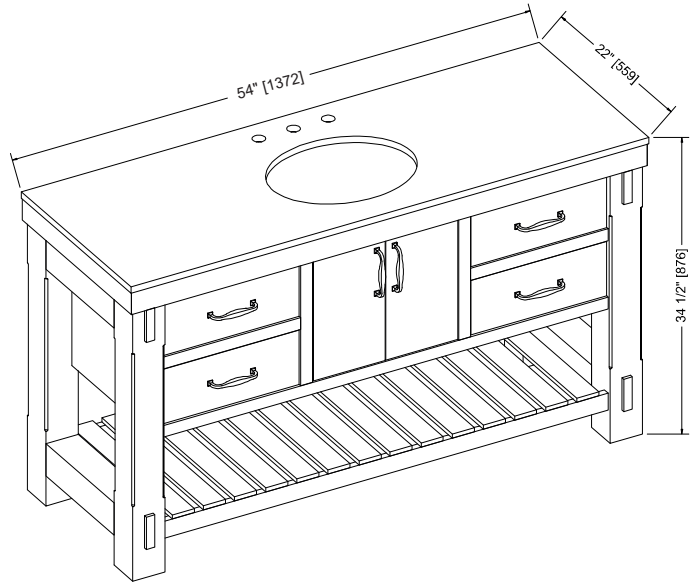

### FARMHOUSE PINE SLAT BOTTOM 54" SINGLE VANITY

Measures: inch [millimeter]