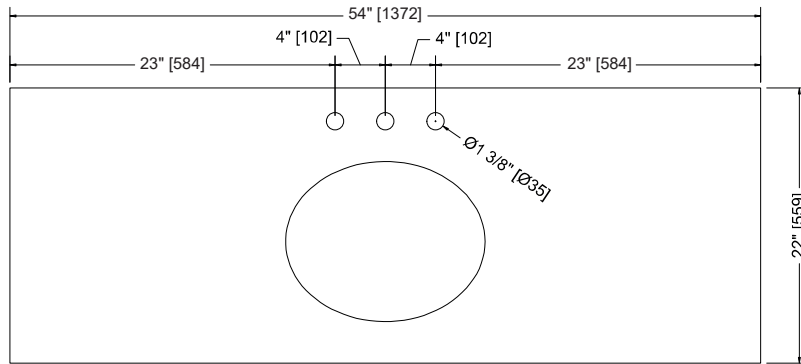

### FARMHOUSE PINE SLAT BOTTOM 54" SINGLE VANITY

Measures: inch [millimeter]

## DIMENSIONS/DIMENSIONES