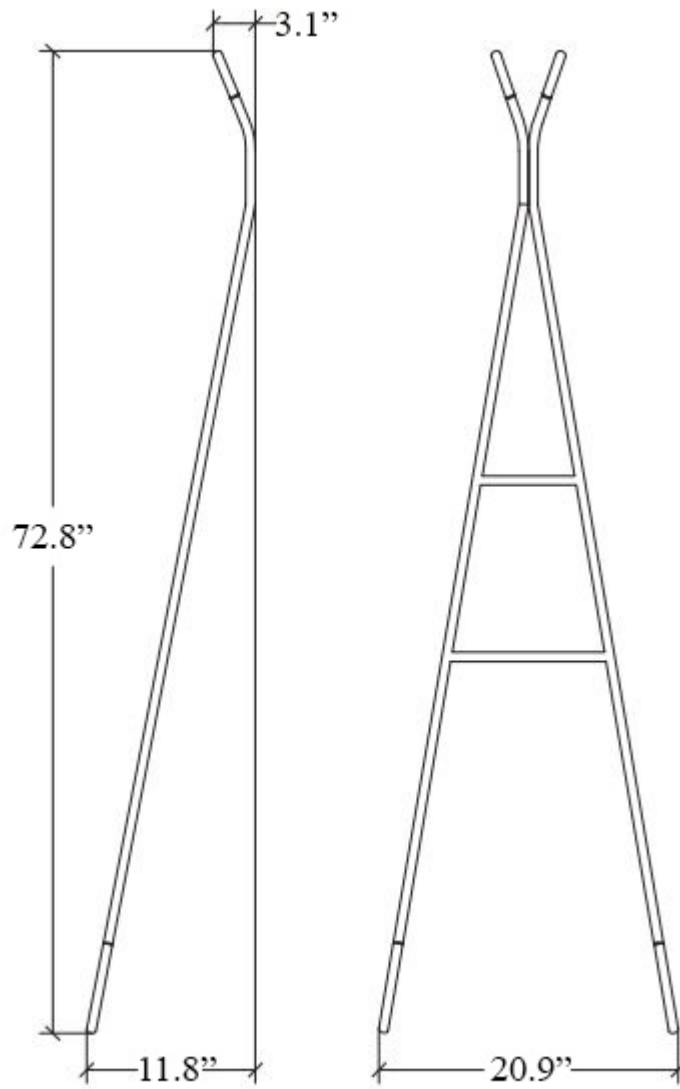

Product Specs Sheets

Collection
Posa

Model |
Posa 5131

Dimensions Metric
1 inch = 2.54 cm
1 inch = 25.4 mm

WS[®]
BATH
COLLECTIONS

1051 Lea Drive - Collegeville, PA 19426
Tel. 215 513 9400 - Fax 610 831 0215
www.ws bathcollections.com - info@ws bathcollections.com