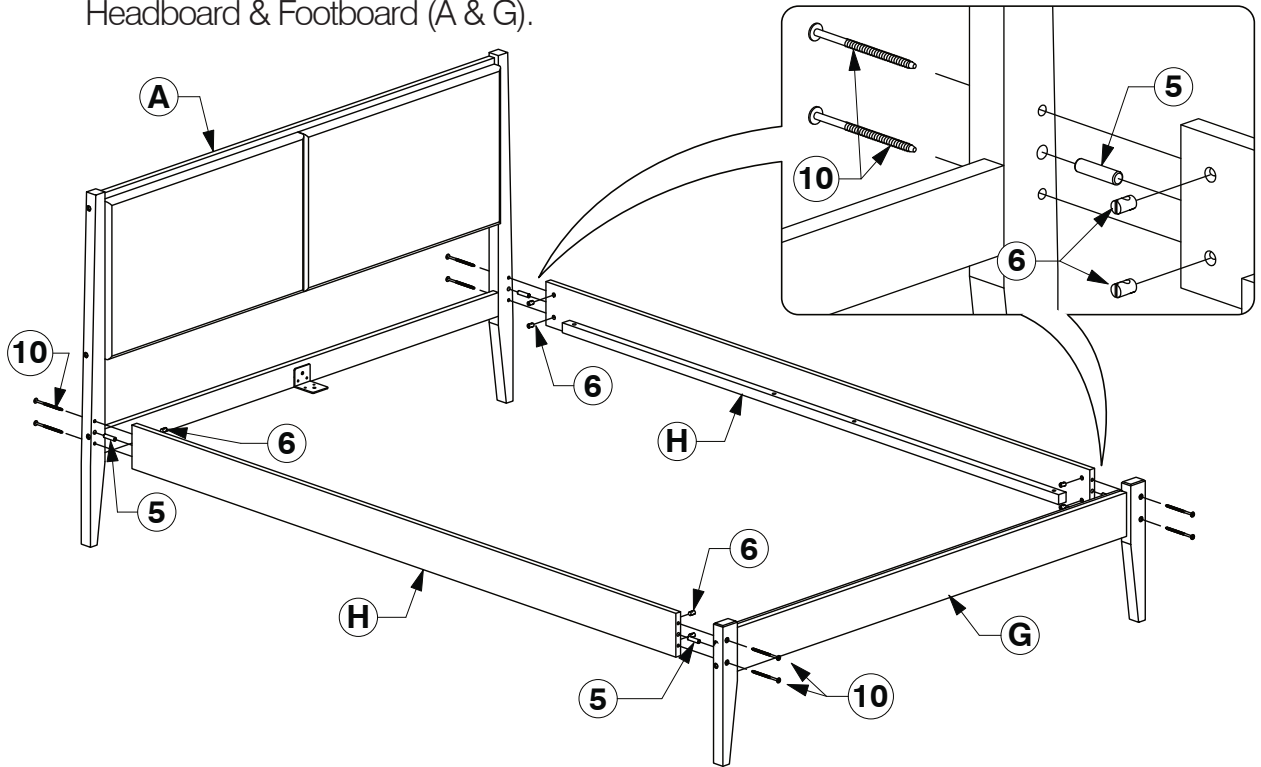

Instruction Manual

Please save the manual for future reference.

Product Name:	White Upholstered Headboard and Wood Frame Set, Queen/Full
----------------------	--

Step 2: Fit the Center Rail Bracket (2) to the Footboard Panel (G).
Assemble Footboard Post (E & F) to the Footboard Panel (G).

Step 3: Fit the Center Rail Bracket (2) to the Headboard Support (B).
Assemble the Headboard Post (C & D) to the Headboard Panel & Support (A & B).

Instruction Manual

Please save the manual for future reference.

Product Name: White Upholstered Headboard and Wood Frame Set, Queen/Full

Step 4: Assemble the Side Rail (H) to the assembled Headboard & Footboard (A & G).

Step 5: Bolt the Long Support (J) to the Center Rail Brackets (2) on the Headboard & Footboard (A & G).