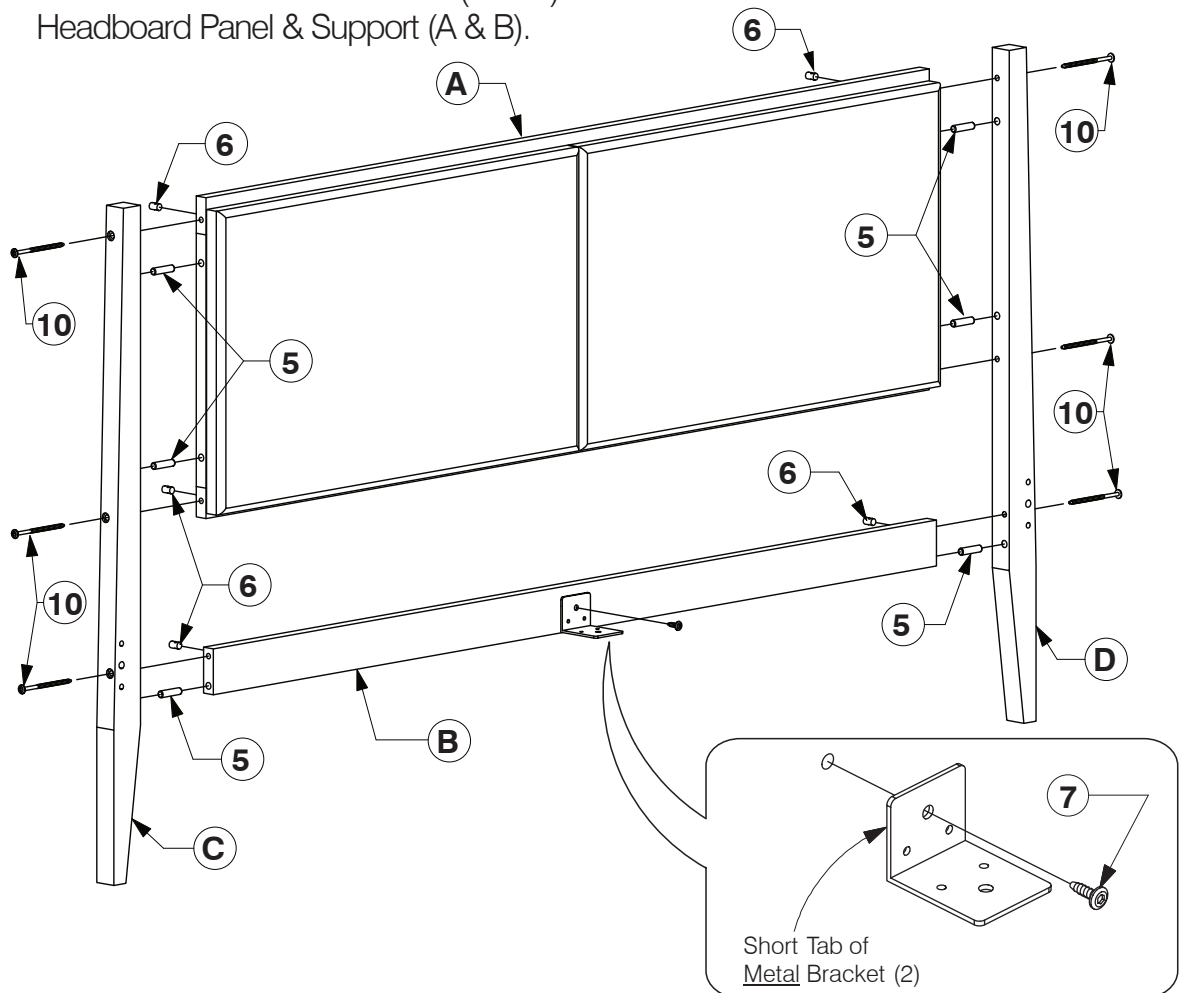

Parts in Box B

 <p>G Footboard Panel x 1</p>	 <p>H Side Rail x 2</p>	 <p>J Long Support x 1</p>
 <p>K Support Leg x 3</p>	 <p>L Set of Bed Slats x 1</p>	

Assembly:

Step 1: Assemble the Support Leg (K) to the Long Support (J).

Instruction Manual

Please save the manual for future reference.

Product Name:	White Upholstered Headboard and Wood Frame Set, Queen/Full
----------------------	--

Step 2: Fit the Center Rail Bracket (2) to the Footboard Panel (G).
Assemble Footboard Post (E & F) to the Footboard Panel (G).

Step 3: Fit the Center Rail Bracket (2) to the Headboard Support (B).
Assemble the Headboard Post (C & D) to the Headboard Panel & Support (A & B).

Instruction Manual

Please save the manual for future reference.