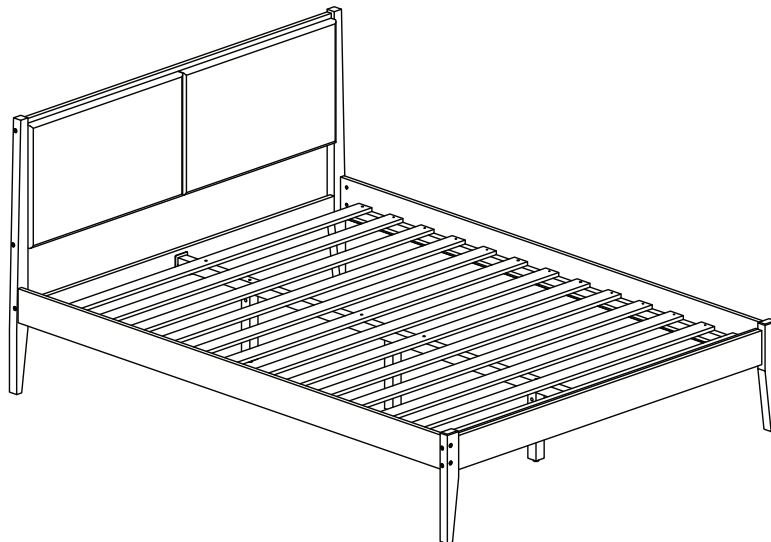

Instruction Manual

Please save the manual for future reference.

Product Name:	White Upholstered Headboard and Wood Frame Set, Queen/Full
----------------------	--

Thank you for purchasing this product. This product has been manufactured with the highest standards of safety and quality.

Do not attempt to assemble or use the product if any parts are missing or damaged.

CARTON CONTENTS:

Hardware:

 1 M4 Allen Key x 1	 2 Center Rail Bracket x 2	 3 Adjustable Foot x 3	 4 Wood Screw (M4 x 32mm) x 18
 5 Wood Dowel (10 x 40mm) x 12	 6 Barrel Nut x 21	 7 M6 x 15mm JCB x 4	 8 M6 x 40mm JCB x 12
 9 M6 x 90mm JCB x 3	 10 M6 x 100mm JCB x 18		

Product Name:	White Upholstered Headboard and Wood Frame Set, Queen/Full
----------------------	--

Parts List:

Parts in Box A

 <p>A Headboard Panel x 1</p>	 <p>C Headboard Post (Left) x 1</p>	 <p>D Headboard Post (Right) x 1</p>	 <p>E Footboard Post (Left) x 1</p>
 <p>B Headboard Support x 1</p>			 <p>F Footboard Post (Right) x 1</p>