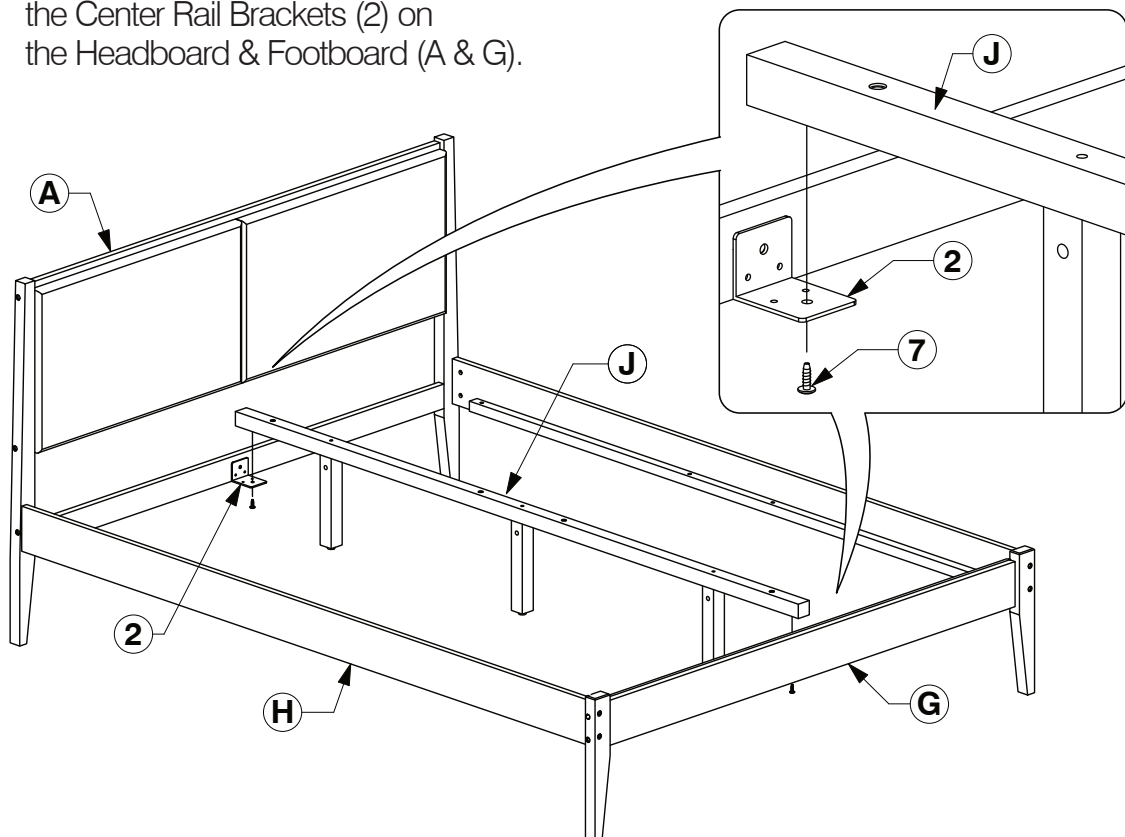

Instruction Manual

Please save the manual for future reference.

Product Name:	White Upholstered Headboard and Wood Frame Set, Queen/Full
----------------------	--

Step 2: Fit the Center Rail Bracket (2) to the Footboard Panel (G).
Assemble Footboard Post (E & F) to the Footboard Panel (G).

Step 3: Fit the Center Rail Bracket (2) to the Headboard Support (B).
Assemble the Headboard Post (C & D) to the Headboard Panel & Support (A & B).

Instruction Manual

Please save the manual for future reference.

Product Name: White Upholstered Headboard and Wood Frame Set, Queen/Full

Step 4: Assemble the Side Rail (H) to the assembled Headboard & Footboard (A & G).

Step 5: Bolt the Long Support (J) to the Center Rail Brackets (2) on the Headboard & Footboard (A & G).