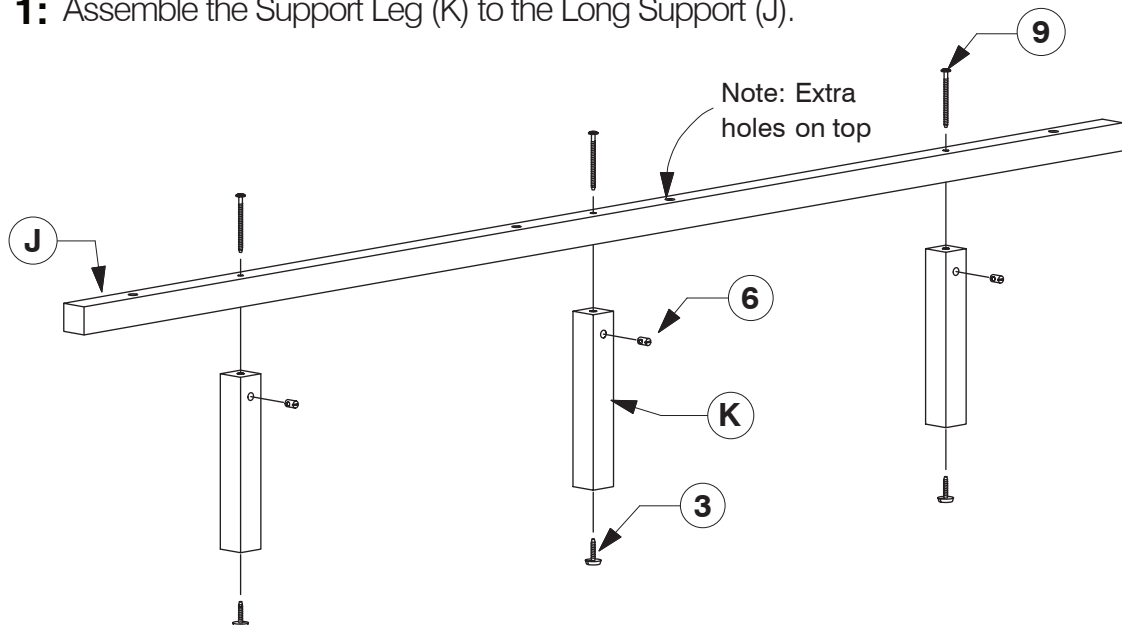

Do not attempt to assemble or use the product if any parts are missing or damaged.

CARTON CONTENTS:

Hardware:

 1 M4 Allen Key x 1	 2 Center Rail Bracket x 2	 3 Adjustable Foot x 3	 4 Wood Screw (M4 x 32mm) x 18
 5 Wood Dowel (10 x 40mm) x 12	 6 Barrel Nut x 21	 7 M6 x 15mm JCB x 4	 8 M6 x 40mm JCB x 12
 9 M6 x 90mm JCB x 3	 10 M6 x 100mm JCB x 18		

Product Name:	White Upholstered Headboard and Wood Frame Set, Queen/Full
----------------------	--

Parts List:

Parts in Box A

 <p>A Headboard Panel x 1</p>	 <p>C Headboard Post (Left) x 1</p>	 <p>D Headboard Post (Right) x 1</p>	 <p>E Footboard Post (Left) x 1</p>
 <p>B Headboard Support x 1</p>			 <p>F Footboard Post (Right) x 1</p>

Parts in Box B

 <p>G Footboard Panel x 1</p>	 <p>H Side Rail x 2</p>	 <p>J Long Support x 1</p>
 <p>K Support Leg x 3</p>	 <p>L Set of Bed Slats x 1</p>	

Assembly:

Step 1: Assemble the Support Leg (K) to the Long Support (J).