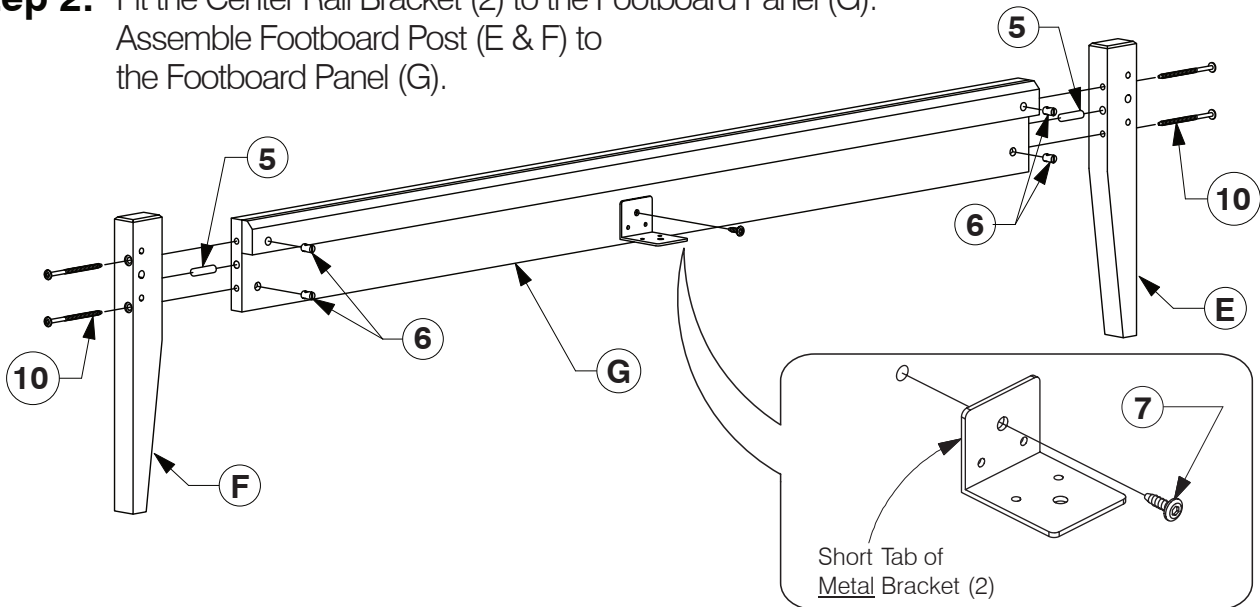

Parts in Box B

 <p>G Footboard Panel x 1</p>	 <p>H Side Rail x 2</p>	 <p>J Long Support x 1</p>
 <p>K Support Leg x 3</p>	 <p>L Set of Bed Slats x 1</p>	

Assembly:

Step 1: Assemble the Support Leg (K) to the Long Support (J).

Instruction Manual

Please save the manual for future reference.

Product Name:	White Upholstered Headboard and Wood Frame Set, Queen/Full
----------------------	--

Step 2: Fit the Center Rail Bracket (2) to the Footboard Panel (G).
Assemble Footboard Post (E & F) to the Footboard Panel (G).