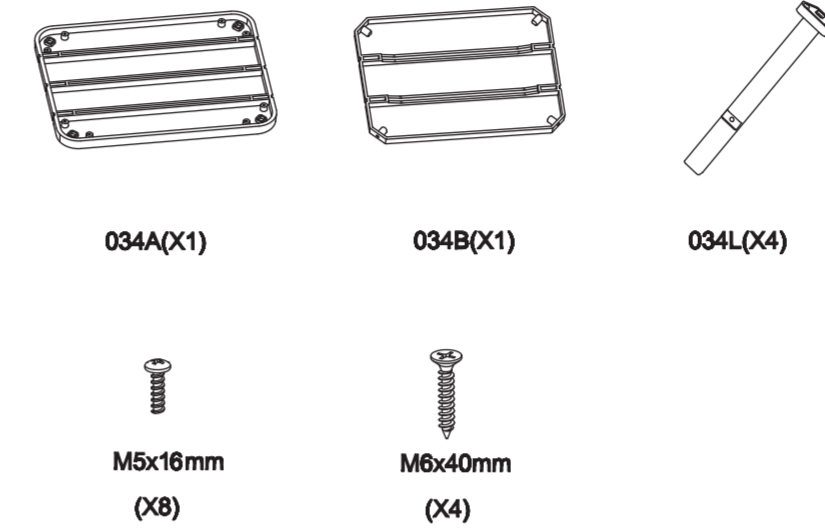

# 148 × 210mm

## ASSEMBLE INSTRUCTIONS

### IMPORTANT

Once installed, the product cannot be detached. Strictly follow each step in the installation manual.

- Gather and organize all required parts prior to assembly. If you have any problems or discover any missing parts, please contact customer service.
- Some parts may contain sharp edges. Wear protective gloves if necessary during assembly.

### PARTS LIST

034A(X1)

034B(X1)

034L(X4)

M5x16mm  
(X8)

M6x40mm  
(X4)

2

2