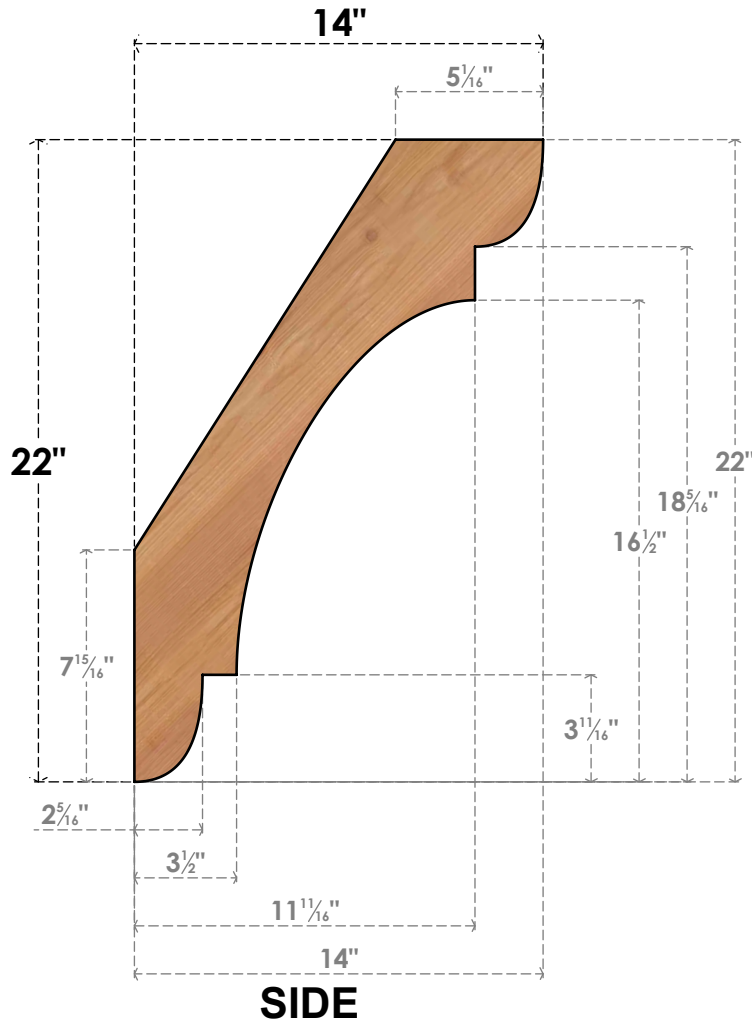

BRC06X14X22OLY00SWR

5 1/2"W X 14"D X 22"H OLYMPIC SMOOTH BRACE, WESTERN RED CEDAR

EKENA MILLWORK
 2300 WEST MAIN ST.
 CLARKSVILLE, TX 75426
 TOLL FREE: 866-607-0453
 WWW.EKENAMILLWORK.COM

NOTES

1. INSTALLATION TO BE COMPLETED IN ACCORDANCE WITH MANUFACTURER'S SPECIFICATIONS.
2. DRAWING MAY NOT BE TO SCALE
3. THIS DRAWING IS INTENDED FOR DESIGN AND PLANNING PURPOSES ONLY.
4. ALL INFORMATION CONTAINED HEREIN WAS CURRENT AT THE TIME OF DEVELOPMENT BUT MUST BE REVIEWED AND APPROVED BY THE PRODUCT MANUFACTURER TO BE CONSIDERED ACCURATE.
5. PRODUCTS ARE NOT KILN DRIED. THIS ITEM IS UNIQUE AND WILL CONTAIN THE NATURAL VARIATIONS THAT THE WOOD SPECIES OFFERS. THIS MAY RESULT IN VARIATIONS UP TO 1/4"