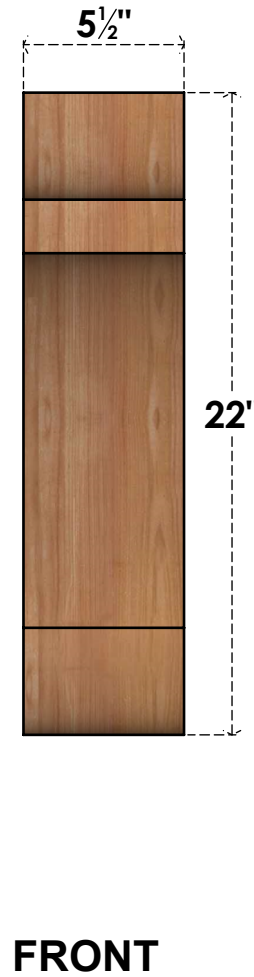

BRC06X14X22OLY00SWR

5 1/2"W X 14"D X 22"H OLYMPIC SMOOTH BRACE, WESTERN RED CEDAR

EKENA MILLWORK
 2300 WEST MAIN ST.
 CLARKSVILLE, TX 75426
 TOLL FREE: 866-607-0453
 WWW.EKENAMILLWORK.COM

NOTES

1. INSTALLATION TO BE COMPLETED IN ACCORDANCE WITH MANUFACTURER'S SPECIFICATIONS.
2. DRAWING MAY NOT BE TO SCALE
3. THIS DRAWING IS INTENDED FOR DESIGN AND PLANNING PURPOSES ONLY.
4. ALL INFORMATION CONTAINED HEREIN WAS CURRENT AT THE TIME OF DEVELOPMENT BUT MUST BE REVIEWED AND APPROVED BY THE PRODUCT MANUFACTURER TO BE CONSIDERED ACCURATE.
5. PRODUCTS ARE NOT KILN DRIED. THIS ITEM IS UNIQUE AND WILL CONTAIN THE NATURAL VARIATIONS THAT THE WOOD SPECIES OFFERS. THIS MAY RESULT IN VARIATIONS UP TO 1/4"